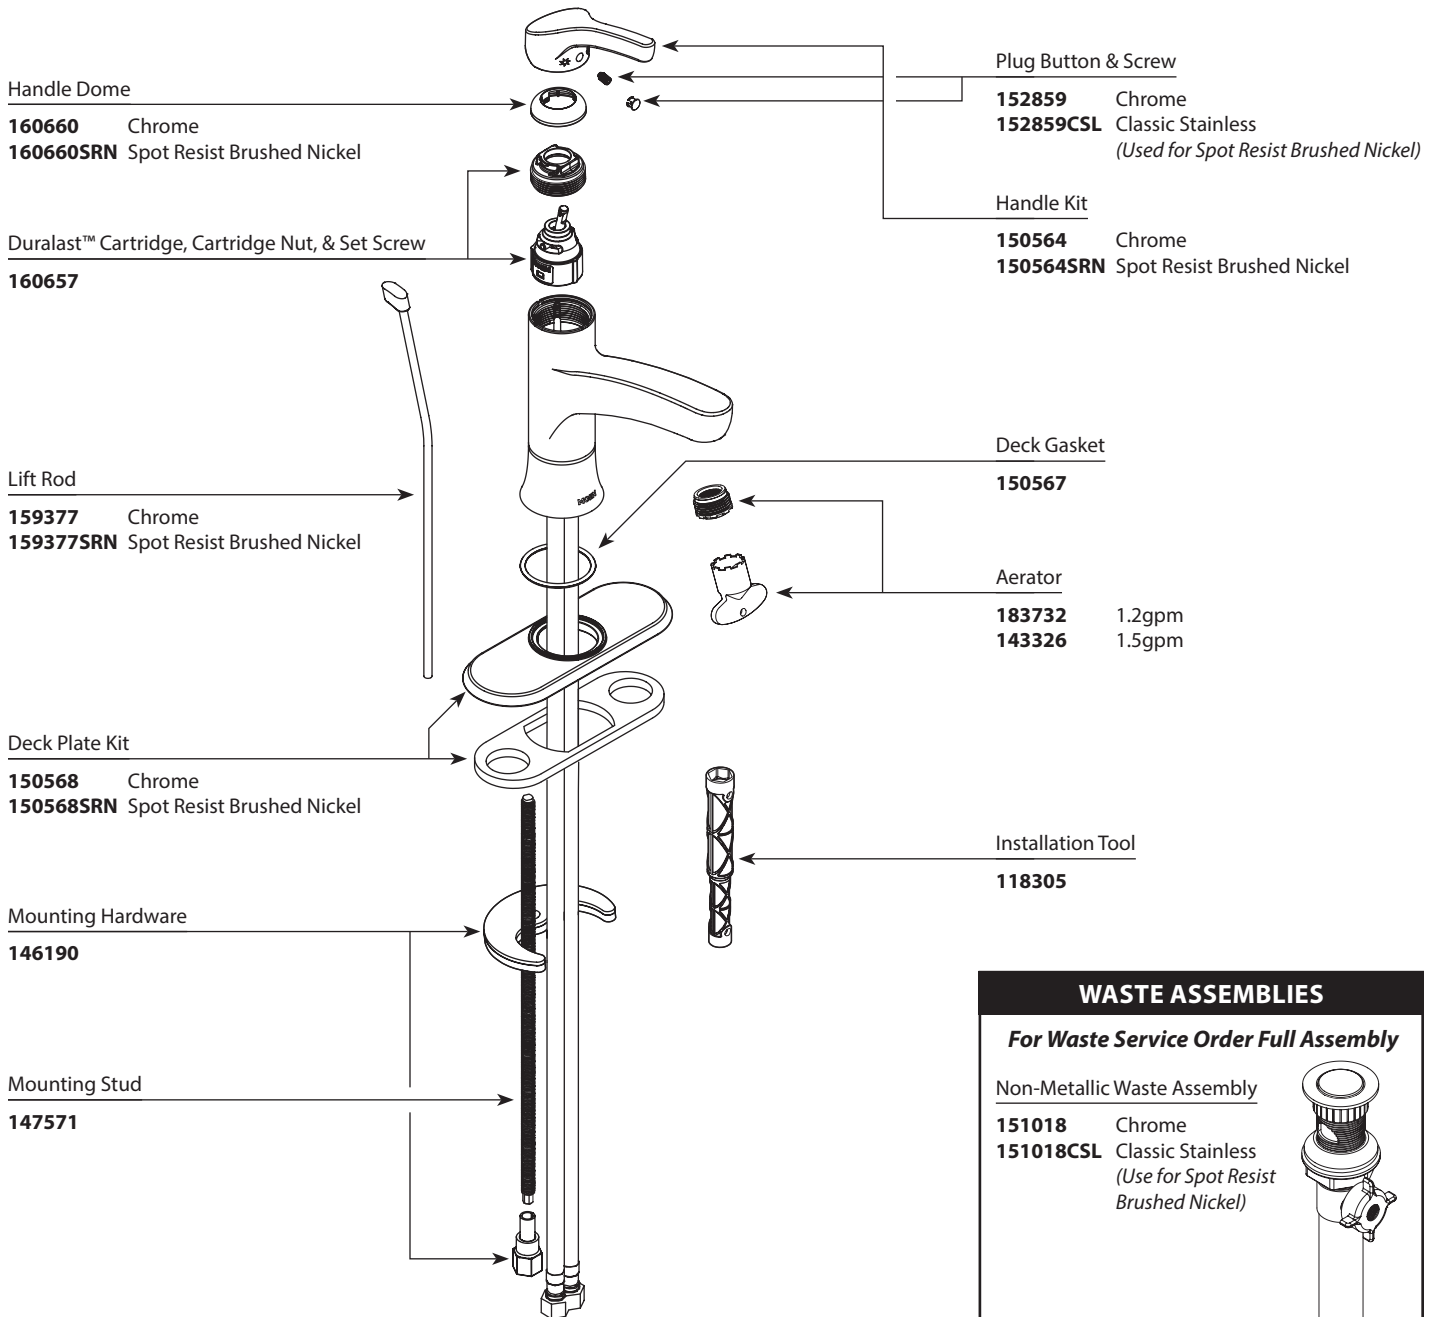

There is more than 1 version of this model.  
Page down to identify the version you have.

■ Order by Part Number

DANIKA™ Single-Handle Lavatory Faucet		
MODEL	FINISH	NOTES
WSL84733	Chrome	Non-Metallic Waste
WSL84733SRN	Spot Resist Brushed Nickel	Non-Metallic Waste

WASTE ASSEMBLIES	
For Waste Service Order Full Assembly	
Non-Metallic Waste Assembly	
<b>151018</b> Chrome	
<b>151018CSL</b> Classic Stainless <i>(Use for Spot Resist Brushed Nickel)</i>	

■ Order by Part Number

DANIKA™ Single-Handle Lavatory Faucet		
MODEL	FINISH	NOTES
WSL84733	Chrome	Non-Metallic Waste
WSL84733SRN	Spot Resist Brushed Nickel	Non-Metallic Waste