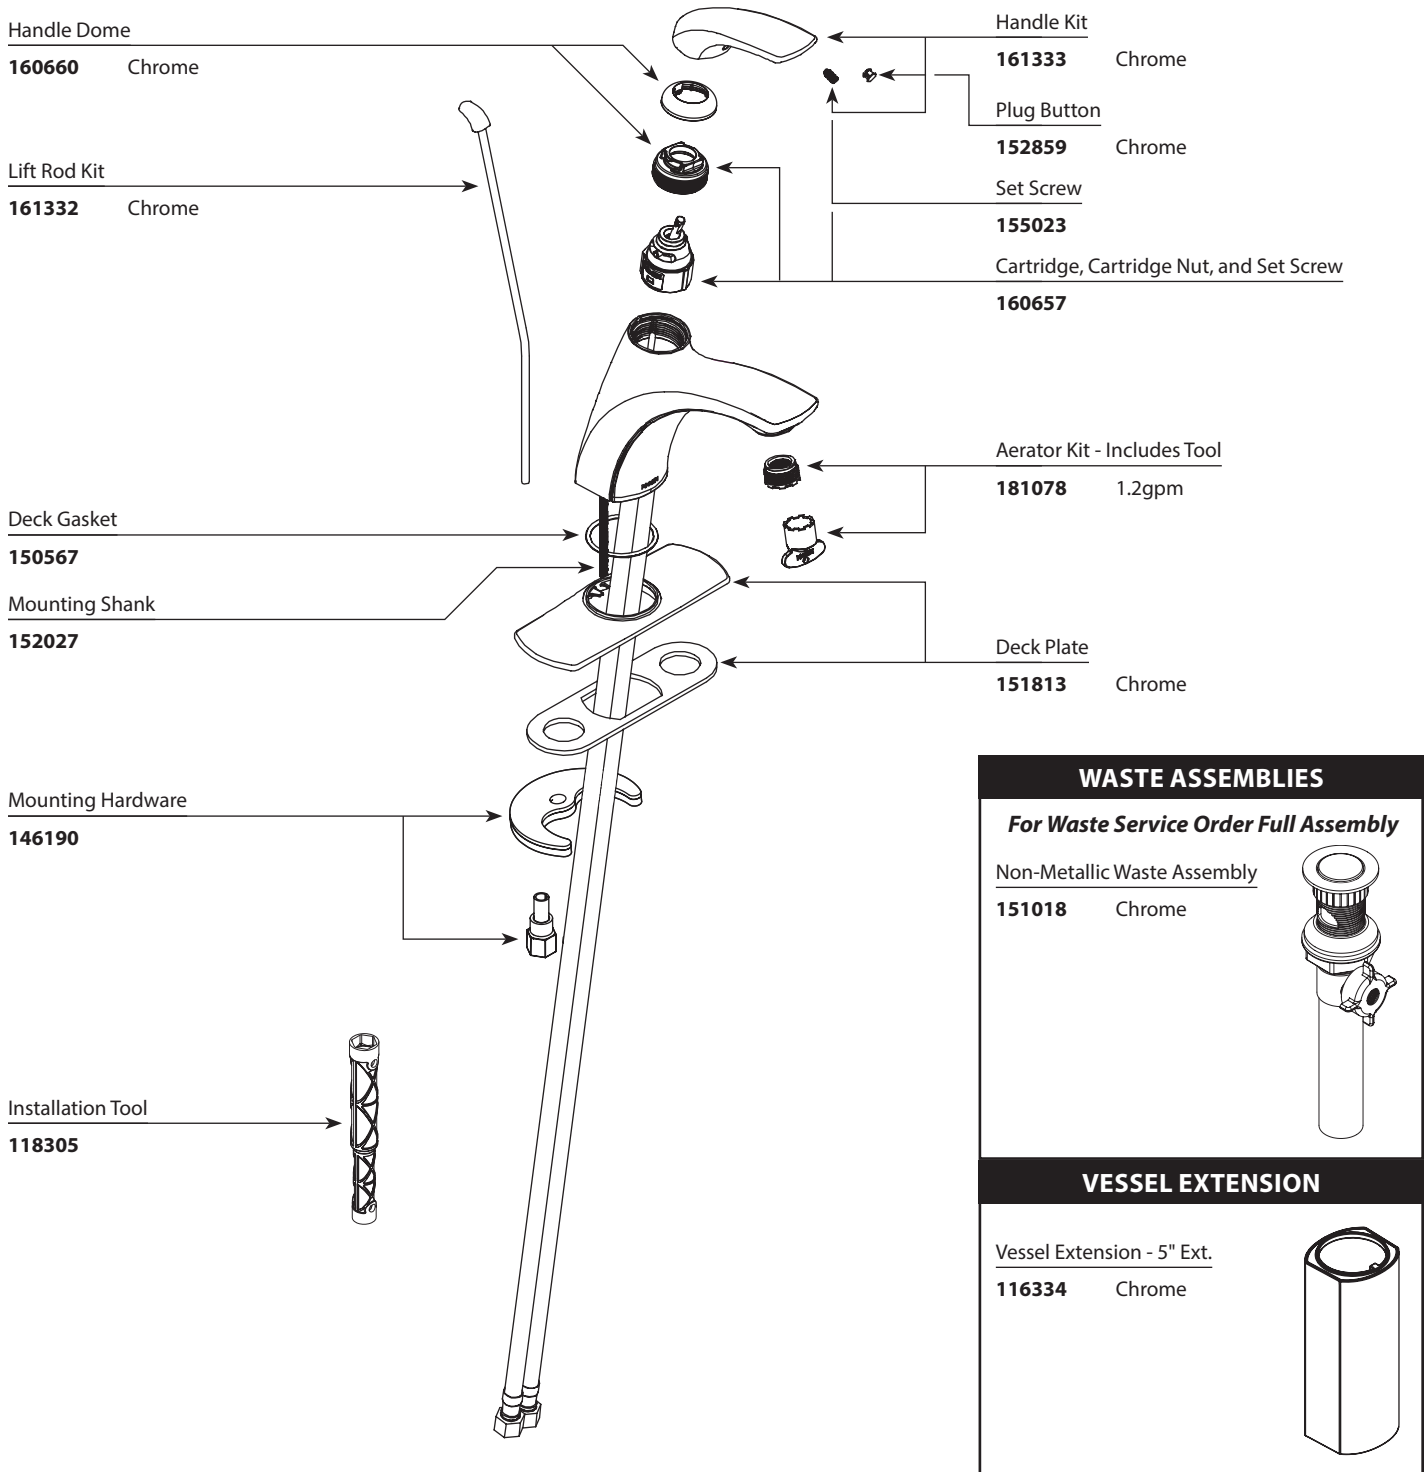

# Illustrated Parts

*There is more than 1 version of this model.  
Page down to identify the version you have.*

■ **Order by Part Number**

ZARINA™ Single-Handle Lavatory Faucet		
MODEL	FINISH	NOTES
WSL84533	Chrome	Non-Metallic Waste

# Illustrated Parts

ZARINA™ Single-Handle Lavatory Faucet		
MODEL	FINISH	NOTES
WSL84533	Chrome	Non-Metallic Waste

■ Order by Part Number

11/2015 EXP. DATE 3/30/2017  
 8/2014