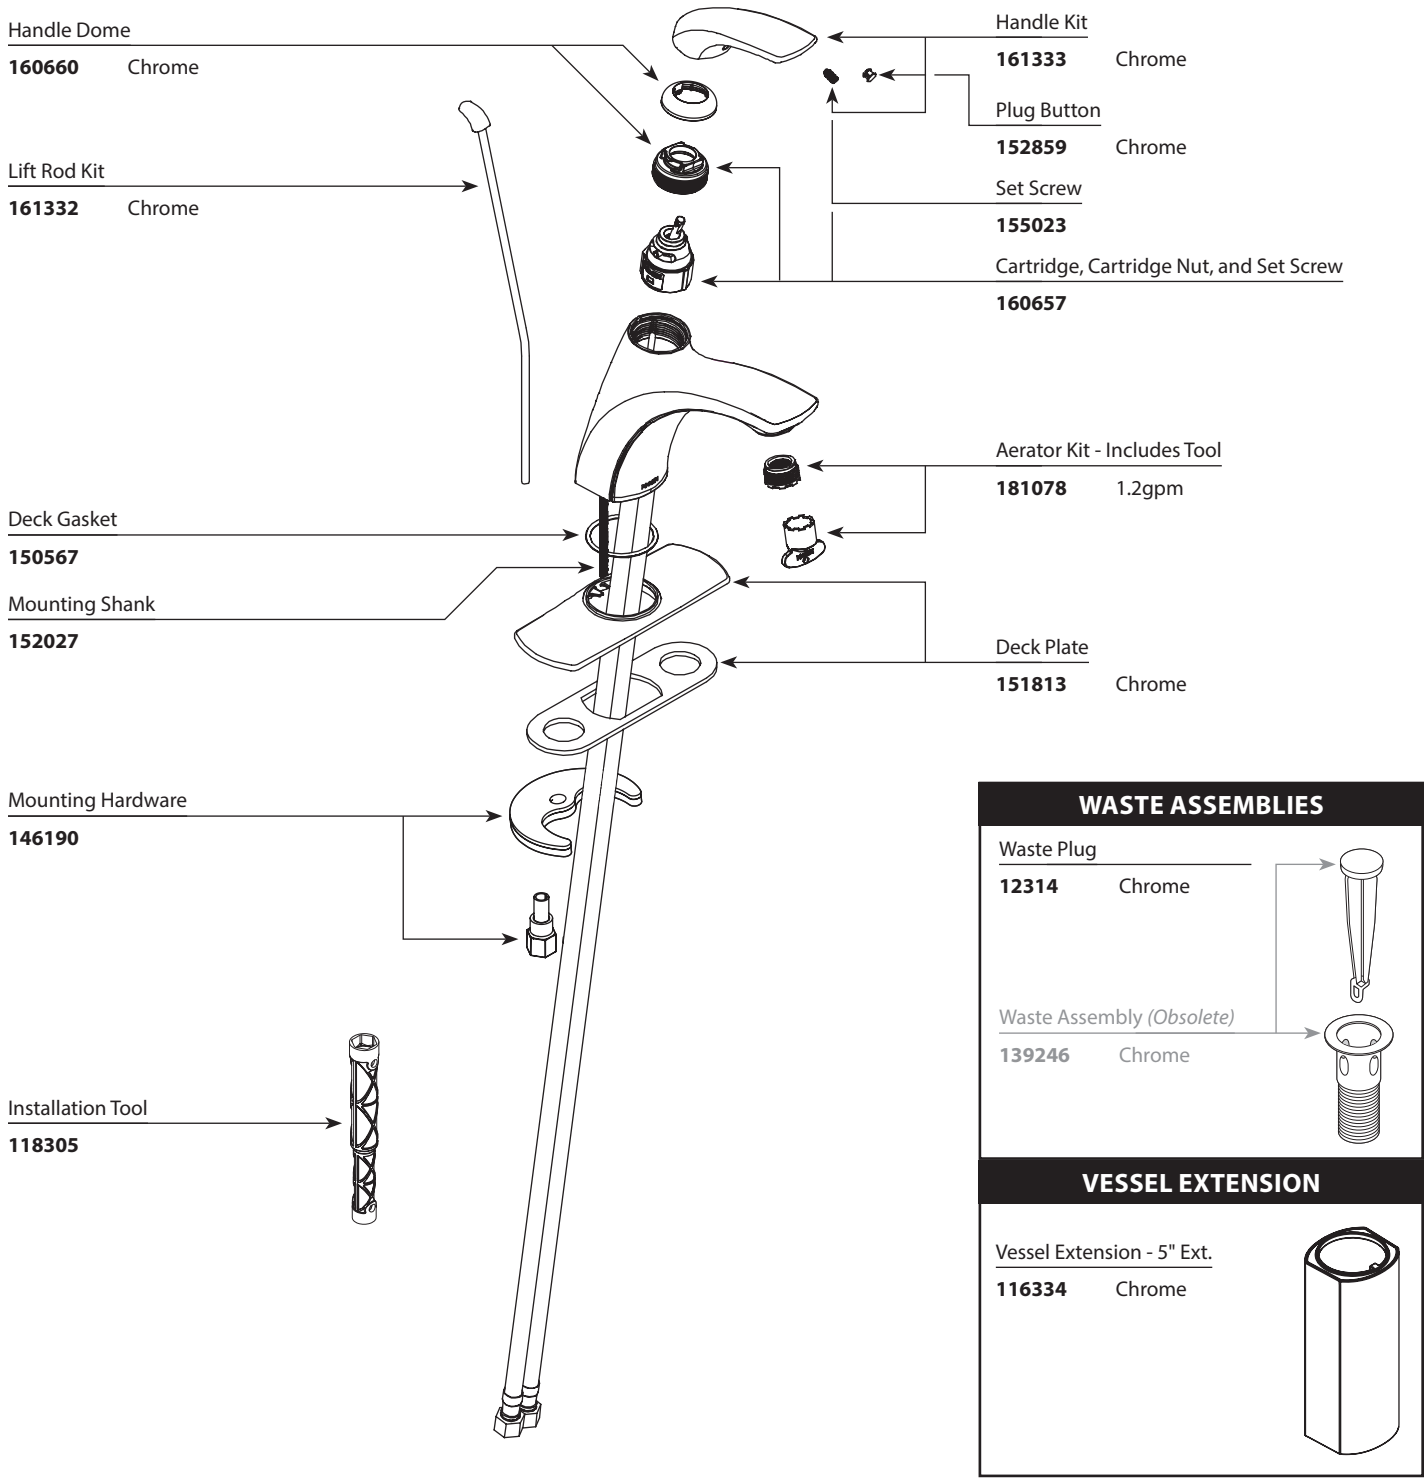

# Illustrated Parts

*There is more than 1 version of this model.  
Page down to identify the version you have.*

■ **Order by Part Number**

ZARINA™ Single-Handle Lavatory Faucet		
MODEL	FINISH	NOTES
WSL84533	Chrome	Non-Metallic Waste

# Illustrated Parts

ZARINA™ Single-Handle Lavatory Faucet		
MODEL	FINISH	NOTES
WSL84533	Chrome	Non-Metallic Waste

■ Order by Part Number

11/2015 EXP. DATE 3/30/2017  
 8/2014