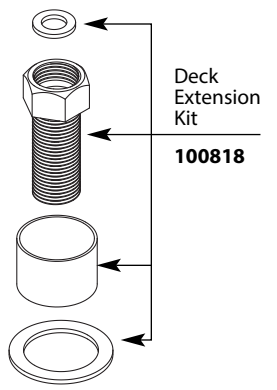

Buy it for looks. Buy it for life.®

Illustrated Parts

■ Order by Part Number

Handle Kit (Hot)

- 159156** Chrome
- 159156SRN** Spot Resist Nickel
- 159156BRB** Mediterranean Bronze

(Cold)

- 159157** Chrome
- 159157SRN** Spot Resist Nickel
- 159157BRB** Mediterranean Bronze

Lift Rod

- 133020** Chrome
- 133020SRN** Spot Resist Nickel
- 133020BRB** Mediterranean Bronze

USE ON DECKS < 3/8" (10mm)

USE ON DECKS > 1" (25mm)

Cartridge Nut

97535

Replacement Cartridge

1224

Waste Plug

12314 Chrome

Waste Assembly

- 139246** Chrome
- 139246CSL** Classic Stainless (use for Spot Resist Nickel)
- 151018BRB** Mediterranean Bronze