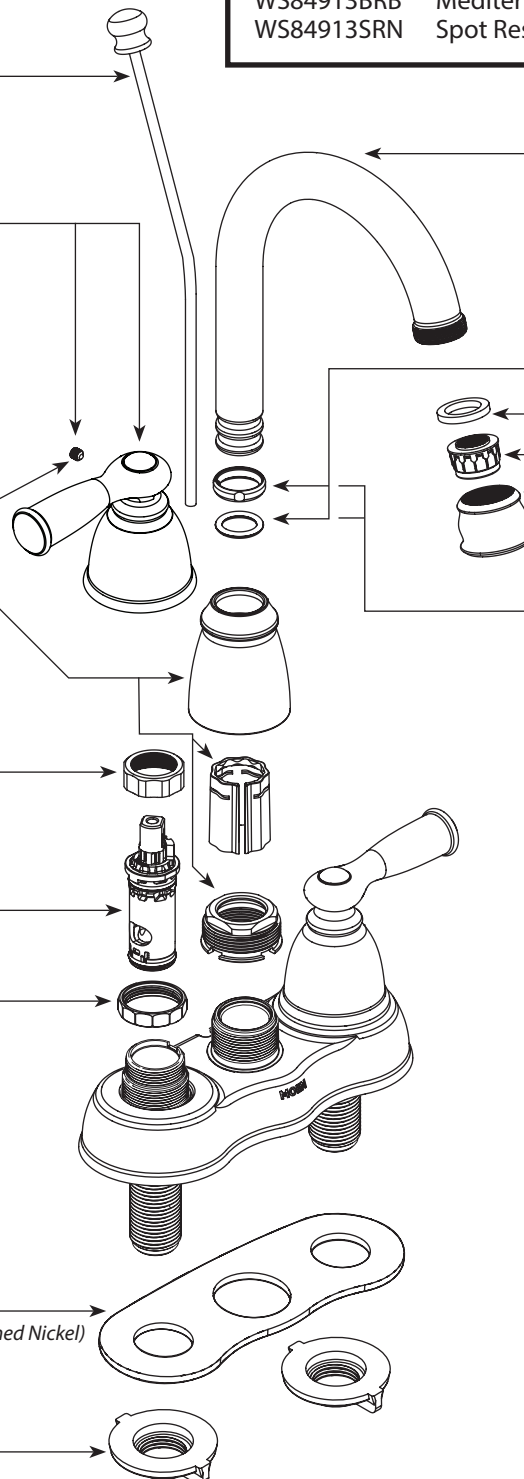

Set Screw (Requires 3/32" hex key)

- 159198**

Spout Hub Kit

- 188615** Chrome
- 188615BRB** Mediterranean Bronze
- 188615SRN** Spot Resist Brushed Nickel

Cartridge Nut (Qty 2)

- 97535**

Replacement Cartridge

- 1224**

Escutcheon Nut (Qty 2)

- 130560**

Gasket

- 142061** (Use for Chrome & Spot Resist Brushed Nickel)
- 142061BL** (Use for Mediterranean Bronze)

Hardware Kit (Qty 2)

- 145665**

BANBURY®		
Two Handle Centerset Lavatory Faucet		
MODEL	FINISH	NOTES
WS84913	Chrome	Non-Metallic Waste
WS84913BRB	Mediterranean Bronze	Non-Metallic Waste
WS84913SRN	Spot Resist Brushed Nickel	Non-Metallic Waste

Spout O-Ring Kit

- 103432**

WASTE ASSEMBLIES	
<i>For Waste Service Order Full Assembly</i>	
<p>Non-Metallic Waste Assembly</p> <ul style="list-style-type: none"> 151018 Chrome 151018CSL Classic Stainless (Use for Spot Resist Brushed Nickel) 151018BRB Mediterranean Bronze 	
<p>USE ON DECKS < 1/4" (6mm)</p>  <p>Thin Deck Spacer Kit (Qty 2) 146936</p>	<p>USE ON DECKS > 1-3/16" (30mm)</p>  <p>Thick Deck Extension Kit (Qty 2) 100818</p>

■ **Order by Part Number**

Lift Rod

- 141316** Chrome
- 141316BRB** Mediterranean Bronze
- 141316SRN** Spot Resist Brushed Nickel

Handle Lever & Screw Kit - Cold (Requires 3/32" hex key)

- 142060** Chrome
- 142060BRB** Mediterranean Bronze
- 142060SRN** Spot Resist Brushed Nickel