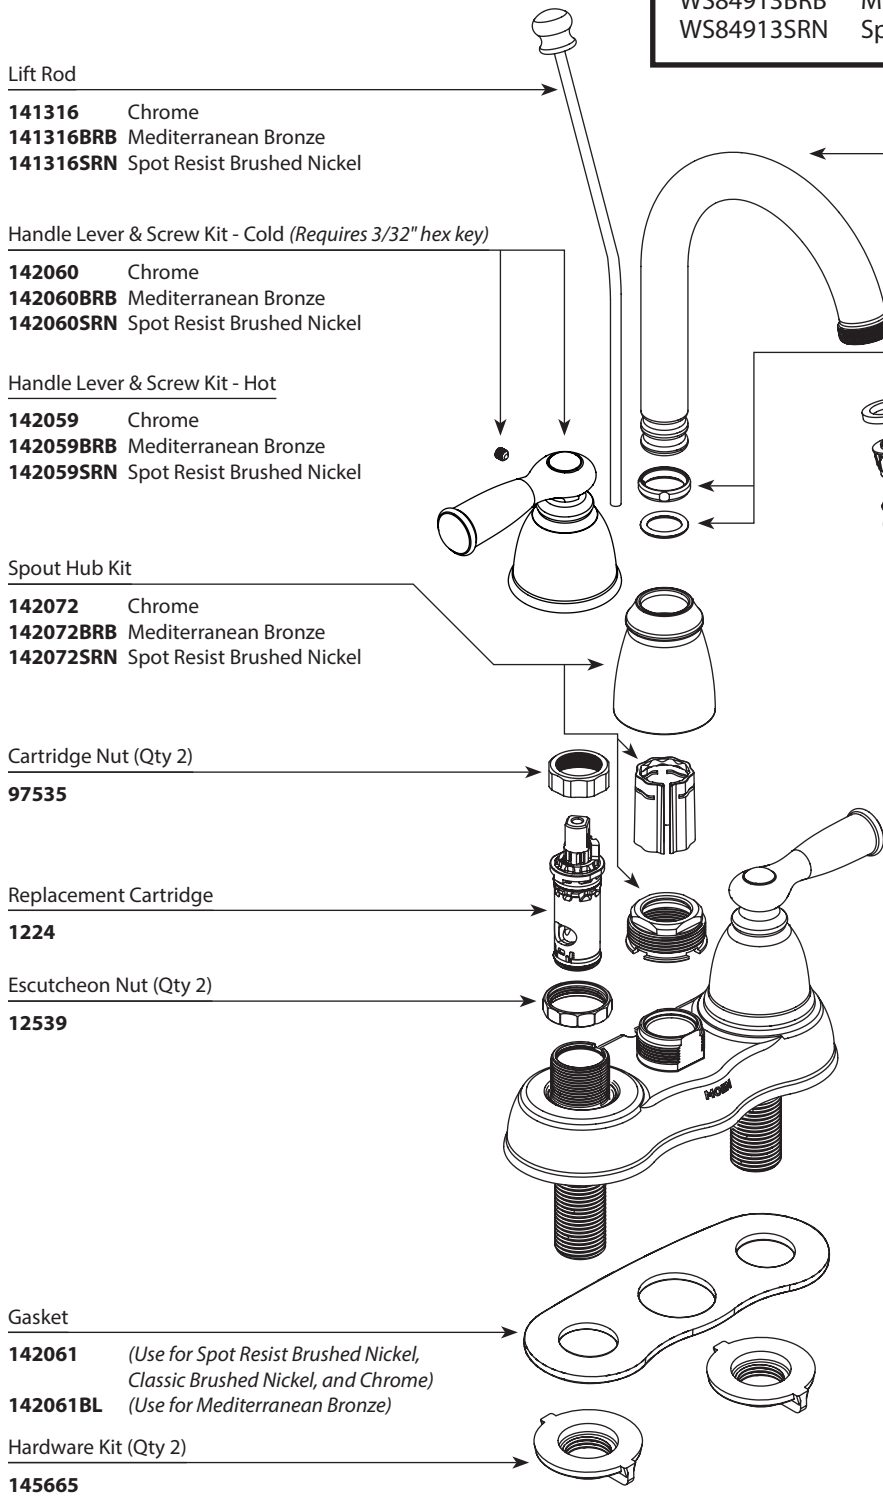

Hardware Kit (Qty 2)

145665

Spout Kit

- 142052** Chrome
- 142052BRB** Mediterranean Bronze
- 142052SRN** Spot Resist Brushed Nickel

Aerator Kit - 1.2 gpm

- 181076** Chrome
- 181076BRB** Mediterranean Bronze
- 181076SRN** Spot Resist Brushed Nickel

Spout O-Ring Kit

103432

WASTE ASSEMBLIES	
For Waste Service Order Full Assembly	
Non-Metallic Waste Assembly	
151018 Chrome	
151018CSL Classic Stainless (Use for Spot Resist Brushed Nickel)	
151018BRB Mediterranean Bronze	
USE ON DECKS < 1/4" (6mm)	USE ON DECKS > 1-3/16" (30mm)
Thin Deck Spacer Kit (Qty 2) 146936	Thick Deck Extension Kit (Qty 2) 100818

Buy it for looks. Buy it for life.®

Illustrated Parts

BANBURY® Two Handle Centerset Lavatory Faucet		
MODEL	FINISH	NOTES
WS84913	Chrome	Non-Metallic Waste
WS84913BRB	Mediterranean Bronze	Non-Metallic Waste
WS84913SRN	Spot Resist Brushed Nickel	Non-Metallic Waste

■ Order by Part Number

Lift Rod

- 141316** Chrome
- 141316BRB** Mediterranean Bronze
- 141316SRN** Spot Resist Brushed Nickel

Handle Lever & Screw Kit - Cold (Requires 3/32" hex key)

- 142060** Chrome
- 142060BRB** Mediterranean Bronze
- 142060SRN** Spot Resist Brushed Nickel