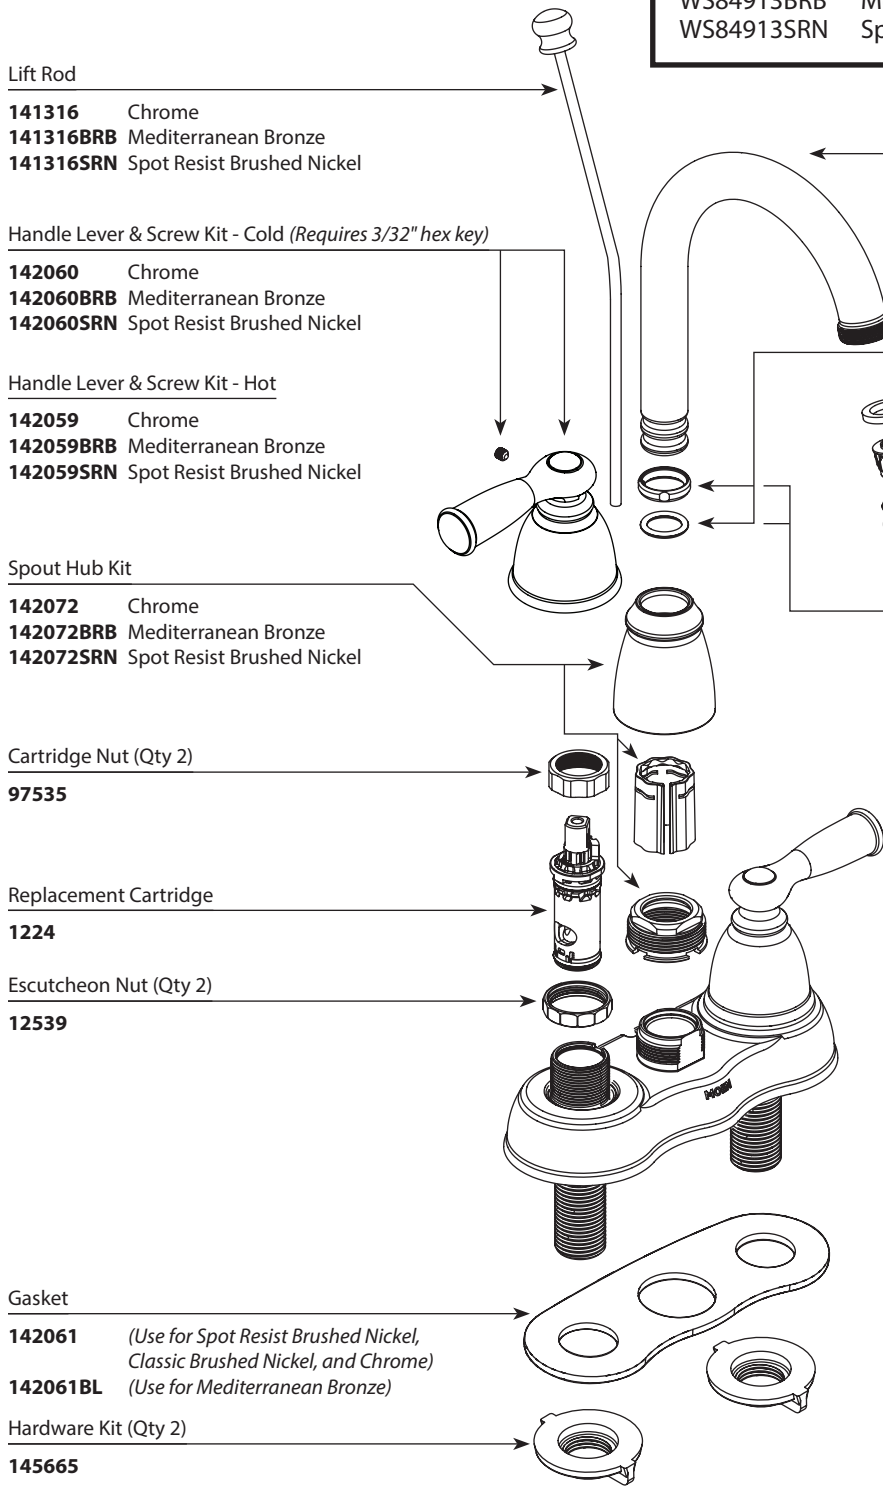

Set Screw (Requires 3/32" hex key)

- 159198**

Spout Hub Kit

- 188615** Chrome
- 188615BRB** Mediterranean Bronze
- 188615SRN** Spot Resist Brushed Nickel

Cartridge Nut (Qty 2)

- 97535**

Replacement Cartridge

Spout O-Ring Kit

- 103432**

WASTE ASSEMBLIES	
<i>For Waste Service Order Full Assembly</i>	
<p>Non-Metallic Waste Assembly</p> <ul style="list-style-type: none"> 151018 Chrome 151018CSL Classic Stainless (Use for Spot Resist Brushed Nickel) 151018BRB Mediterranean Bronze 	
<p>USE ON DECKS < 1/4" (6mm)</p>  <p>Thin Deck Spacer Kit (Qty 2) 146936</p>	<p>USE ON DECKS > 1-3/16" (30mm)</p>  <p>Thick Deck Extension Kit (Qty 2) 100818</p>

LAVATORY, ESCUTCHION, 3000001551

Buy it for looks. Buy it for life.®

Illustrated Parts

BANBURY®		
Two Handle Centerset Lavatory Faucet		
MODEL	FINISH	NOTES
WS84913	Chrome	Non-Metallic Waste
WS84913BRB	Mediterranean Bronze	Non-Metallic Waste
WS84913SRN	Spot Resist Brushed Nickel	Non-Metallic Waste

■ **Order by Part Number**

Lift Rod

- 141316** Chrome
- 141316BRB** Mediterranean Bronze
- 141316SRN** Spot Resist Brushed Nickel

Handle Lever & Screw Kit - Cold (Requires 3/32" hex key)

- 142060** Chrome
- 142060BRB** Mediterranean Bronze
- 142060SRN** Spot Resist Brushed Nickel