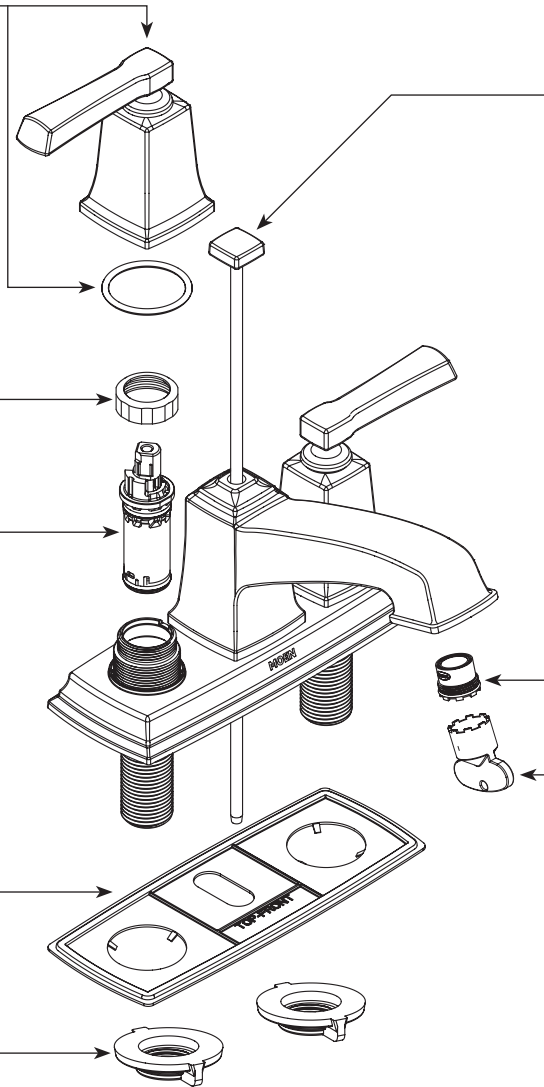

■ Order by Part Number

BOARDWALK™		
Two Handle Centerset Lavatory Faucet		
MODEL	FINISH	NOTES
WS84800	Chrome	Non-Metallic Waste
WS84800SRN	Spot Resist Brushed Nickel	Non-Metallic Waste
WS84800BRB	Mediterranean Bronze	Non-Metallic Waste

Lever Handle Kit - Hot

- 158371** Chrome
- 158371SRN** Spot Resist Brushed Nickel
- 158371BRB** Mediterranean Bronze

Lever Handle Kit - Cold

- 158372** Chrome
- 158372SRN** Spot Resist Brushed Nickel
- 158372BRB** Mediterranean Bronze

Lift Rod Kit

- 158368** Chrome
- 158368SRN** Spot Resist Brushed Nickel
- 158368BRB** Mediterranean Bronze

Aerator Kit (Includes Tool)

- 181085** 1.2gpm
- 184082** 1.0gpm

Cartridge Nut (Qty 2)

97535

Replacement Cartridge

1224

Deck Gasket

- 158374** Use for Chrome & Spot Resist Brushed Nickel
- 158374BL** Use for Mediterranean Bronze

Mounting Nuts (Qty 2)

145665

WASTE ASSEMBLIES	
<p>Waste Plug</p> <p>12314 Chrome</p>	
<p>Waste Assembly (Obsolete)</p> <p>139246 Chrome</p> <p>139246CSL Classic Stainless (Use for Spot Resist Brushed Nickel)</p>	
<p>Non-Metallic Waste Assembly</p> <p>151018BRB Mediterranean Bronze</p>	
<p>USE ON DECKS < 1/4" (6mm)</p>	<p>USE ON DECKS > 1-3/16" (30mm)</p>
<p>Thin Deck Spacer Kit (Qty 2)</p> <p>146936</p>	<p>Thick Deck Extension Kit (Qty 2)</p> <p>100818</p>