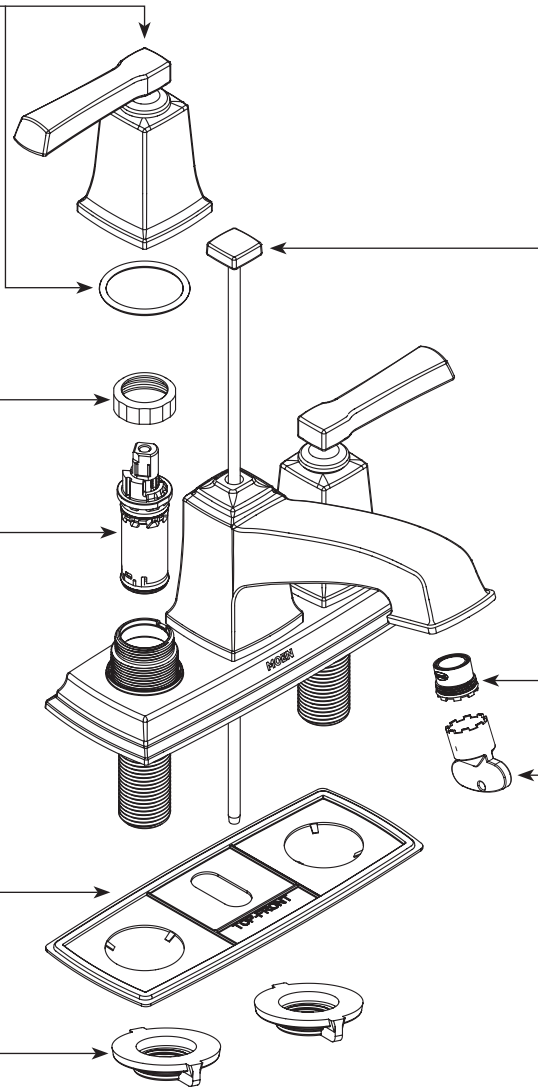

Cartridge Nut (Qty 2)

97535

Replacement Cartridge

1224

Deck Gasket

- 158374** Use for Chrome & Spot Resist Brushed Nickel
- 158374BL** Use for Mediterranean Bronze

Mounting Nuts (Qty 2)

145665

Lift Rod Kit

- 158368** Chrome
- 158368SRN** Spot Resist Brushed Nickel
- 158368BRB** Mediterranean Bronze

Aerator Kit (Includes Tool)

- 181085** 1.2gpm
- 184082** 1.0gpm

WASTE ASSEMBLIES	
For Waste Service Order Full Assembly	
Non-Metallic Waste Assembly	
151018 Chrome	
151018CSL Classic Stainless (Use for Spot Resist Brushed Nickel)	
151018BRB Mediterranean Bronze	
USE ON DECKS < 1/4" (6mm)	USE ON DECKS > 1-3/16" (30mm)
<p>Thin Deck Spacer Kit (Qty 2)</p> <p>146936</p>	<p>Thick Deck Extension Kit (Qty 2)</p> <p>100818</p>