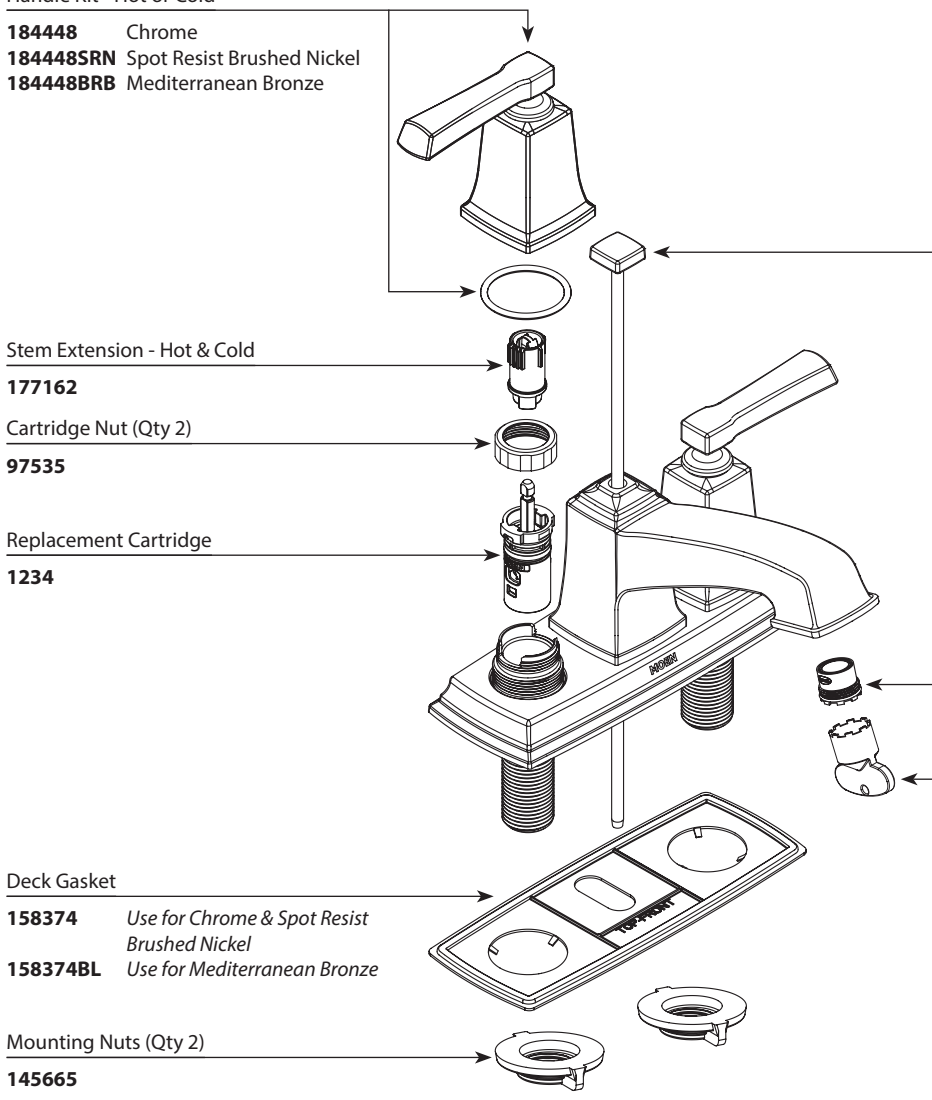

USE ON DECKS < 1/4" (6mm)

Thin Deck Spacer Kit (Qty 2)
146936

USE ON DECKS > 1-3/16" (30mm)

Thick Deck Extension Kit (Qty 2)
100818

■ Order by Part Number

BOARDWALK™		
Two Handle Centerset Lavatory Faucet		
MODEL	FINISH	NOTES
WS84800	Chrome	Non-Metallic Waste
WS84800SRN	Spot Resist Brushed Nickel	Non-Metallic Waste
WS84800BRB	Mediterranean Bronze	Non-Metallic Waste

Handle Kit - Hot

- 158371** Chrome
- 158371SRN** Spot Resist Brushed Nickel
- 158371BRB** Mediterranean Bronze

Handle Kit - Cold

- 158372** Chrome
- 158372SRN** Spot Resist Brushed Nickel
- 158372BRB** Mediterranean Bronze