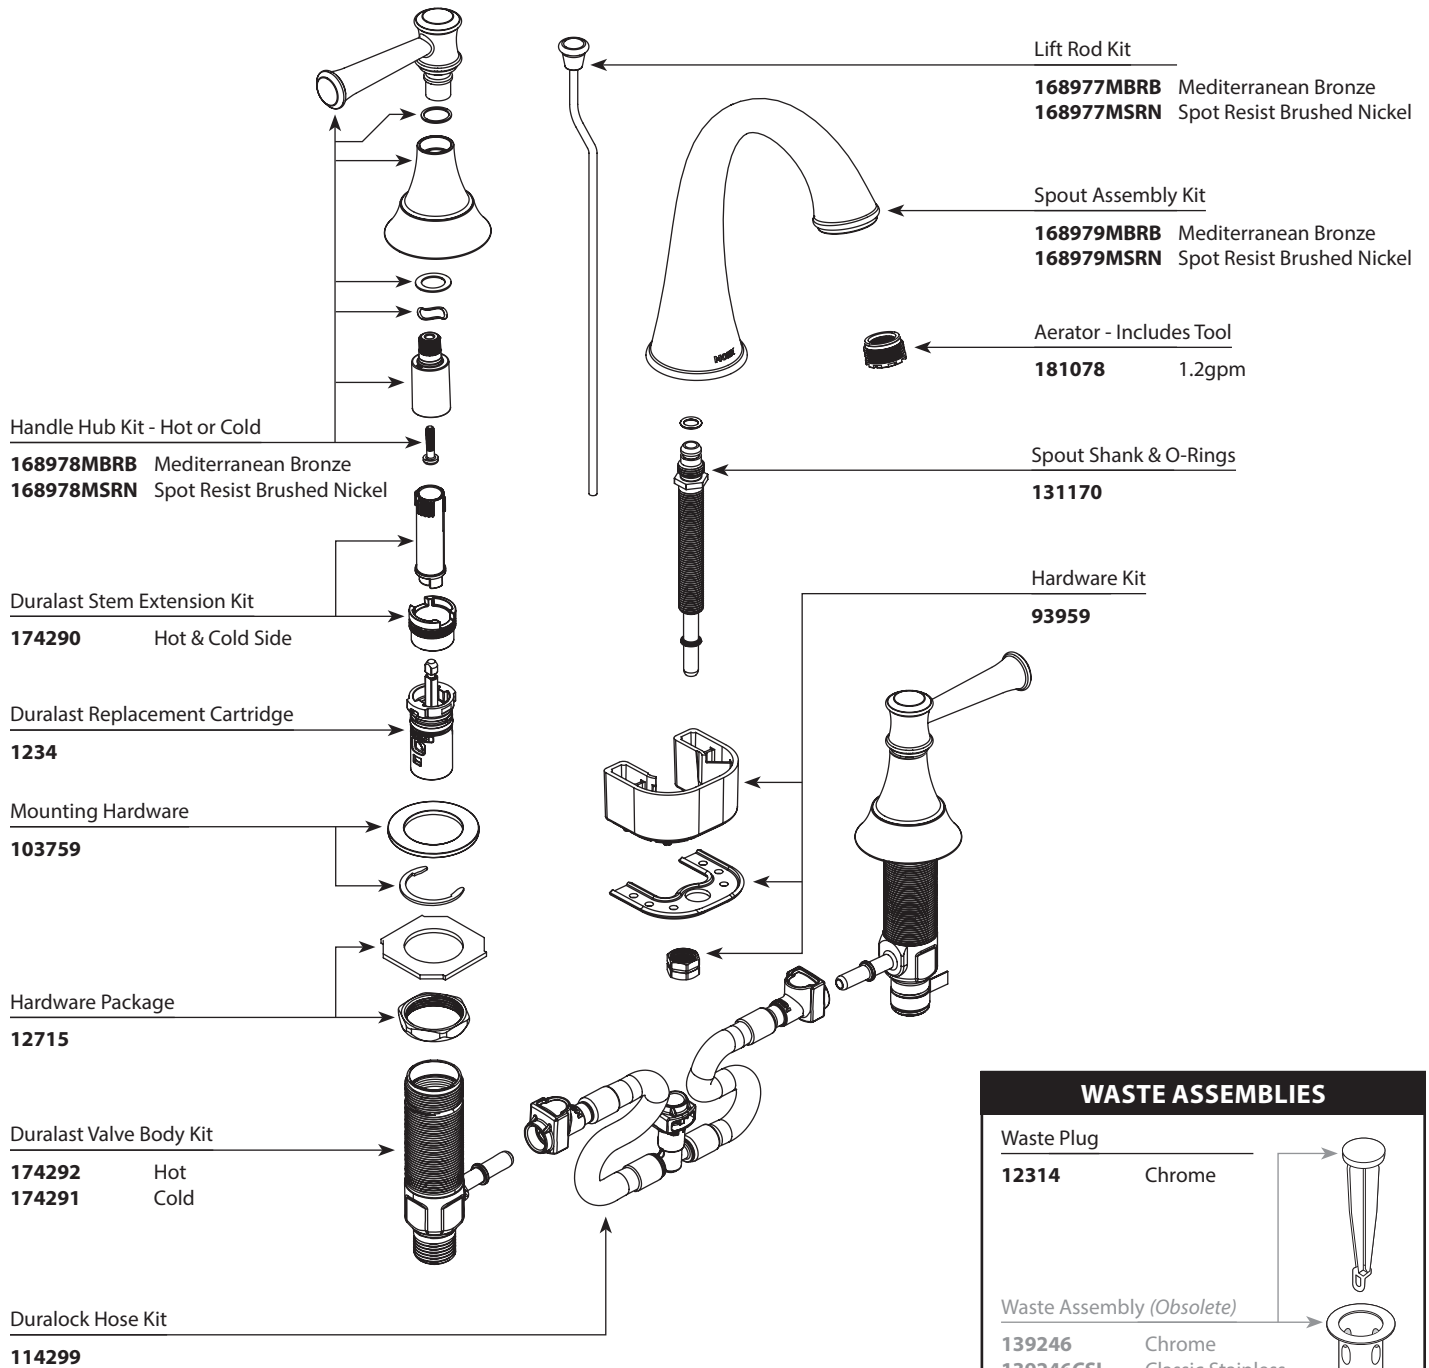

There is more than 1 version of this model.  
Page down to identify the version you have.

■ Order by Part Number

ASHVILLE™		
Two-Handle Widespread Lavatory Faucet		
MODEL	FINISH	NOTES
WS84778MBRB	Mediterranean Bronze	Non-Metallic Waste
WS84778MSRN	Spot Resist Brushed Nickel	Non-Metallic Waste

**WASTE ASSEMBLIES**

*For Waste Service Order Full Assembly*

Non-Metallic Waste Assembly		
<b>151018</b>	Chrome	
<b>151018CSL</b>	Classic Stainless (Use for Classic Brushed Nickel and Spot Resist Brushed Nickel)	
<b>151018BRB</b>	Mediterranean Bronze	

■ Order by Part Number

ASHVILLE™		
Two-Handle Widespread Lavatory Faucet		
MODEL	FINISH	NOTES
WS84778MBRB	Mediterranean Bronze	Non-Metallic Waste
WS84778MSRN	Spot Resist Brushed Nickel	Non-Metallic Waste

WASTE ASSEMBLIES		
Waste Plug		
<b>12314</b>	Chrome	
Waste Assembly (Obsolete)		
<b>139246</b>	Chrome	
<b>139246CSL</b>	Classic Stainless (Use for Spot Resist Brushed Nickel)	