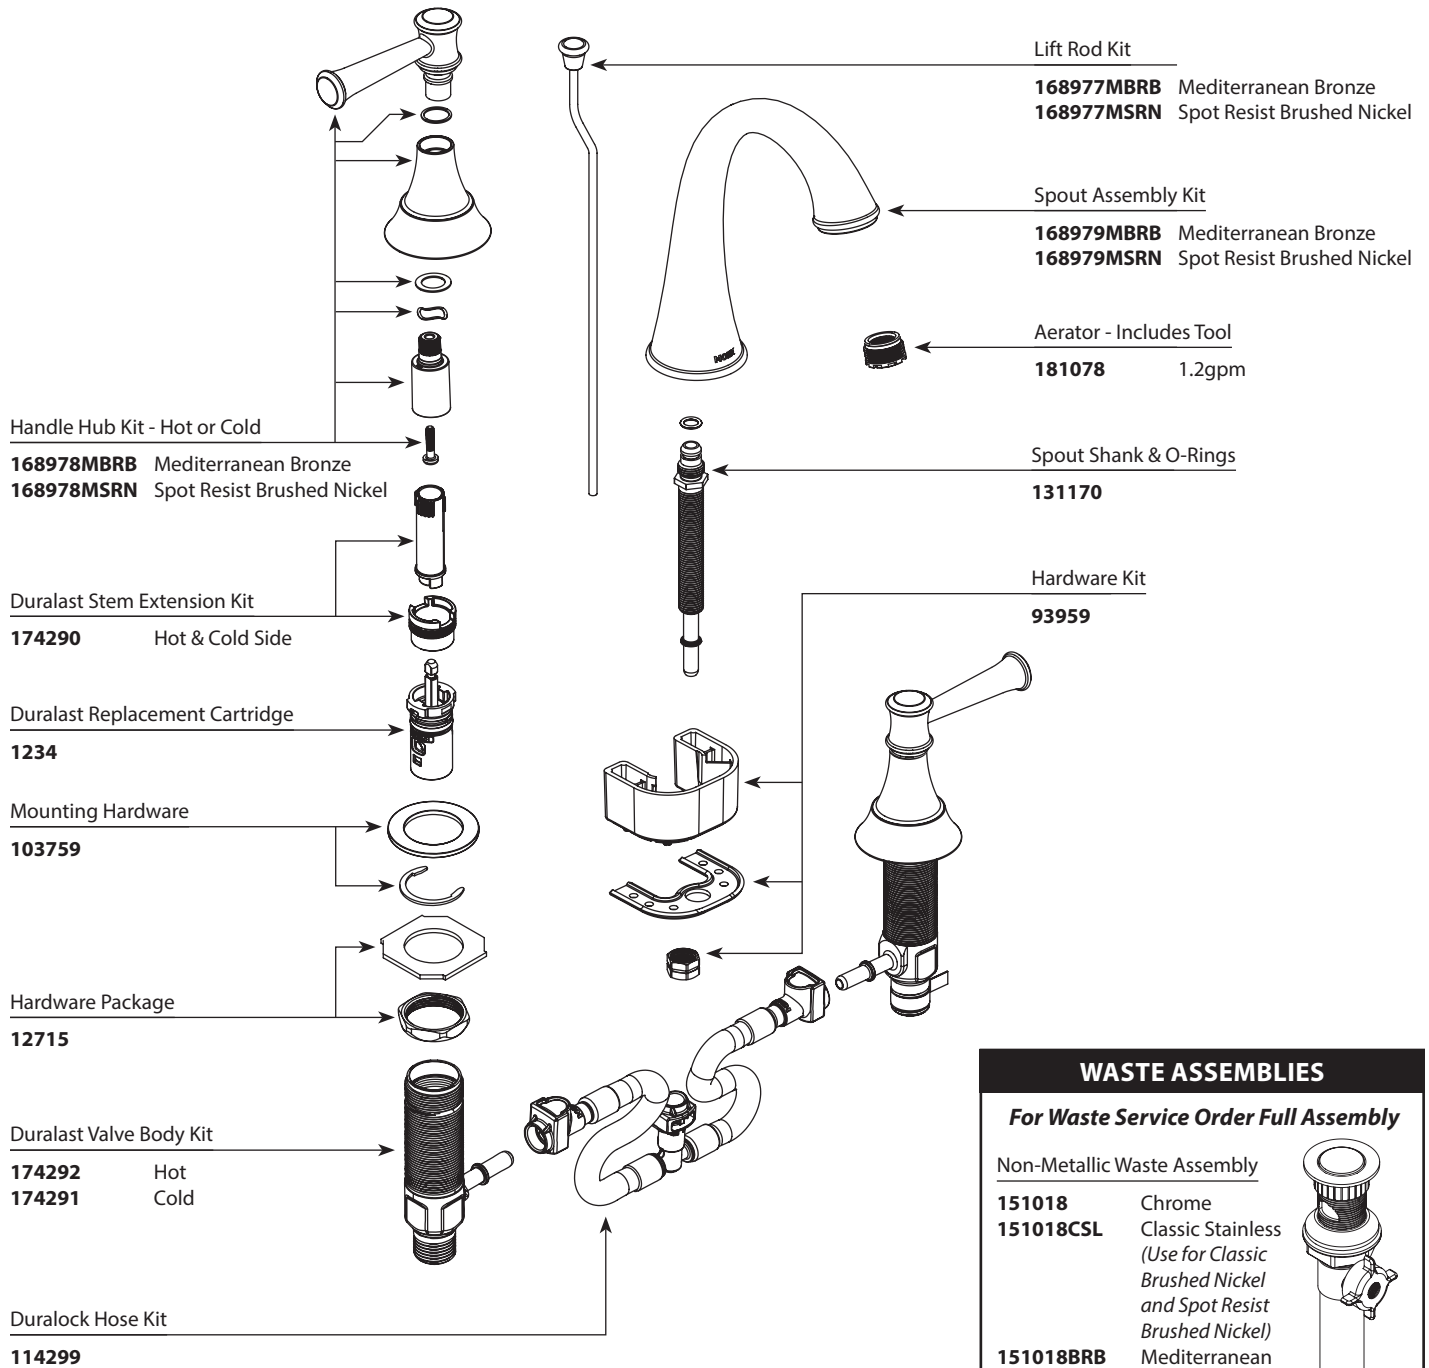

There is more than 1 version of this model.  
Page down to identify the version you have.

■ Order by Part Number

ASHVILLE™		
Two-Handle Widespread Lavatory Faucet		
MODEL	FINISH	NOTES
WS84778MBRB	Mediterranean Bronze	Non-Metallic Waste
WS84778MSRN	Spot Resist Brushed Nickel	Non-Metallic Waste

**WASTE ASSEMBLIES**

*For Waste Service Order Full Assembly*

Non-Metallic Waste Assembly		
<b>151018</b>	Chrome	
<b>151018CSL</b>	Classic Stainless (Use for Classic Brushed Nickel and Spot Resist Brushed Nickel)	
<b>151018BRB</b>	Mediterranean Bronze	

■ Order by Part Number

ASHVILLE™		
Two-Handle Widespread Lavatory Faucet		
MODEL	FINISH	NOTES
WS84778MBRB	Mediterranean Bronze	Non-Metallic Waste
WS84778MSRN	Spot Resist Brushed Nickel	Non-Metallic Waste

WASTE ASSEMBLIES		
Waste Plug		
<b>12314</b>	Chrome	
Waste Assembly (Obsolete)		
<b>139246</b>	Chrome	
<b>139246CSL</b>	Classic Stainless (Use for Spot Resist Brushed Nickel)	