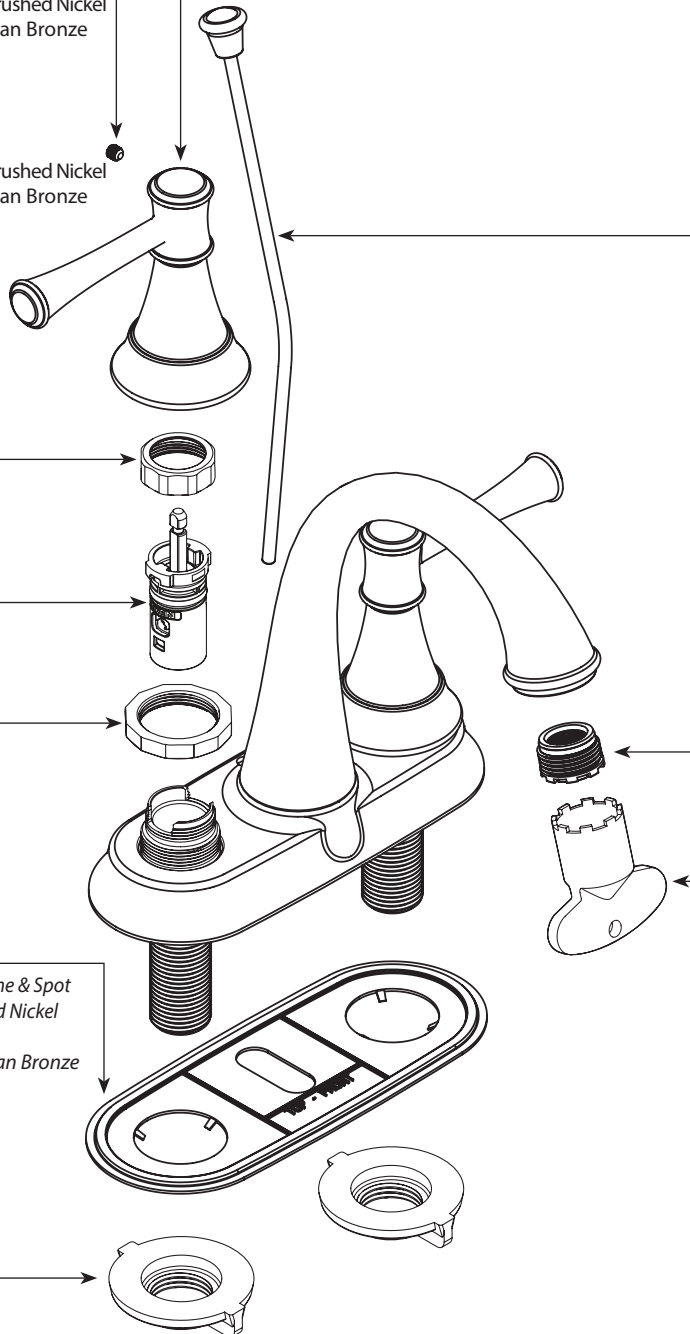

There is more than 1 version of this model.
Page down to identify the version you have.

■ Order by Part Number

Set Screw (Requires 3/32" hex key)

159198

Handle Kit - Hot

- 184451** Chrome
- 184451MSRN** Spot Resist Brushed Nickel
- 184451MBRB** Mediterranean Bronze

Handle Kit - Cold

- 184452** Chrome
- 184452MSRN** Spot Resist Brushed Nickel
- 184452MBRB** Mediterranean Bronze

Cartridge Nut (Qty 2)

97535

Replacement Cartridge

1234

Escutcheon Nut (Qty 2)

130560

Gasket

- 142446** Use for Chrome & Spot Resist Brushed Nickel
- 142446BL** Use with Mediterranean Bronze

Mounting Nuts (Qty 2)

145665

Lift Rod Kit

- 163866** Chrome
- 163866MSRN** Spot Resist Brushed Nickel
- 163866MBRB** Mediterranean Bronze

Set Screw

(Requires 3/32" hex key)

- 159198**

Cartridge Nut (Qty 2)

- 97535**

Replacement Cartridge

- 1224**

Escutcheon Nut (Qty 2)