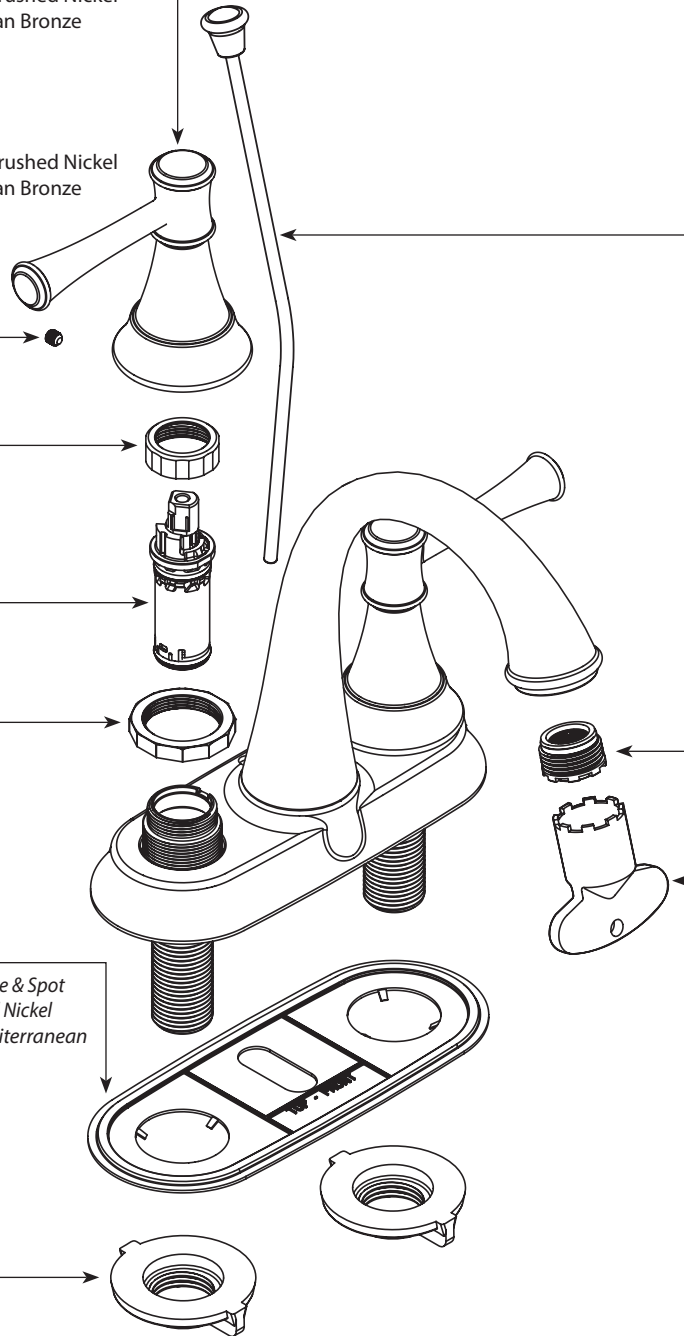

There is more than 1 version of this model.
Page down to identify the version you have.

■ Order by Part Number

Set Screw (Requires 3/32" hex key)

159198

Handle Kit - Hot

- 184451** Chrome
- 184451MSRN** Spot Resist Brushed Nickel
- 184451MBRB** Mediterranean Bronze

Set Screw

(Requires 3/32" hex key)

159198

Cartridge Nut (Qty 2)

97535

Replacement Cartridge

1224

Escutcheon Nut (Qty 2)

130560

Gasket

- 142446** Use for Chrome & Spot Resist Brushed Nickel
- 142446BL** Use with Mediterranean Bronze

Mounting Nuts (Qty 2)

145665

Lift Rod Kit

- 163866** Chrome
- 163866MSRN** Spot Resist Brushed Nickel
- 163866MBRB** Mediterranean Bronze

Aerator - Includes Tool

- 181078** 1.2gpm

WASTE ASSEMBLIES	
For Waste Service Order Full Assembly	
Non-Metallic Waste Assembly	
151018 Chrome	
151018CSL Classic Stainless (Use for Spot Resist Brushed Nickel)	
151018BRB Mediterranean Bronze (Use for Mediterranean Bronze)	
USE ON DECKS < 1/4" (6mm)	USE ON DECKS > 1-3/16" (30mm)
	
Thin Deck Spacer Kit (Qty 2) 146936	Thick Deck Extension Kit (Qty 2) 100818