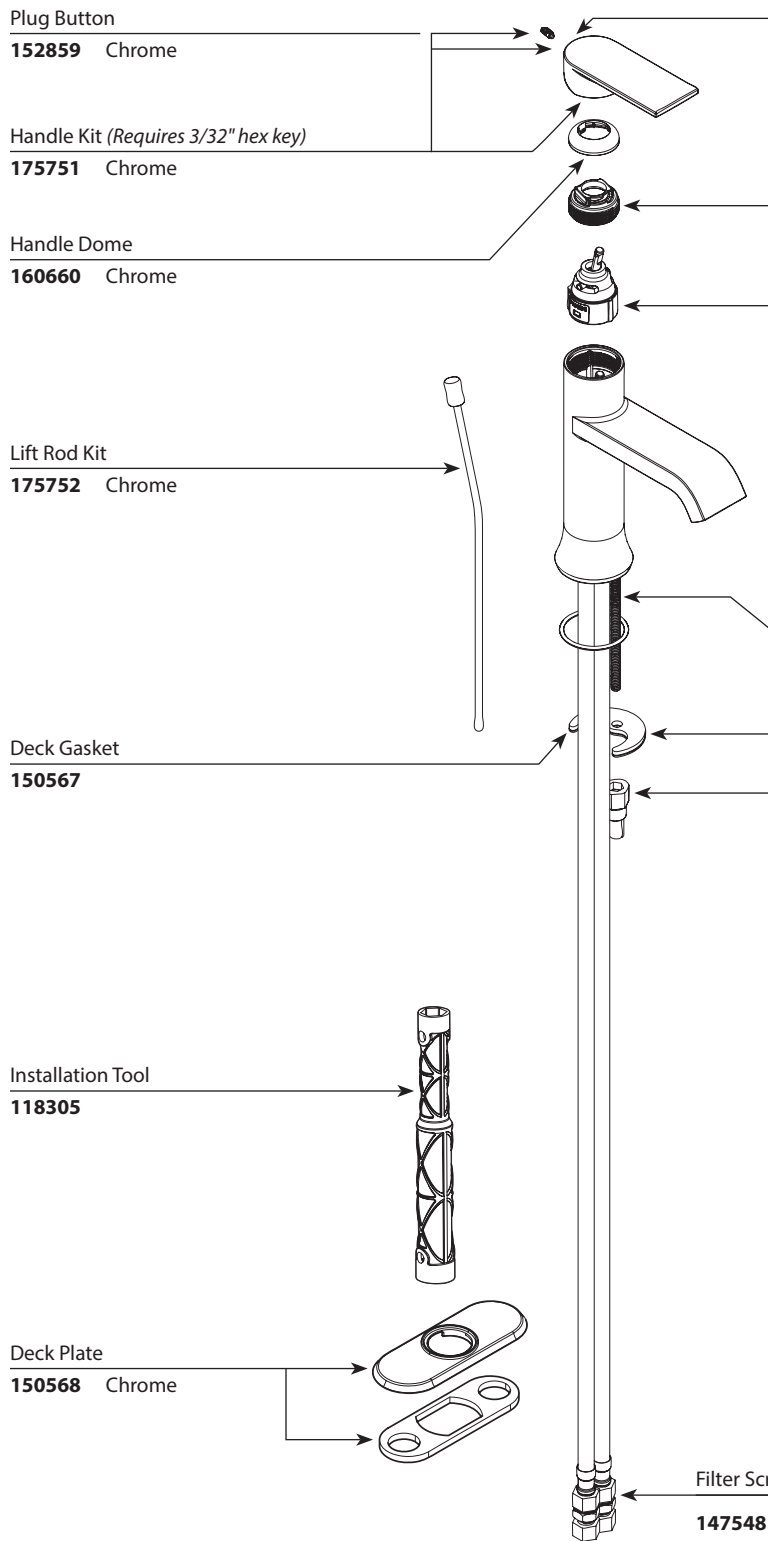

150567

Installation Tool

118305

Deck Plate

- 150568** Chrome
- 150568SRN** Spot Resist Brushed Nickel
- 150568BZG** Bronzed Gold

Filter Screens

199109

Cartridge, Cartridge Nut & Set Screw

146190

WASTE ASSEMBLIES

For Waste Service Order Full Assembly

Non-Metallic Waste Assembly

- 151018** Chrome
- 151018CSL** Classic Stainless
(Used for SRN)
- 151018BZG** Bronzed Gold

■ Order by Part Number

GENTA™ One-Handle Lavatory Faucet		
MODEL	FINISH	NOTES
WS84760	Chrome	Non-Metallic Waste
WS84760SRN	Spot Resist Brushed Nickel	Non-Metallic Waste

Cartridge, Cartridge Nut & Set Screw 160657
Throat Cover Kit 175754 Chrome 175754SRN Spot Resist Brushed Nickel
Aerator Kit 181089 1.2gpm
Mounting Shank 161259
Hardware Kit 146190

WASTE ASSEMBLIES	
<i>For Waste Service Order Full Assembly</i>	
Non-Metallic Waste Assembly	
151018 Chrome	
151018CSL Classic Stainless (Used for SRN)	

■ Order by Part Number

GENTA™ One-Handle Lavatory Faucet		
MODEL	FINISH	NOTES
WS84760	Chrome	Non-Metallic Waste

WASTE ASSEMBLIES	
Waste Plug 12314 Chrome	
Waste Assembly (Obsolete) 139246 Chrome	