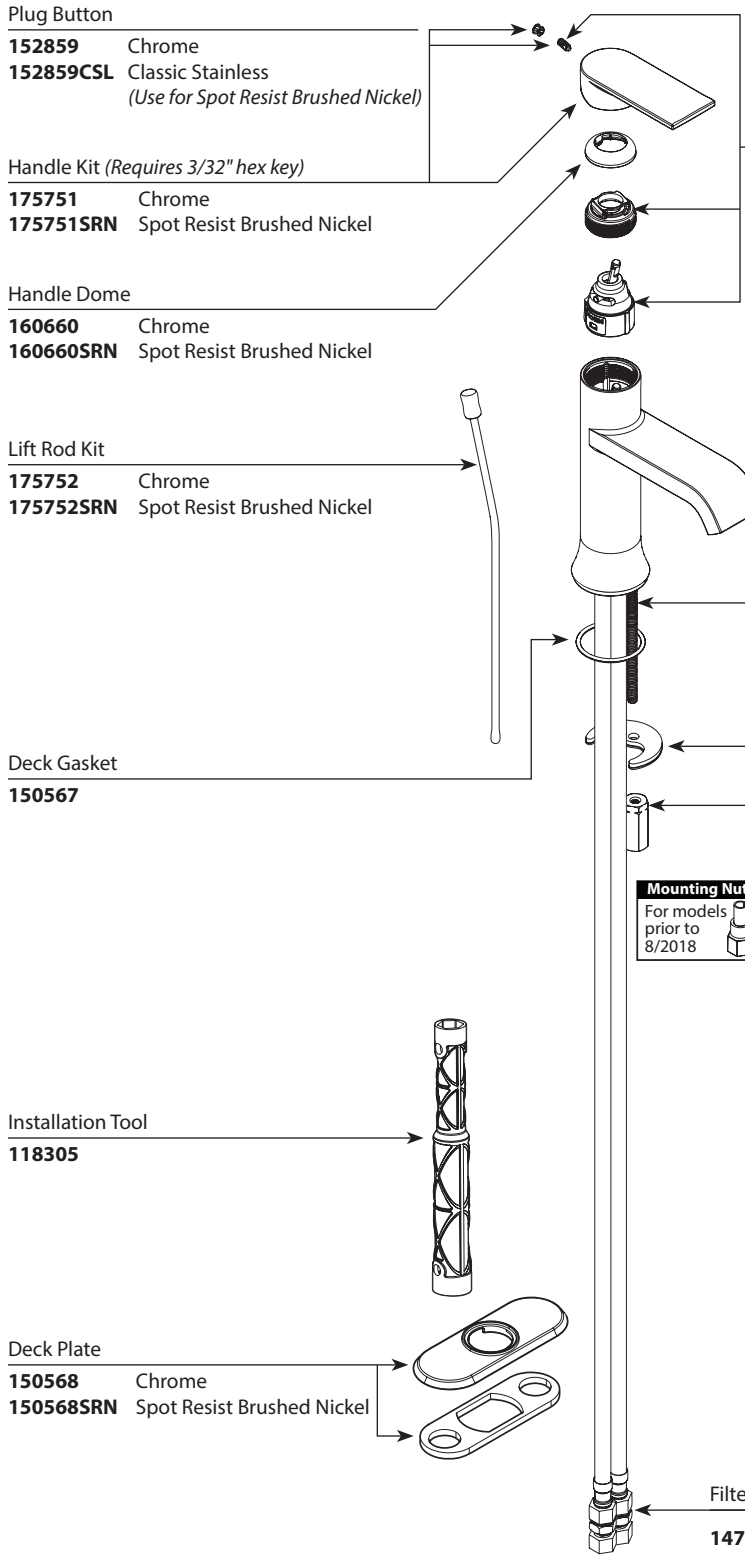

150567

Installation Tool

118305

Deck Plate

- 150568** Chrome
- 150568SRN** Spot Resist Brushed Nickel
- 150568BZG** Bronzed Gold

Filter Screens

199109

Cartridge, Cartridge Nut & Set Screw

146190

WASTE ASSEMBLIES

For Waste Service Order Full Assembly

Non-Metallic Waste Assembly

- 151018** Chrome
- 151018CSL** Classic Stainless
(Used for SRN)
- 151018BZG** Bronzed Gold

■ Order by Part Number

GENTA™ One-Handle Lavatory Faucet		
MODEL	FINISH	NOTES
WS84760	Chrome	Non-Metallic Waste
WS84760SRN	Spot Resist Brushed Nickel	Non-Metallic Waste

Cartridge, Cartridge Nut & Set Screw 160657
Throat Cover Kit 175754 Chrome 175754SRN Spot Resist Brushed Nickel
Aerator Kit 181089 1.2gpm
Mounting Shank 161259
Hardware Kit 146190

WASTE ASSEMBLIES	
<i>For Waste Service Order Full Assembly</i>	
Non-Metallic Waste Assembly	
151018 Chrome	
151018CSL Classic Stainless (Used for SRN)	

■ Order by Part Number

GENTA™ One-Handle Lavatory Faucet		
MODEL	FINISH	NOTES
WS84760	Chrome	Non-Metallic Waste

WASTE ASSEMBLIES	
Waste Plug 12314 Chrome	
Waste Assembly (Obsolete) 139246 Chrome	