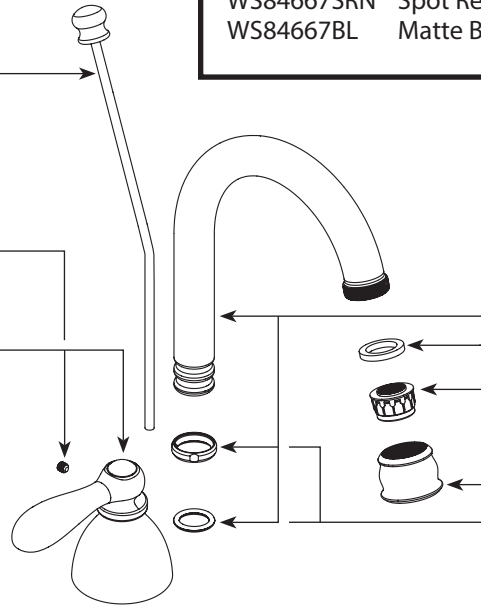

There is more than 1 version of this model.
Page down to identify the version you have.

■ Order by Part Number

Lift Rod Kit

- **141316** Chrome
- **141316BRB** Mediterranean Bronze
- **141316SRN** Spot Resist Brushed Nickel
- **141316BL** Matte Black

Set Screw (Requires 3/32" hex key)

- **159198**

Handle Kit - Cold

- **188614** Chrome
- **188614BRB** Mediterranean Bronze
- **188614SRN** Spot Resist Brushed Nickel
- **188614BL** Matte Black

Handle Kit - Hot

- **188613** Chrome
- **188613BRB** Mediterranean Bronze
- **188613SRN** Spot Resist Brushed Nickel
- **188613BL** Matte Black

Cartridge Nut (Qty 2)

- **97535**

Replacement Cartridge

- **1224**

Escutcheon Nut (Qty 2)

- **130560**

Deck Gasket

- **142446** Use for Chrome & Spot Resist Brushed Nickel
- **142446BL** Use for Mediterranean Bronze & Matte Black

Mounting Nuts (Qty 2)

- **145665**

Spout Kit

- **142052** Chrome
- **142052BRB** Mediterranean Bronze
- **142052SRN** Spot Resist Brushed Nickel
- **142052BL** Matte Black

Aerator Kit - 1.2gpm

- **181076** Chrome
- **181076BRB** Mediterranean Bronze
- **181076SRN** Spot Resist Brushed Nickel
- **181076BL** Matte Black

Spout Bearing & Seal Kit

- **103432**

Spout Hub Kit

- **188612** Chrome
- **188612BRB** Mediterranean Bronze
- **188612SRN** Spot Resist Brushed Nickel
- **188612BL** Matte Black

WASTE ASSEMBLIES

For Waste Service Order Full Assembly

Non-Metallic Waste Assembly

- **151018** Chrome
- **151018BRB** Mediterranean Bronze
- **151018CSL** Classic Stainless (Use for Spot Resist Brushed Nickel)
- **151018BL** Matte Black

USE ON DECKS < 1/4" (6mm)

- Thin Deck Spacer Kit (Qty 2)
- **146936**

USE ON DECKS > 1-3/16" (30mm)

- Thick Deck Extension Kit (Qty 2)
- **100818**