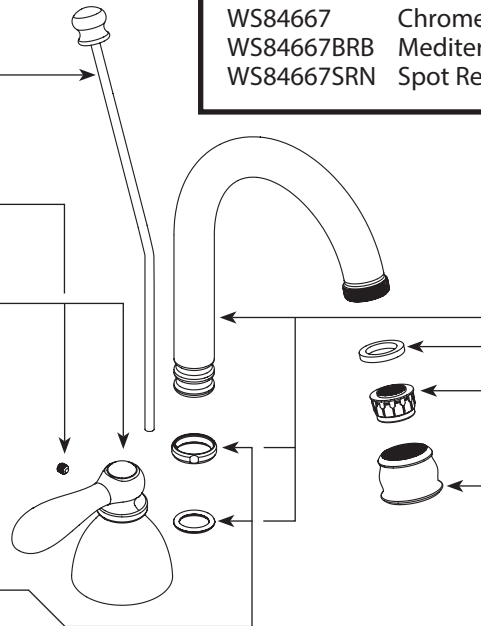

Set Screw (Requires 3/32" hex key)

159198

Handle Kit - Cold

- 141897** Chrome
- 141897BRB** Mediterranean Bronze
- 141897SRN** Spot Resist Brushed Nickel

Handle Kit - Hot

- 141896** Chrome
- 141896BRB** Mediterranean Bronze
- 141896SRN** Spot Resist Brushed Nickel

Spout Bearing & Seal Kit

103432

Spout Hub Kit

- 141898** Chrome
- 141898BRB** Mediterranean Bronze
- 141898SRN** Spot Resist Brushed Nickel

Cartridge Nut (Qty 2)

97535

Replacement Cartridge

1224

Escutcheon Nut (Qty 2)

12539

Deck Gasket

- 142446** Use for Chrome & Spot Resist Brushed Nickel
- 142446BL** Use for Mediterranean Bronze

Mounting Nuts (Qty 2)

145665

Spout Kit

- 142052** Chrome
- 142052BRB** Mediterranean Bronze
- 142052SRN** Spot Resist Brushed Nickel

Aerator Kit - 1.2gpm

- 181076** Chrome
- 181076BRB** Mediterranean Bronze
- 181076SRN** Spot Resist Brushed Nickel

WASTE ASSEMBLIES

Waste Plug

- 12314** Chrome

Waste Assembly (Obsolete)

- 139246** Chrome
- 139246CSL** Classic Stainless (Use for Spot Resist Brushed Nickel)