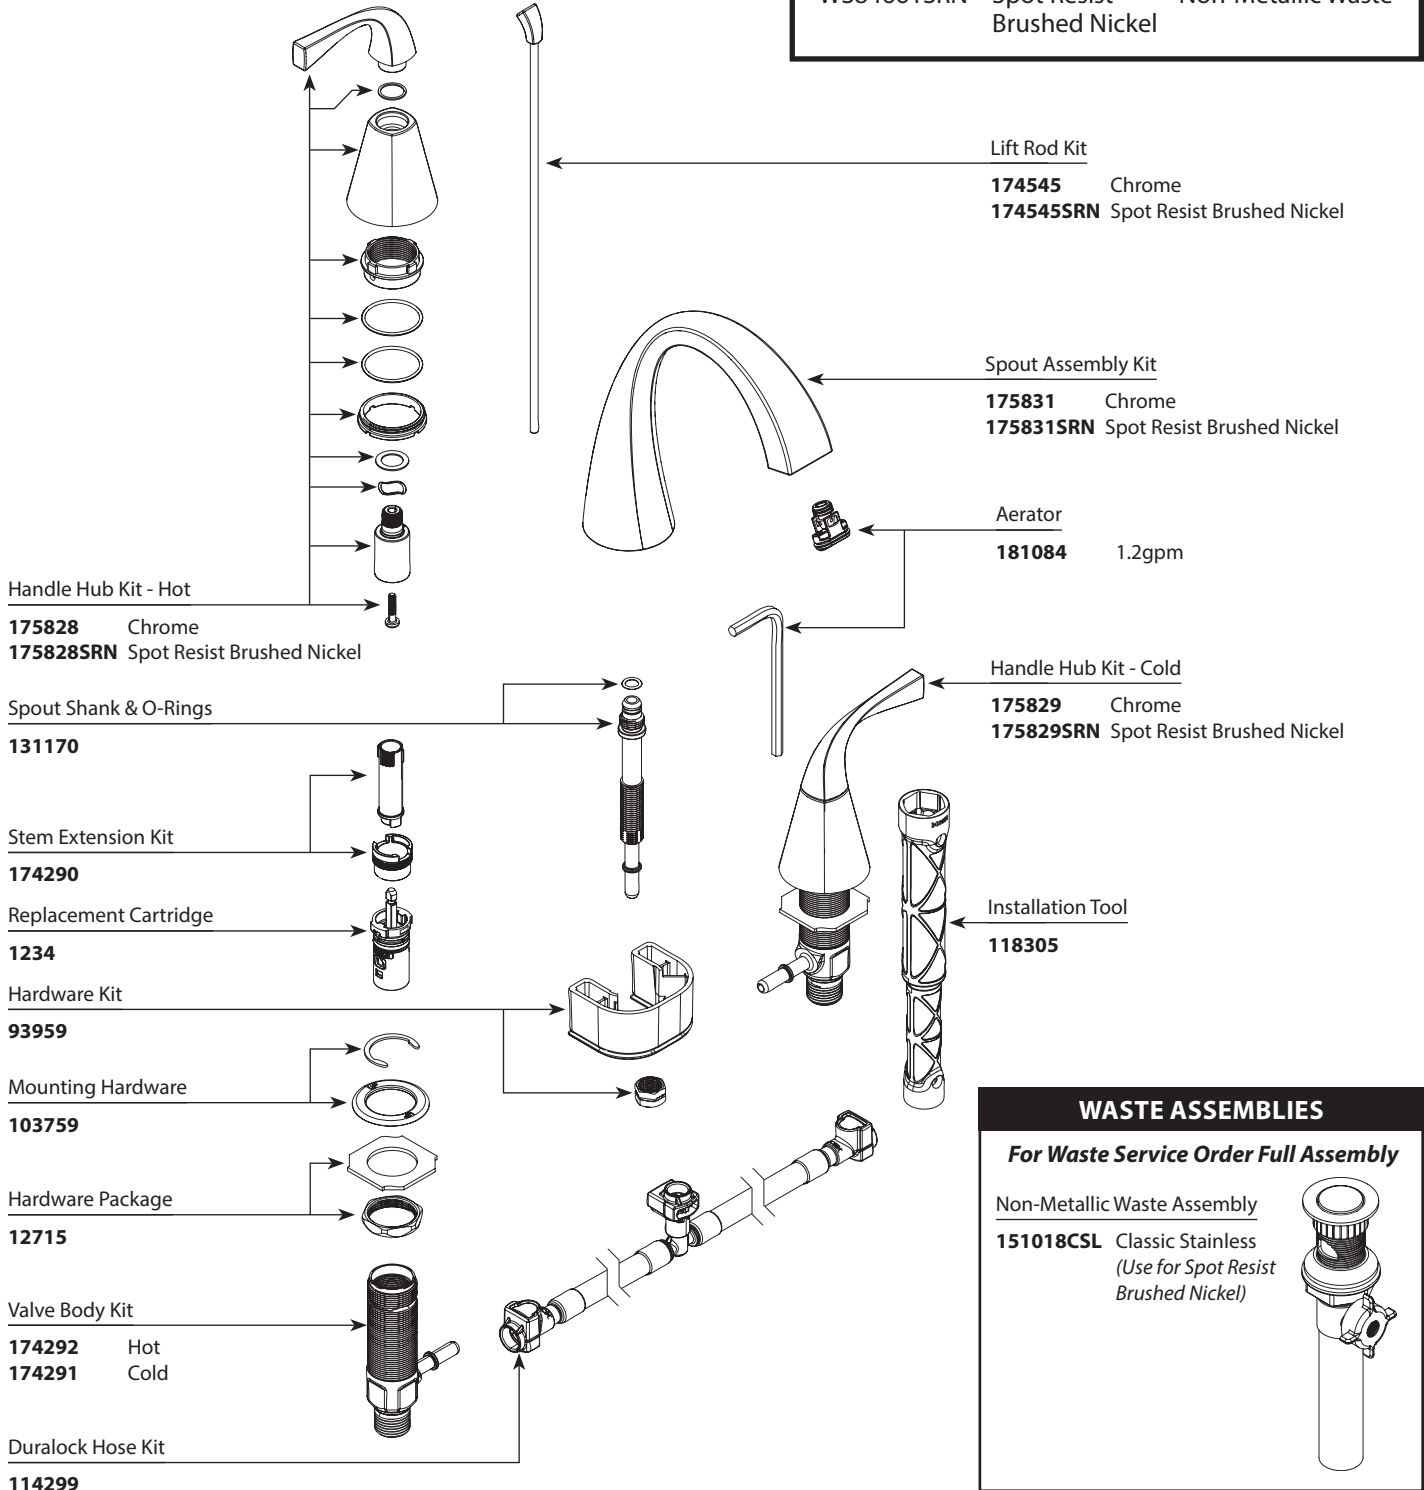

Buy it for looks. Buy it for life.®

*There is more than 1 version of this model.
Page down to identify the version you have.*

■ Order by Part Number

Illustrated Parts

OXBY™		
Two-Handle Widespread Lavatory Faucet		
MODEL	FINISH	NOTES
WS84661	Chrome	Non-Metallic Waste
WS84661SRN	Spot Resist	Non-Metallic Waste
	Brushed Nickel	

WASTE ASSEMBLIES

For Waste Service Order Full Assembly

Non-Metallic Waste Assembly

151018CSL Classic Stainless
(Use for Spot Resist Brushed Nickel)