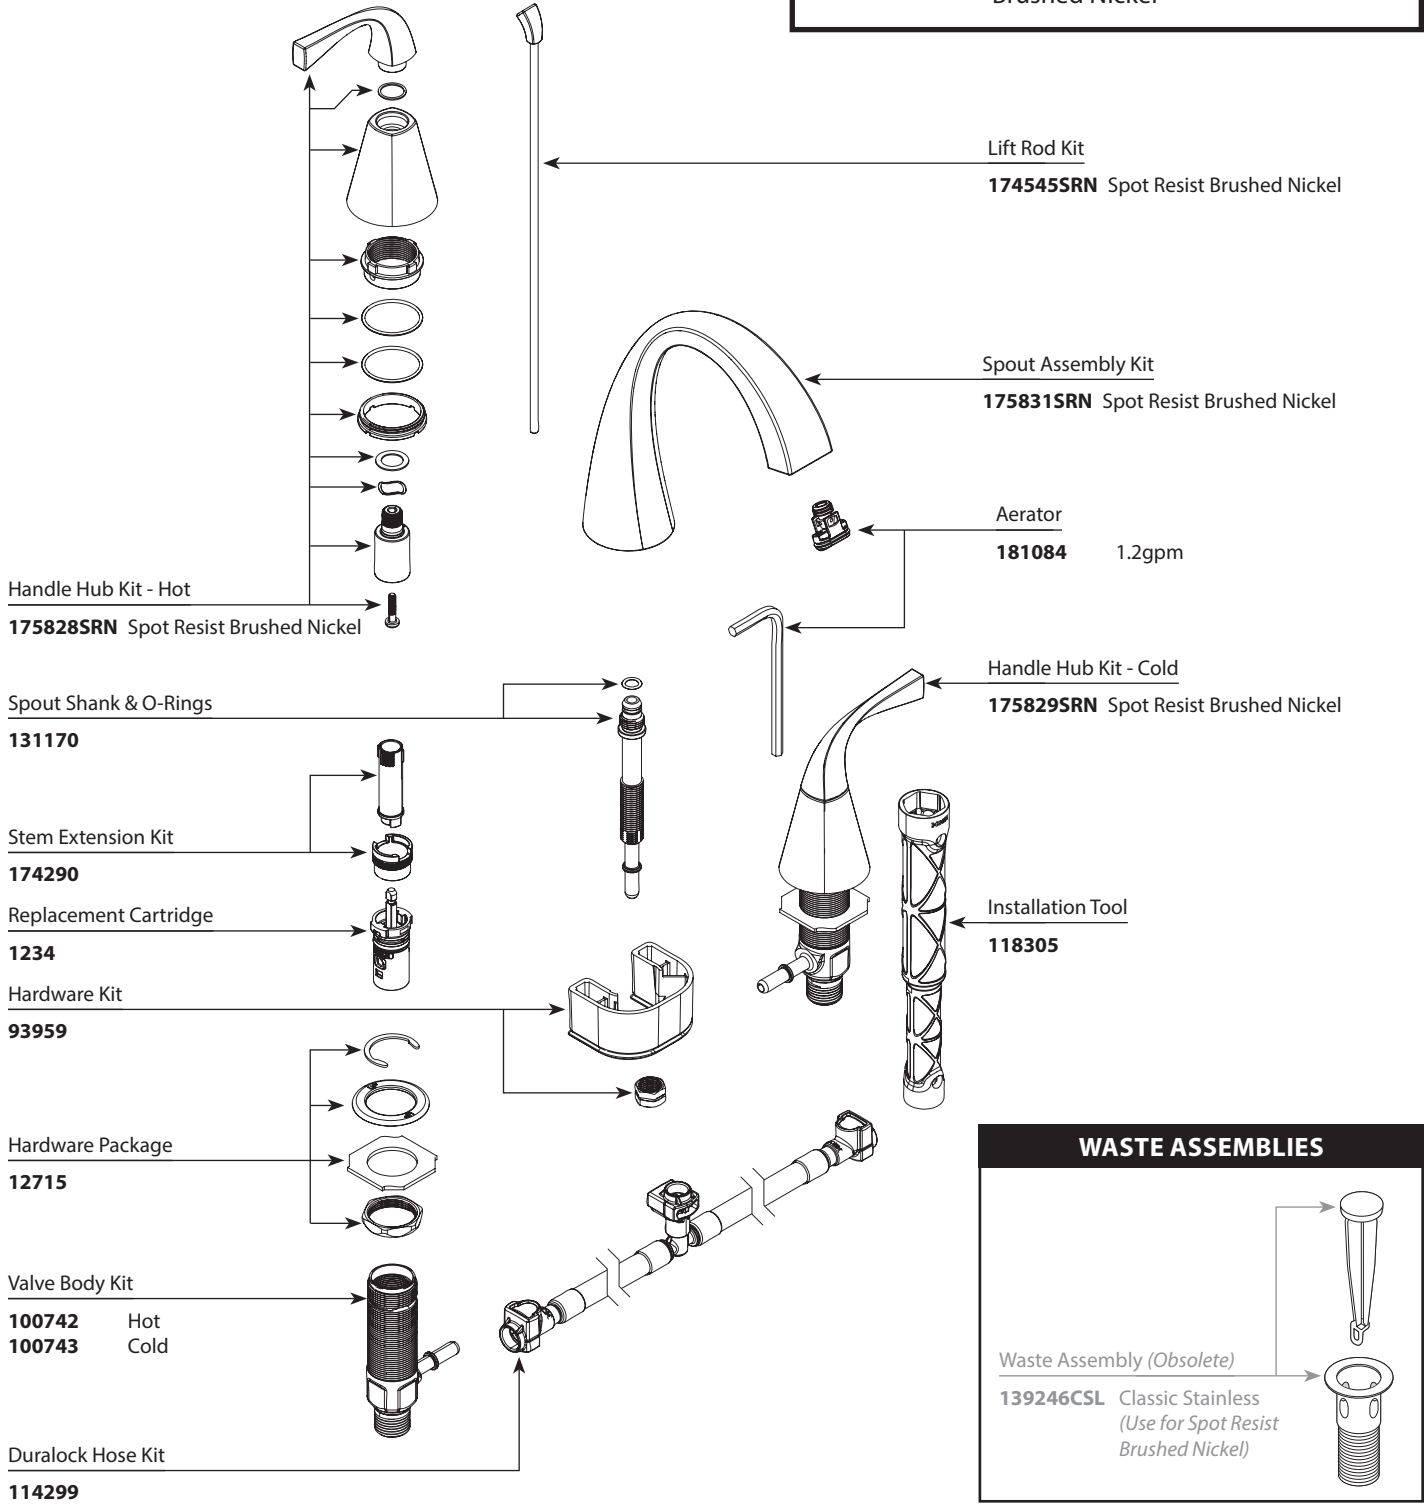

Buy it for looks. Buy it for life.®

Illustrated Parts

OXBY™		
Two-Handle Widespread Lavatory Faucet		
MODEL	FINISH	NOTES
WS84661SRN	Spot Resist Brushed Nickel	Non-Metallic Waste

■ Order by Part Number