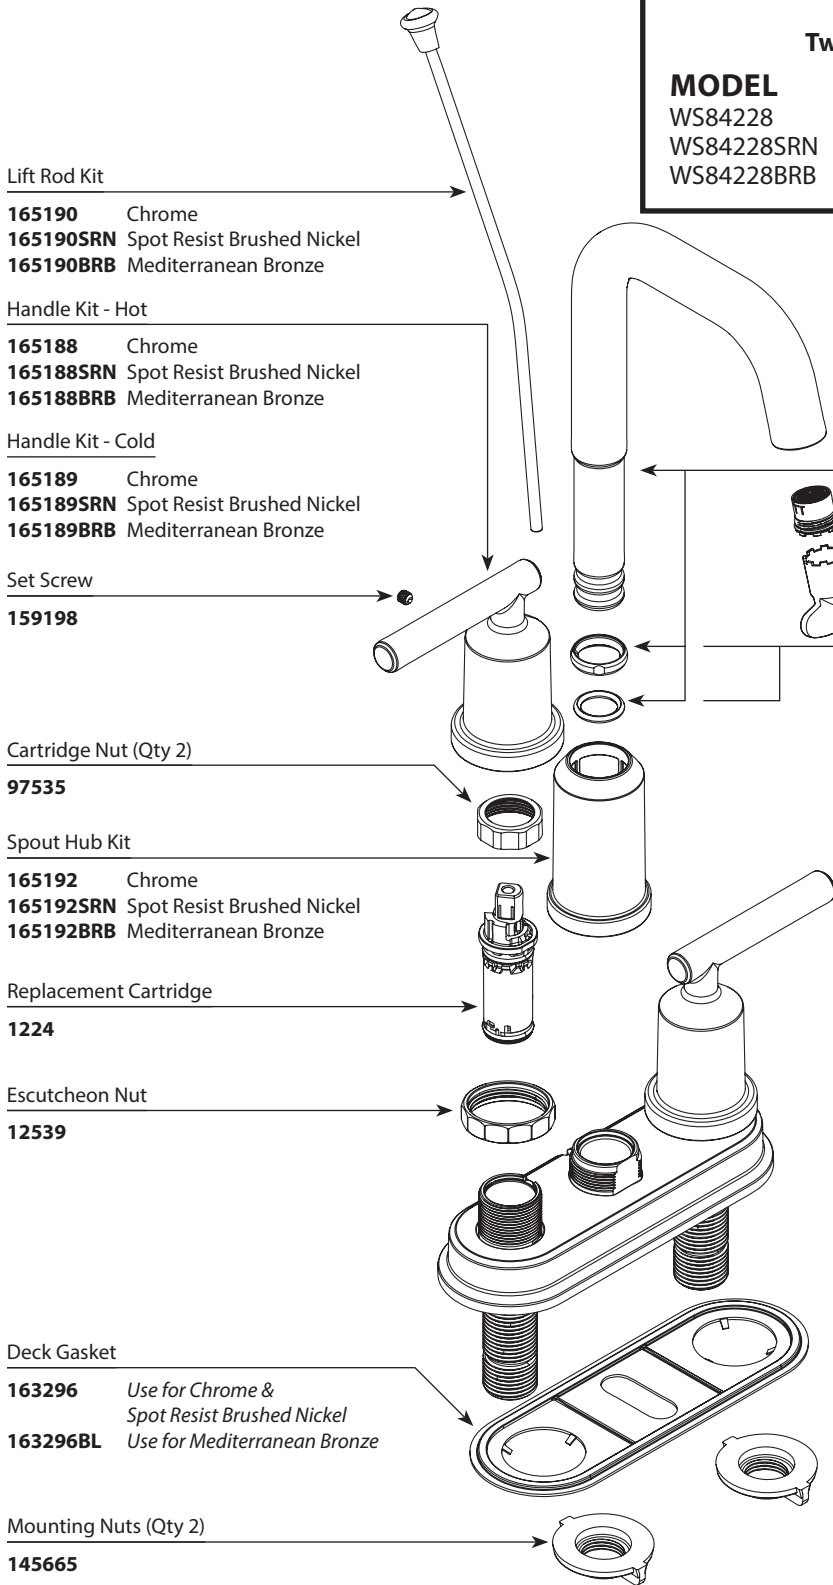

There is more than 1 version of this model.  
Page down to identify the version you have.

■ Order by Part Number

Lift Rod Kit

- 165190** Chrome
- 165190SRN** Spot Resist Brushed Nickel

Set Screw (requires 3/32" hex key)

### WASTE ASSEMBLIES

**For Waste Service Order Full Assembly**

Non-Metallic Waste Assembly

- 151018** Chrome
- 151018CSL** Classic Stainless (Use for Spot Resist Brushed Nickel)
- 151018BRB** Mediterranean Bronze

**USE ON DECKS < 1/4" (6mm)**

- Thin Deck Spacer Kit (Qty 2)  
**146936**

**USE ON DECKS > 1-3/16" (30mm)**

- Thick Deck Extension Kit (Qty 2)  
**100818**

■ Order by Part Number

GIBSON™		
Two Handle Centerset Lavatory Faucet		
MODEL	FINISH	NOTES
WS84228	Chrome	Non-Metallic Waste
WS84228SRN	Spot Resist Brushed Nickel	Non-Metallic Waste
WS84228BRB	Mediterranean Bronze	Non-Metallic Waste

### WASTE ASSEMBLIES

Waste Plug

- 12314 Chrome

Waste Assembly (Obsolete)

- 139246 Chrome
- 139246CSL Classic Stainless (Use for Spot Resist Brushed Nickel)

Non-Metallic Waste Assembly

- 151018BRB Mediterranean Bronze