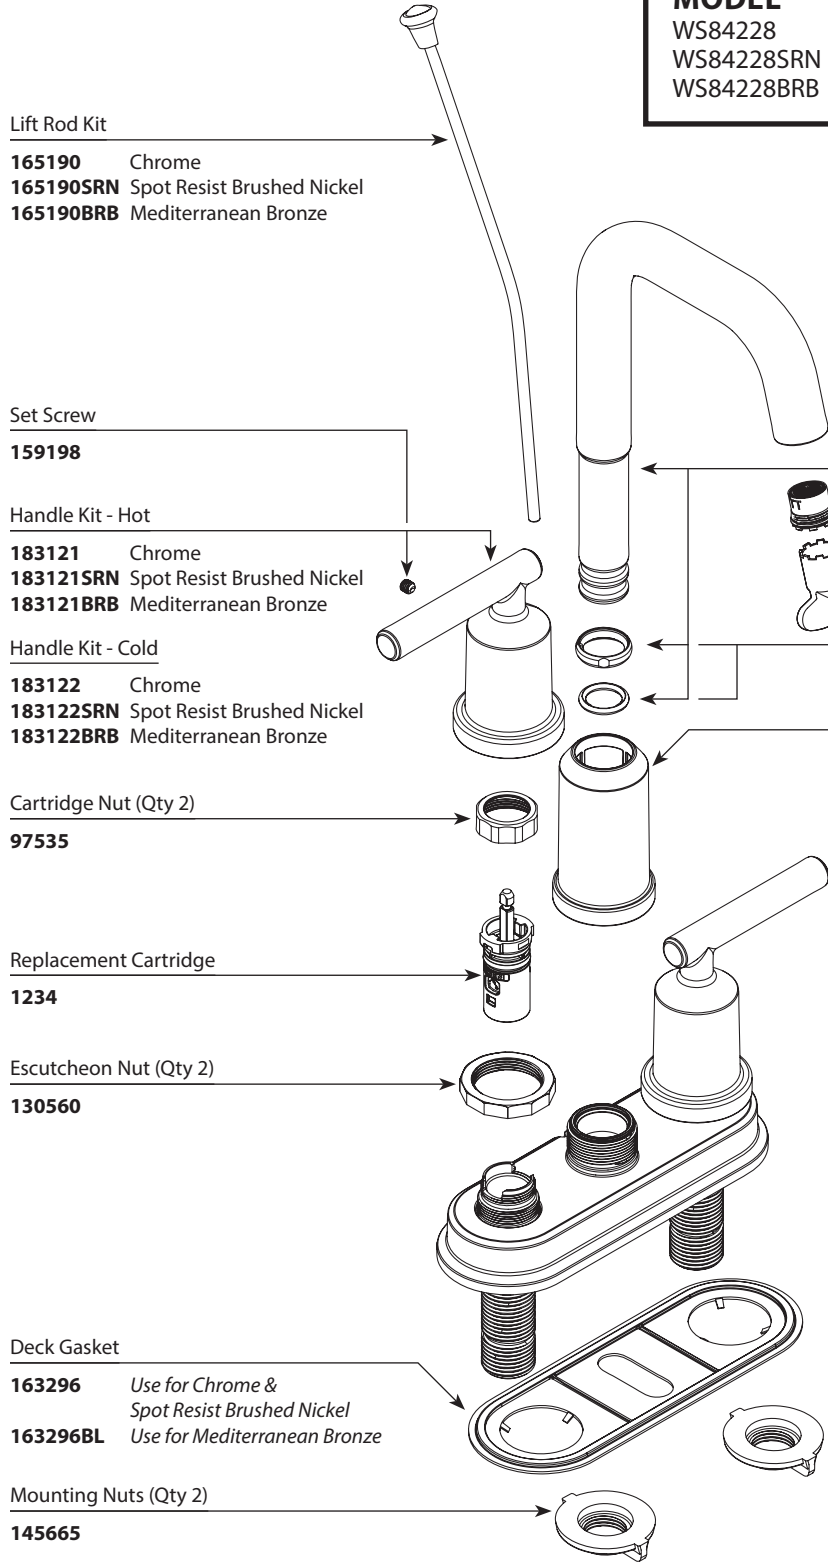

Aerator Kit - Includes Tool

- 181085** 1.2gpm
- 184082** 1.0gpm

Spout Bearing & Seal Kit

**103432**

Spout Hub Kit

- 191772** Chrome
- 191772SRN** Spot Resist Brushed Nickel

**USE ON DECKS < 1/4" (6mm)**

Thin Deck Spacer Kit (Qty 2)

**146936**

**USE ON DECKS > 1-3/16" (30mm)**

Thick Deck Extension Kit (Qty 2)

**100818**

■ Order by Part Number

<b>GIBSON™</b>		
<b>Two Handle Centerset Lavatory Faucet</b>		
<b>MODEL</b>	<b>FINISH</b>	<b>NOTES</b>
WS84228	Chrome	Non-Metallic Waste
WS84228SRN	Spot Resist Brushed Nickel	Non-Metallic Waste
WS84228BRB	Mediterranean Bronze	Non-Metallic Waste

- Lift Rod Kit**
- 165190** Chrome
  - 165190SRN** Spot Resist Brushed Nickel
  - 165190BRB** Mediterranean Bronze

- Set Screw**
- 159198**

- Handle Kit - Hot**
- 183121** Chrome
  - 183121SRN** Spot Resist Brushed Nickel
  - 183121BRB** Mediterranean Bronze

- Handle Kit - Cold**
- 183122** Chrome
  - 183122SRN** Spot Resist Brushed Nickel
  - 183122BRB** Mediterranean Bronze

- Cartridge Nut (Qty 2)**
- 97535**

- Replacement Cartridge**
- 1234**

- Escutcheon Nut (Qty 2)**
- 130560**