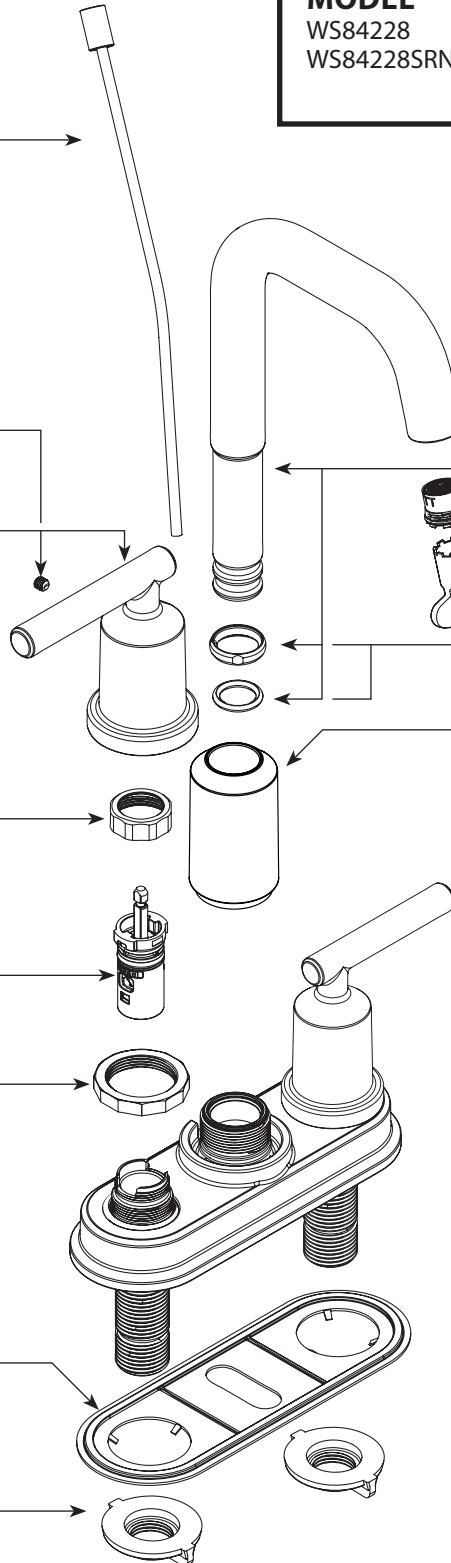

There is more than 1 version of this model.  
Page down to identify the version you have.

■ Order by Part Number

Lift Rod Kit

- 165190** Chrome
- 165190SRN** Spot Resist Brushed Nickel

Set Screw (requires 3/32" hex key)

**159198**

Handle Kit - Hot

- 183121** Chrome
- 183121SRN** Spot Resist Brushed Nickel

Handle Kit - Cold

- 183122** Chrome
- 183122SRN** Spot Resist Brushed Nickel

Cartridge Nut (Qty 2)

**97535**

Replacement Cartridge

**1234**

Escutcheon Nut (Qty 2)

**130560**

Deck Gasket

- 163296** Use for Chrome & Spot Resist Brushed Nickel

Mounting Nuts (Qty 2)

**145665**

#### Two Handle Centerset Lavatory Faucet

MODEL	FINISH	NOTES
WS84228	Chrome	Non-Metallic Waste
WS84228SRN	Spot Resist Brushed Nickel	Non-Metallic Waste

Spout Kit

- 165191** Chrome
- 165191SRN** Spot Resist Brushed Nickel