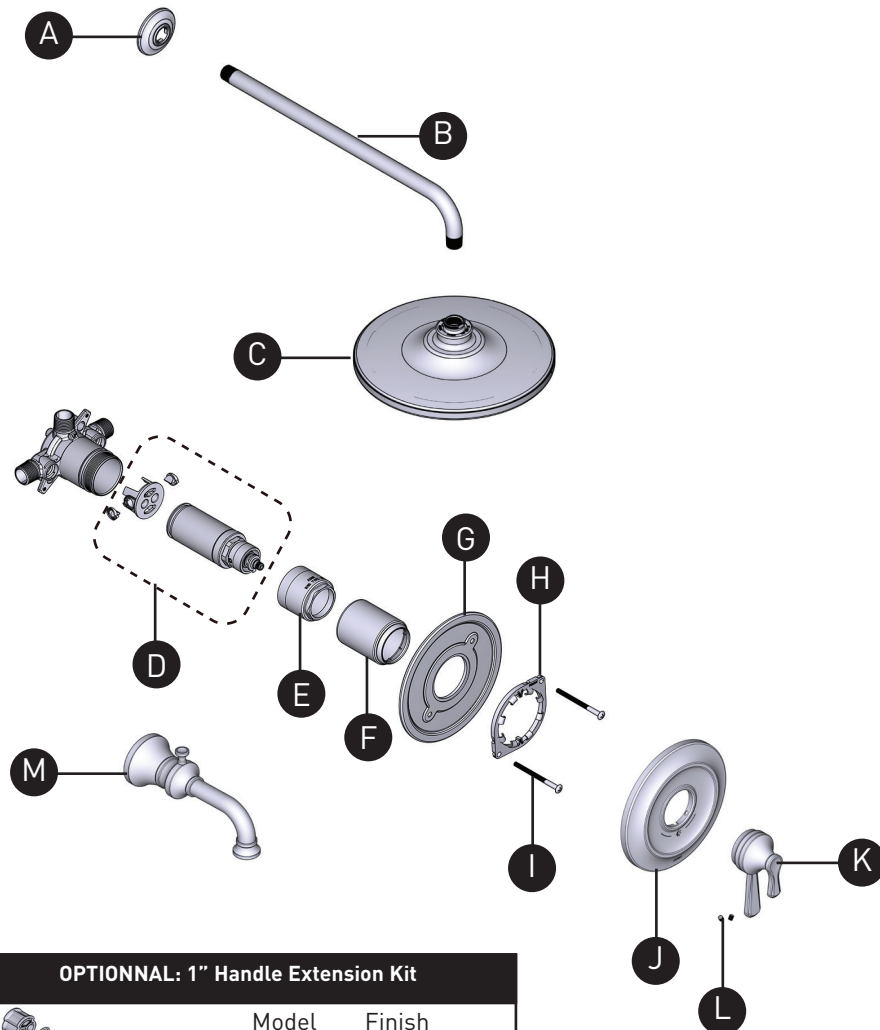

# MOEN®

ORDER BY PART NUMBER

(EP =1.75 GPM HEAD)

## Illustrated Parts

### COLINET™

Thermostatic M-CORE™ 4-Series Trim  
 UTS444301 Series - VALVE TRIM ONLY  
 UTS444302EP Series - SHOWER TRIM ONLY  
 UTS444303EP Series - TUB SHOWER TRIM

ID	Kit Number	Finish
*A	AT2199	See below
*B	151380	See below
*C	S112EP	See below
D	1214	N/A
E	213751	N/A
*F	213779	See below
G	200766	N/A
H	200772	N/A
I	200764	N/A
*J	213760	See below
*K	213772	See below
*L	40057	See below
*M	S5000	See below

#### OPTIONNAL: 1" Handle Extension Kit

Model	Finish
213752	Chrome
213752BN	Brushed Nickel
213752BG	Brushed Gold
213752BL	Matte Black
213752NL	Polished Nickel
213752BZG	Bronzed Gold