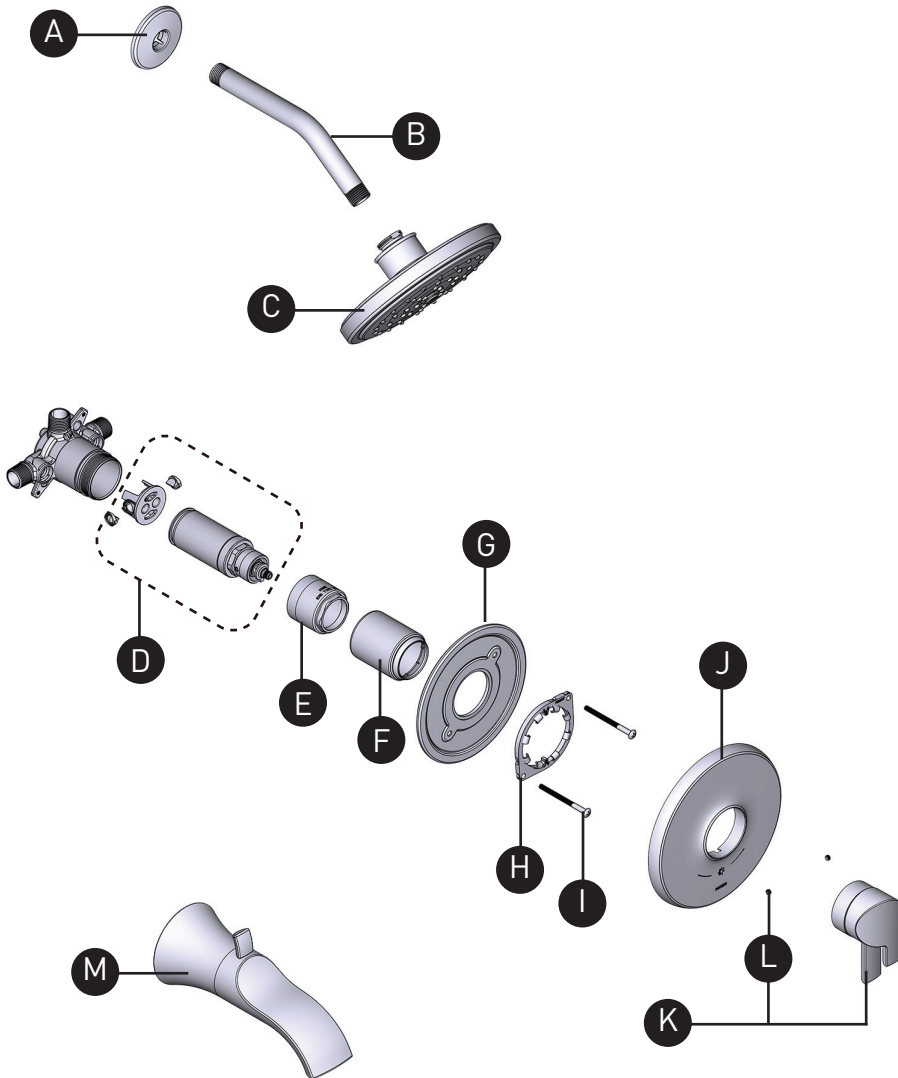

MOEN®

ORDER BY PART NUMBER

Trim can be used with WMV130series

(EP =1.75 GPM HEAD)

Illustrated Parts

COLINET™

Thermostatic M-CORE™ 4-Series Trim
 UTS4201 Series - VALVE TRIM ONLY
 UTS4202EP Series - SHOWER TRIM ONLY
 UTS4203EP Series - TUB SHOWER TRIM

ID	Kit Number	Finish
*A	137488	See below
*B	123815	See below
*C	S176EP	See below
D	1214	N/A
E	213751	N/A
*F	213779	See below
G	200766	N/A
H	200772	N/A
I	200764	N/A
*J	213761	See below
*K	213773	See below
L	207317	N/A
*M	S3835	See below

***Finish Determined by Suffix**

Finish	Description
No Suffix	Chrome
BN	Brushed Nickel
BL	Matte Black
BZG	Bronzed Gold

OPTIONAL: 1" Handle Extension Kit

Model	Finish
213752	Chrome
213752 BN	Brushed Nickel
213752 BL	Matte Black
213752 BZG	Bronzed Gold