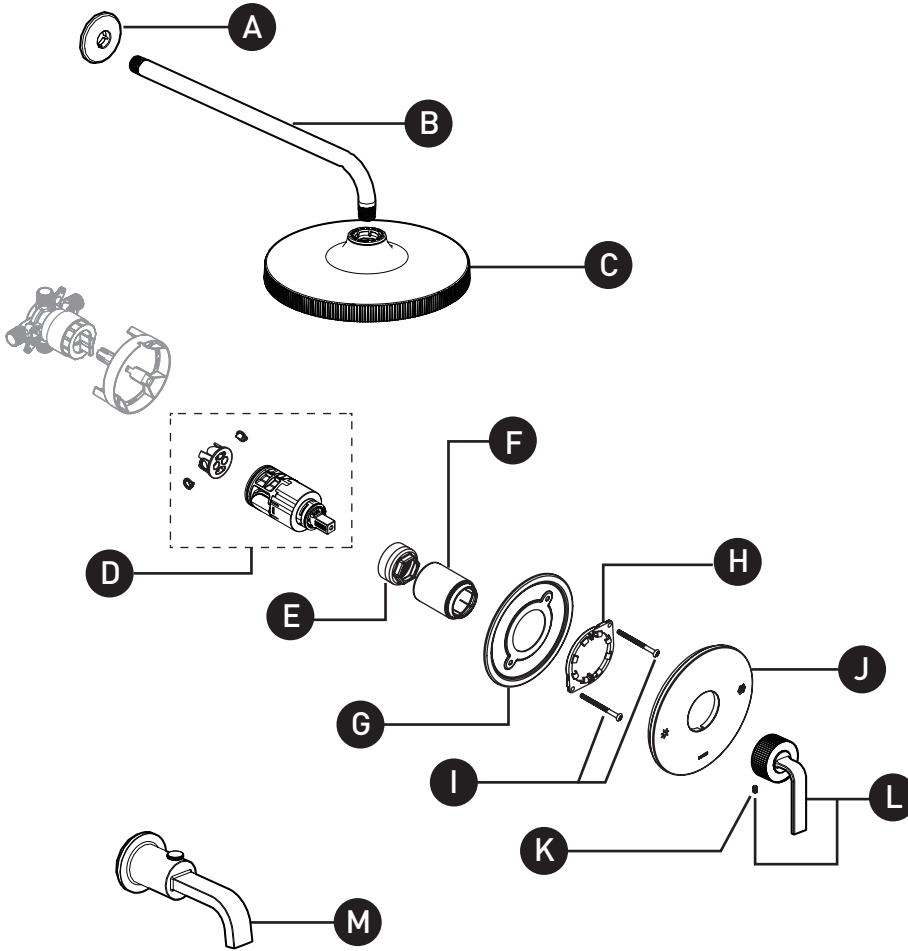

# ILLUSTRATED PARTS

## CAMBIUM™ M-CORE™ 3-Series Trim

Valve Trim Only	Shower Trim Only	Tab Shower Trim	Finish
UTS3581	UTS3582EP	UTS3583EP	Chrome
UTS3581BN	UTS3582EPBN	UTS3583EPBN	Brushed Nickel
UTS3581BL	UTS3582EPBL	UTS3583EPBL	Matte Black
UTS3581NLBN	UTS3582EPNLBN	UTS3583EPNLBN	Polished Nickel / Brushed Nickel
UTS3581BZG	UTS3582EPBZG	UTS3583EPBZG	Bronzed Gold

### ORDER BY PART NUMBER

Trim can be used with U130 series  
or U140 series valve

EP = 1.75gpm head

ID	Kit Number	Finish
*A	137488	See below
*B	151380	See below
*C	S6348EP	See below
D	1213	N/A
E	200762	N/A
*F	200775	See below
G	200766	N/A
H	200772	N/A
I	200764	N/A
*J	200793	See below
K	40057	N/A
*L	207538	See below
*M	220900	See below