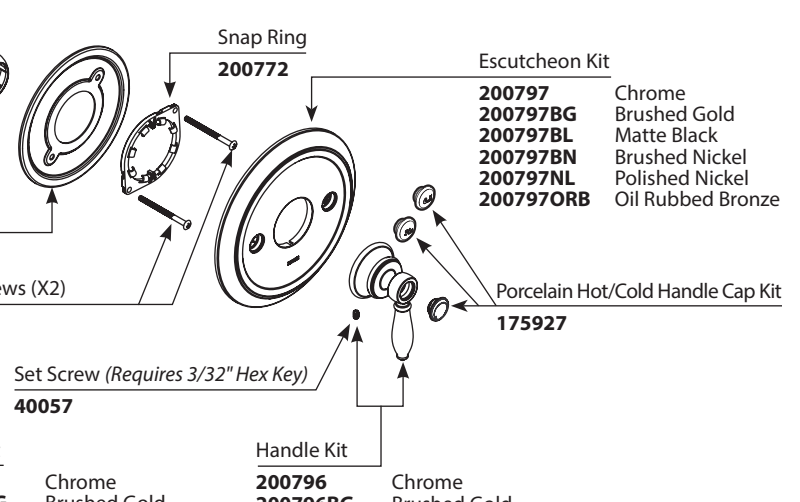

Set Screw (Requires 3/32" Hex Key)

40057

Tub Spout

S12104	Chrome
S12104BG	Brushed Gold
S12104BL	Matte Black
S12104BN	Brushed Nickel
S12104NL	Polished Nickel
S12104ORB	Oil Rubbed Bronze

Handle Kit

200796	Chrome
200796BG	Brushed Gold
200796BL	Matte Black
200796BN	Brushed Nickel
200796NL	Polished Nickel
200796ORB	Oil Rubbed Bronze