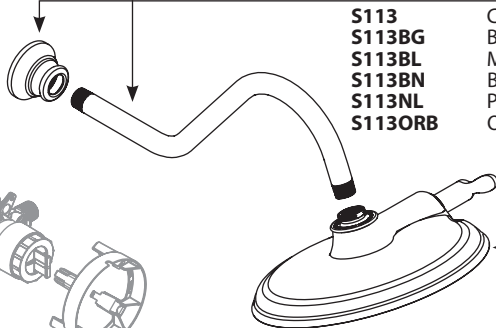

- Order by Part Number
- Trim can be used with U130 series or U140 series valve

Finished Handle Cap Kit (Matching Finishes)

221772	Chrome
221772BG	Brushed Gold
221772BL	Matte Black
221772BN	Brushed Nickel
221772NL	Polished Nickel
221772ORB	Oil Rubbed Bronze

Finished Hot/Cold Indicators (Matching Finishes)

221672	Chrome
221672BG	Brushed Gold
221672BL	Matte Black
221672BN	Brushed Nickel
221672NL	Polished Nickel
221672ORB	Oil Rubbed Bronze

Shower Arm & Flange Kit

S113	Chrome
S113BG	Brushed Gold
S113BL	Matte Black
S113BN	Brushed Nickel
S113NL	Polished Nickel
S113ORB	Oil Rubbed Bronze