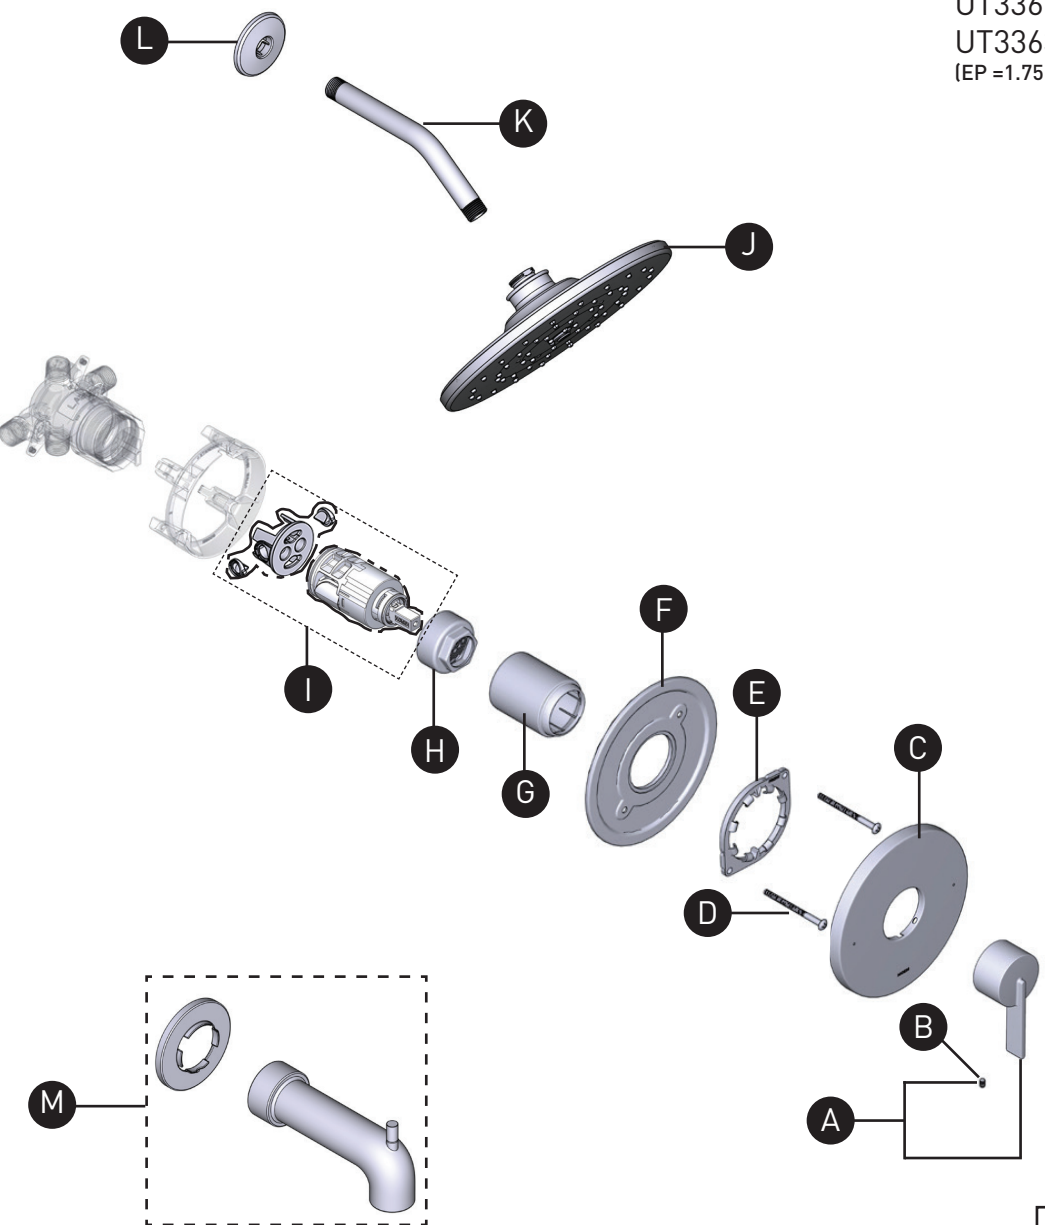

MOEN®

ORDER BY PART NUMBER

*Trim can be used with U130 series
or U140 series Valve*

Illustrated Parts

CIA™

Thermostatic M-CORE T M 4-Series Trim
 UT3361 Series - VALVE TRIM ONLY
 UT3362 Series - SHOWER TRIM ONLY
 UT3363 Series - TUB SHOWER TRIM
 UT3362EP Series - SHOWER TRIM ONLY
 UT3363EP Series - TUB SHOWER TRIM
 (EP = 1.75 GPM HEAD)

ID	Kit Number	Finish
*A	201908	See below
B	40057	N/A
*C	200783	See below
D	200764	N/A
E	200772	N/A
F	200766	N/A
*G	200775	See below
H	200762	N/A
I	1213	N/A
J	S112	Chrome
	S112BN	Brushed Nickel
	S112BG	Brushed Gold
	S112WR	(used for Matte Black)
	S112NL	Polished Nickel
	S112BZG	Bronzed Gold
	S112EP	Chrome
	S112EPBN	Brushed Nickel
	S112EPBG	Brushed Gold
	S112EPWR	(used for Matte Black)
S112EPNL	Polished Nickel	
S112EPBZG	Bronzed Gold	
*K	123815	See below
*L	137488	See below
*M	201911	See below

OPTIONAL: 1" Handle Extension Kit

Model	Finish
200755	Chrome
200755BN	Brushed Nickel
200755BG	Brushed Gold
200755BL	Matte Black
200755NL	Polished Nickel
200755BZG	Bronzed Gold

*Finish Determined by Suffix	
Finish	Description
No Suffix	Chrome
BN	Brushed Nickel
BG	Brushed Gold
BL	Matte Black
NL	Polished Nickel
BZG	Bronzed Gold