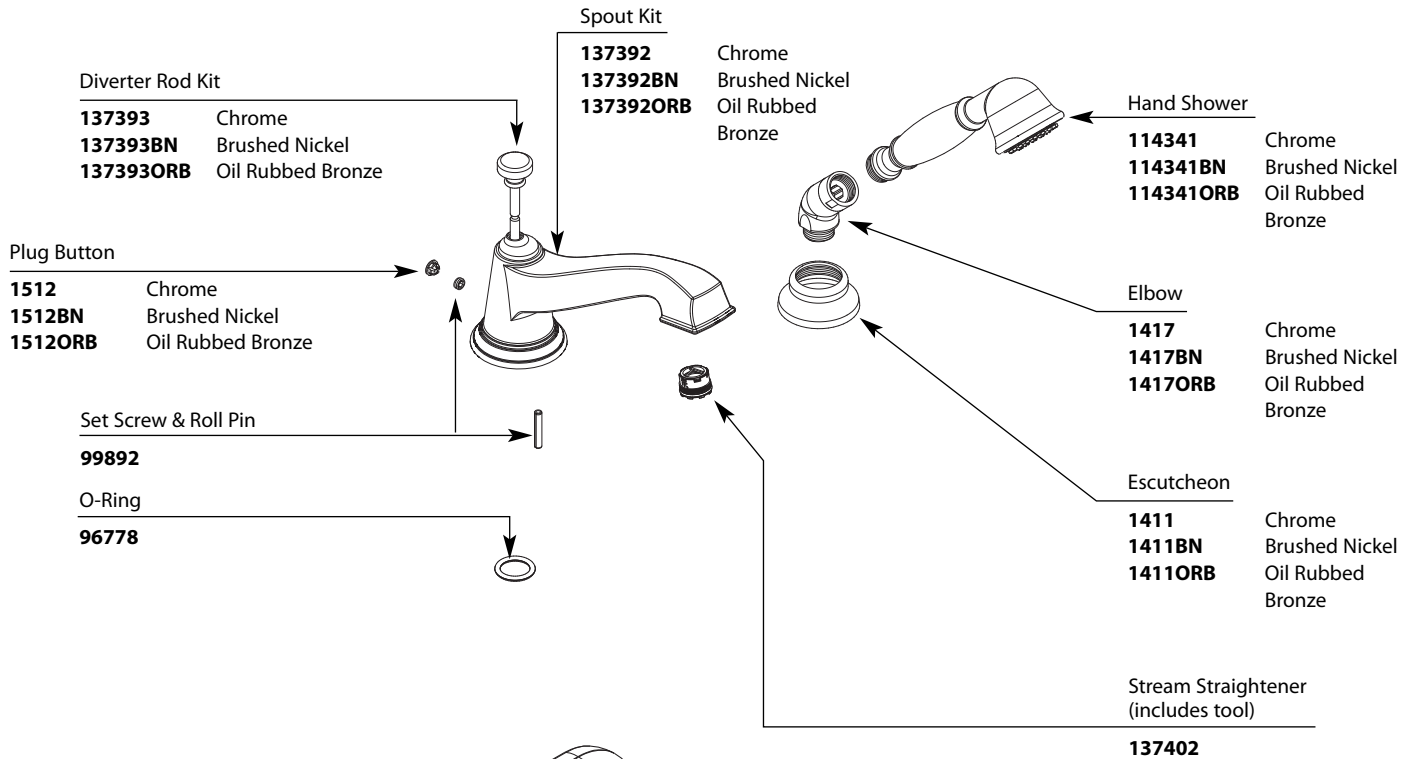

Buy it for looks. Buy it for life.®

Illustrated Parts

■ **Order by Part Number**

■ *Use with S4994 valve, 4898 spout shank, and TS3495 series controller

Diverting Roman Tub Filler		io™ Digital Controller Only	
*MODEL	FINISH	MODEL	FINISH
TS9222	Chrome	TS3495	Chrome
TS9222BN	Brushed Nickel	TS3495BN	Brushed Nickel
TS9222ORB	Oil Rubbed Bronze	TS3495ORB	Oil Rubbed Bronze