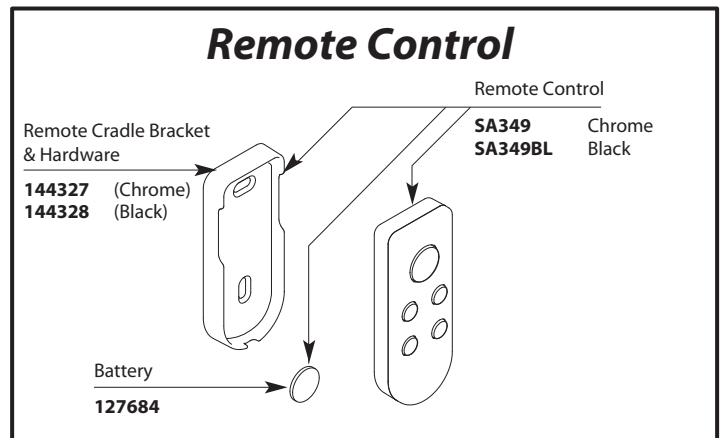

Buy it for looks. Buy it for life.®

Illustrated Parts

■ **Order by Part Number**

■ *Use with S4994 valve, 4898 spout shank, and TS3495 series controller

Diverting Roman Tub Filler		io™ Digital Controller Only	
*MODEL	FINISH	MODEL	FINISH
TS9222	Chrome	TS3495	Chrome
TS9222BN	Brushed Nickel	TS3495BN	Brushed Nickel
TS9222ORB	Oil Rubbed Bronze	TS3495ORB	Oil Rubbed Bronze