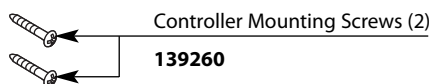

Buy it for looks. Buy it for life.®

Illustrated Parts

■ **Order by Part Number**

■ *Use with S4994 valve, 4898 spout shank, and TS3495 series controller

Diverting Roman Tub Filler		io™ Digital Controller Only	
*MODEL	FINISH	MODEL	FINISH
TS9222	Chrome	TS3495	Chrome
TS9222BN	Brushed Nickel	TS3495BN	Brushed Nickel
TS9222ORB	Oil Rubbed Bronze	TS3495ORB	Oil Rubbed Bronze