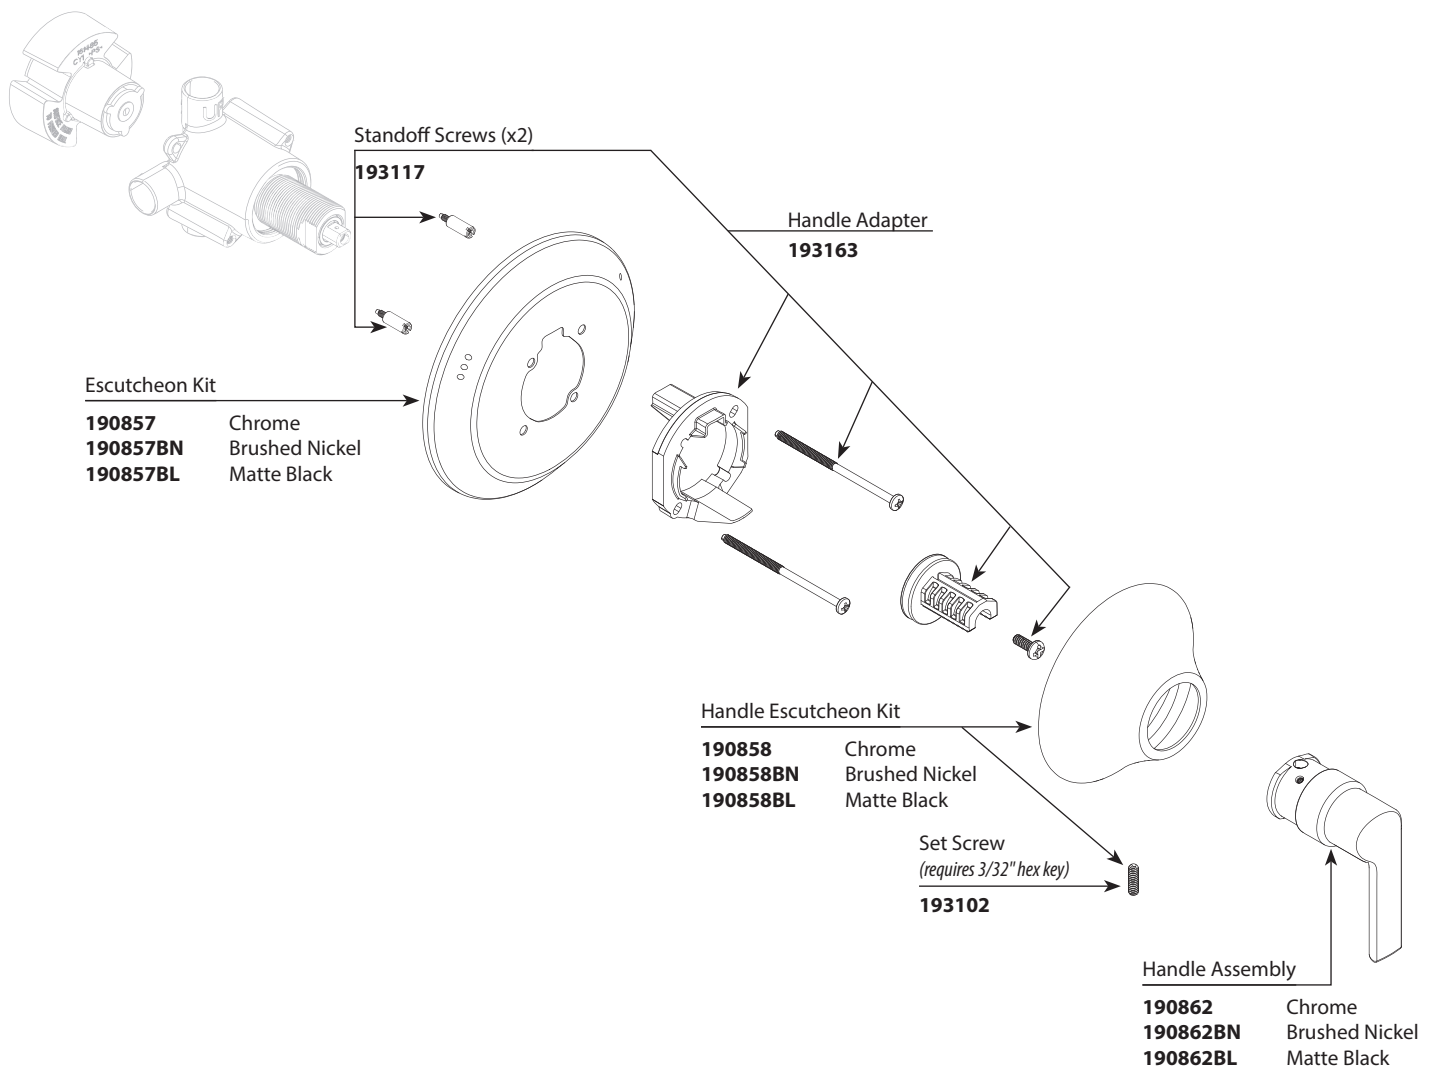

- Order by Part Number
- Trim can be used with 3362 valve

DOUX™		
Three Independent Function Transfer Valve Trim Kit		
MODEL	HANDLE	FINISH
TS9205	Lever	Chrome
TS9205BN	Lever	Brushed Nickel
TS9205BL	Lever	Matte Black

Optional Handle Extension Kit
193114