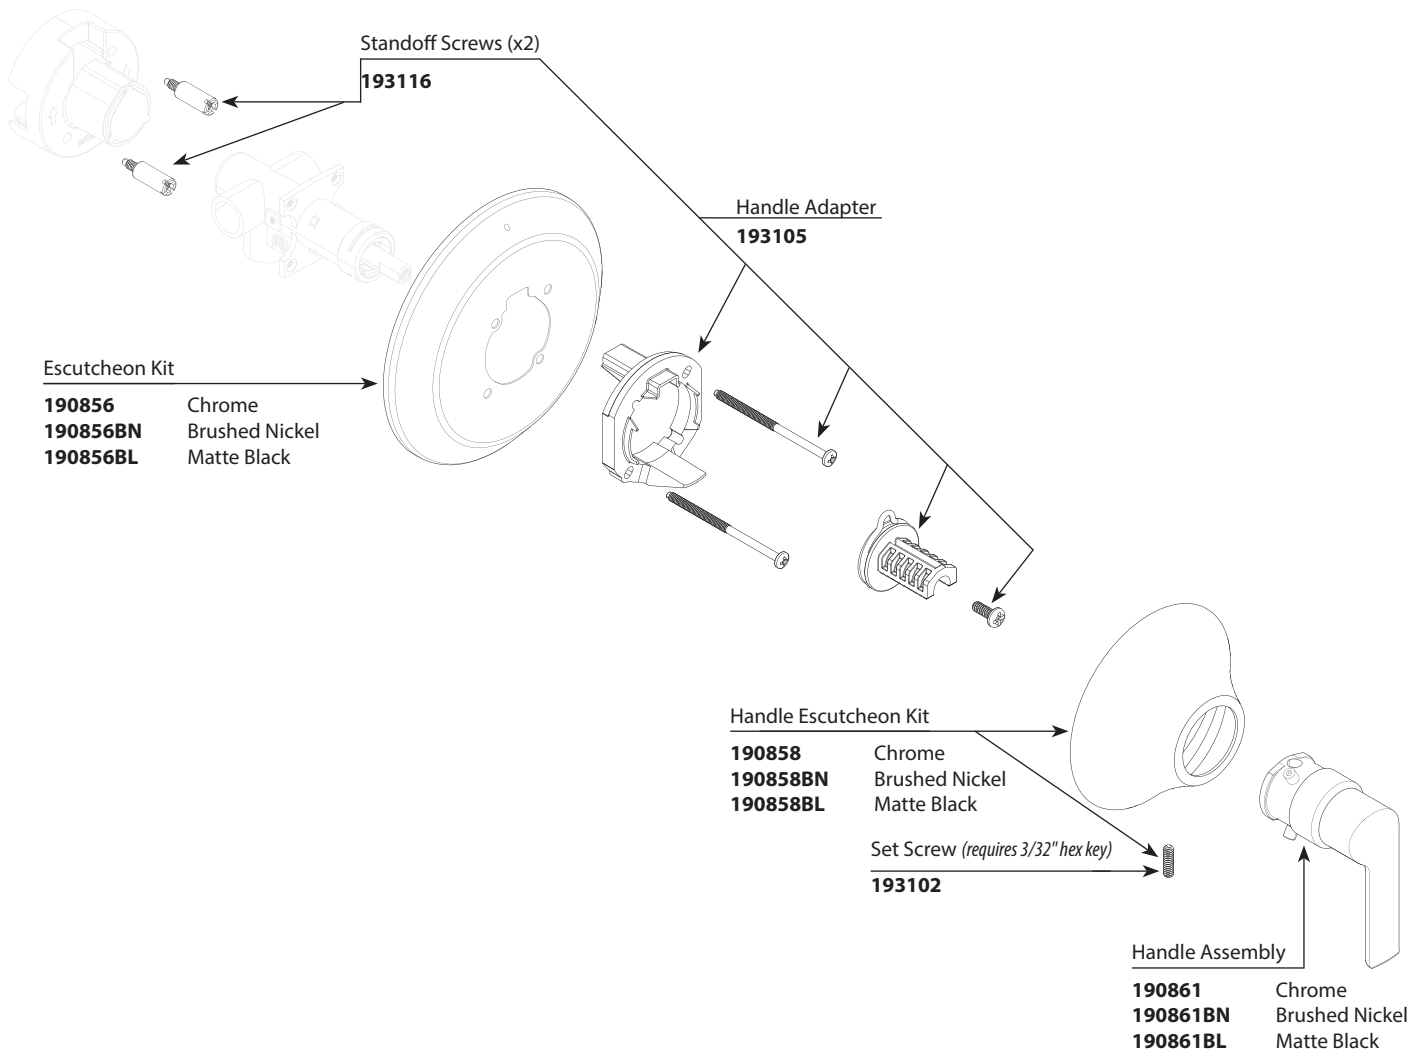

- Order by Part Number
- Trim can be used with 3372 series or 3375 series valve

<b>DOUX™</b>		
<b>Two/Three Function Transfer Valve Trim Kit</b>		
<b>MODEL</b>	<b>HANDLE</b>	<b>FINISH</b>
TS9204	Lever	Chrome
TS9204BN	Lever	Brushed Nickel
TS9204BL	Lever	Matte Black

Optional Handle Extension Kit  
**193113**

MOEN, TS9204, 33000551, 193113