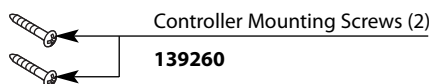

Buy it for looks. Buy it for life.®

Order by Part Number

*Use with S4994 valve, 4898 spout shank, and TS3495 series controller

Illustrated Parts

ioDIGITAL™ ARRIS™		io™ Digital Controller Only	
Diverting Roman Tub Filler			
*MODEL	FINISH	MODEL	FINISH
TS92004	Chrome	TS3495	Chrome
TS92004BN	Brushed Nickel	TS3495BN	Brushed Nickel