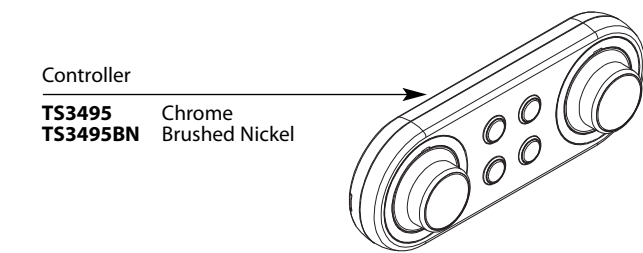

Buy it for looks. Buy it for life.®

Order by Part Number

*Use with S4994 valve, 4898 spout shank, and TS3495 series controller

Illustrated Parts

ioDIGITAL™ ARRIS™		io™ Digital Controller Only	
Diverting Roman Tub Filler			
*MODEL	FINISH	MODEL	FINISH
TS92004	Chrome	TS3495	Chrome
TS92004BN	Brushed Nickel	TS3495BN	Brushed Nickel