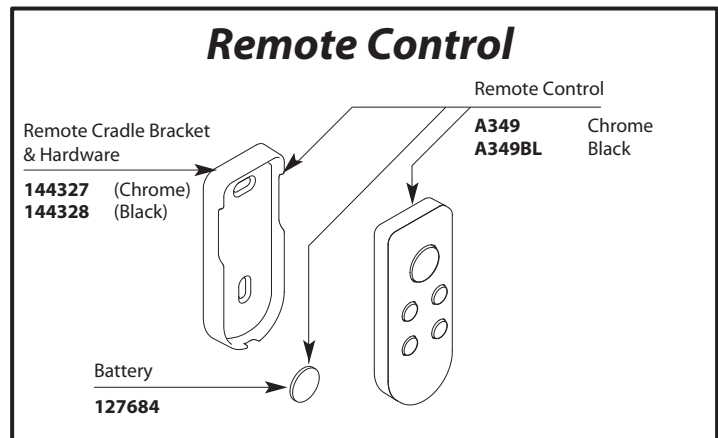

Buy it for looks. Buy it for life.®

Order by Part Number

*Use with S4994 valve, 4898 spout shank, and TS3495 series controller

Illustrated Parts

ioDIGITAL™ ARRIS™		io™ Digital Controller Only	
Diverting Roman Tub Filler			
*MODEL	FINISH	MODEL	FINISH
TS92004	Chrome	TS3495	Chrome
TS92004BN	Brushed Nickel	TS3495BN	Brushed Nickel