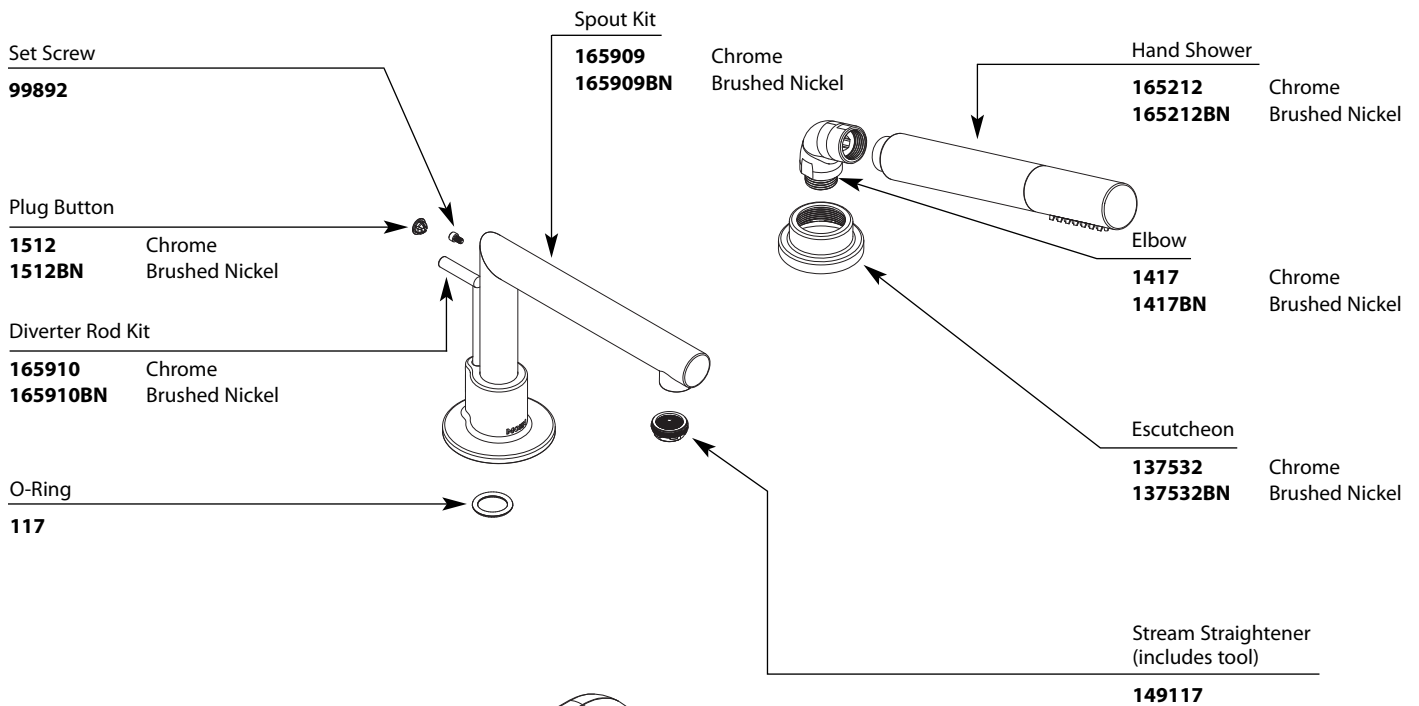

Buy it for looks. Buy it for life.®

Order by Part Number

*Use with S4994 valve, 4898 spout shank, and TS3495 series controller

Illustrated Parts

ioDIGITAL™ ARRIS™		io™ Digital Controller Only	
Diverting Roman Tub Filler			
*MODEL	FINISH	MODEL	FINISH
TS92004	Chrome	TS3495	Chrome
TS92004BN	Brushed Nickel	TS3495BN	Brushed Nickel