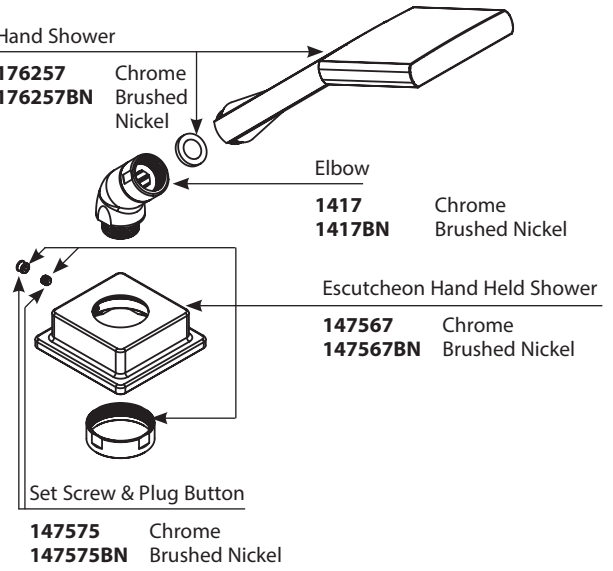

Lift Rod Roman Tub

147569 Chrome
147569BN Brushed Nickel

Handle Plug Button Kit & Set Screw

147558 Grey, Red, & Blue

Hand Shower

176257 Chrome
176257BN Brushed Nickel

Lift Rod Bearing

147570

Plug Button

1512 Chrome
1512BN Brushed Nickel

Set Screw & Roll Pin

99892

Spout Kit

147568 Chrome
147568BN Brushed Nickel

O-Ring Kit

96778

Handle Adapter

147559

Handle Kit

147557 Chrome
147557BN Brushed Nickel

Spout Escutcheon

147566 Chrome
147566BN Brushed Nickel

Handle Escutcheon

147563 Chrome
147563BN Brushed Nickel

Prior to 1/2017

Handle Extension & Escutcheon Adjuster
(For valves sold before 8/08)
106378

Escutcheon Adjuster
(For valves sold after 8/08)
142981