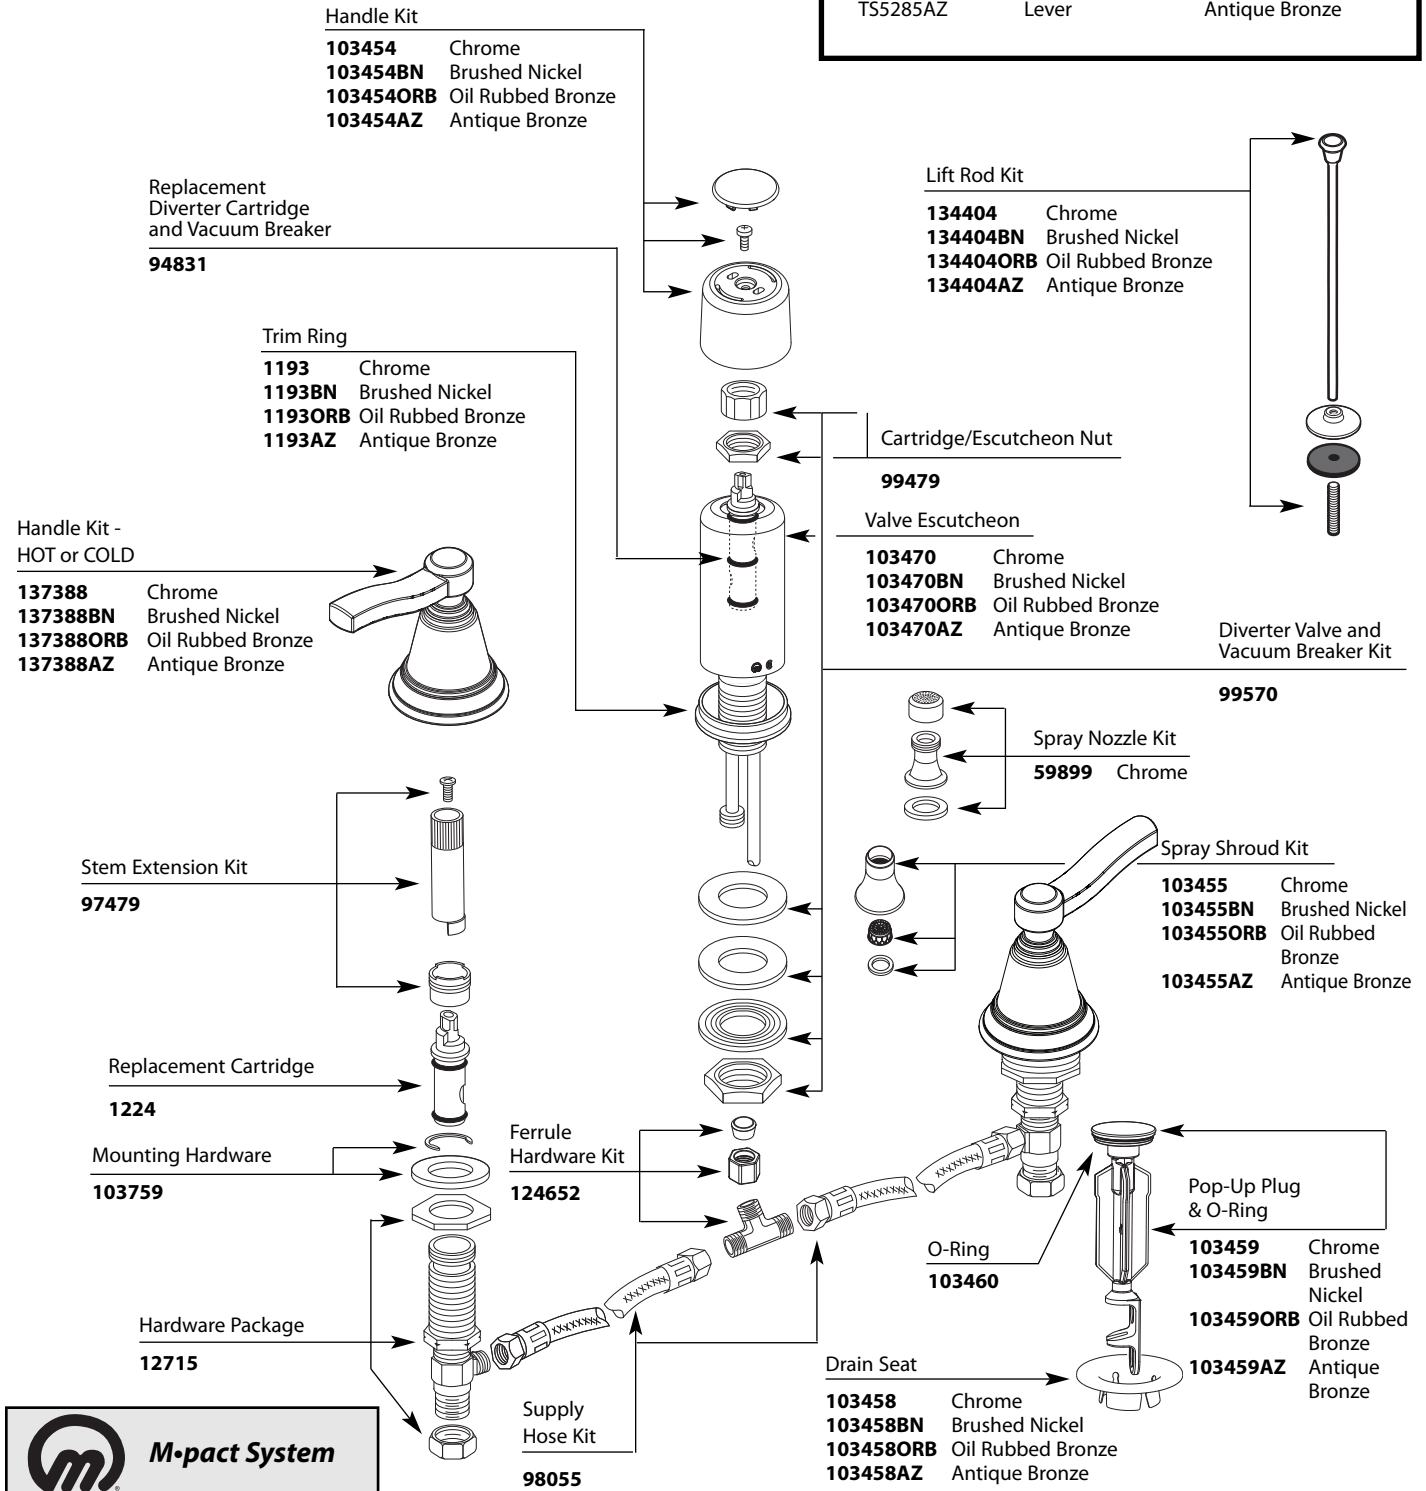

Buy it for looks. Buy it for life.®

■ Order by Part Number

# Illustrated Parts

ROTHBURY™ Two-Handle Bidet		
MODEL	HANDLE	FINISH
TS5285	Lever	Chrome
TS5285BN	Lever	Brushed Nickel
TS5285ORB	Lever	Oil Rubbed Bronze
TS5285AZ	Lever	Antique Bronze

TO ORDER PARTS CALL: 1-800-BUY-MOEN