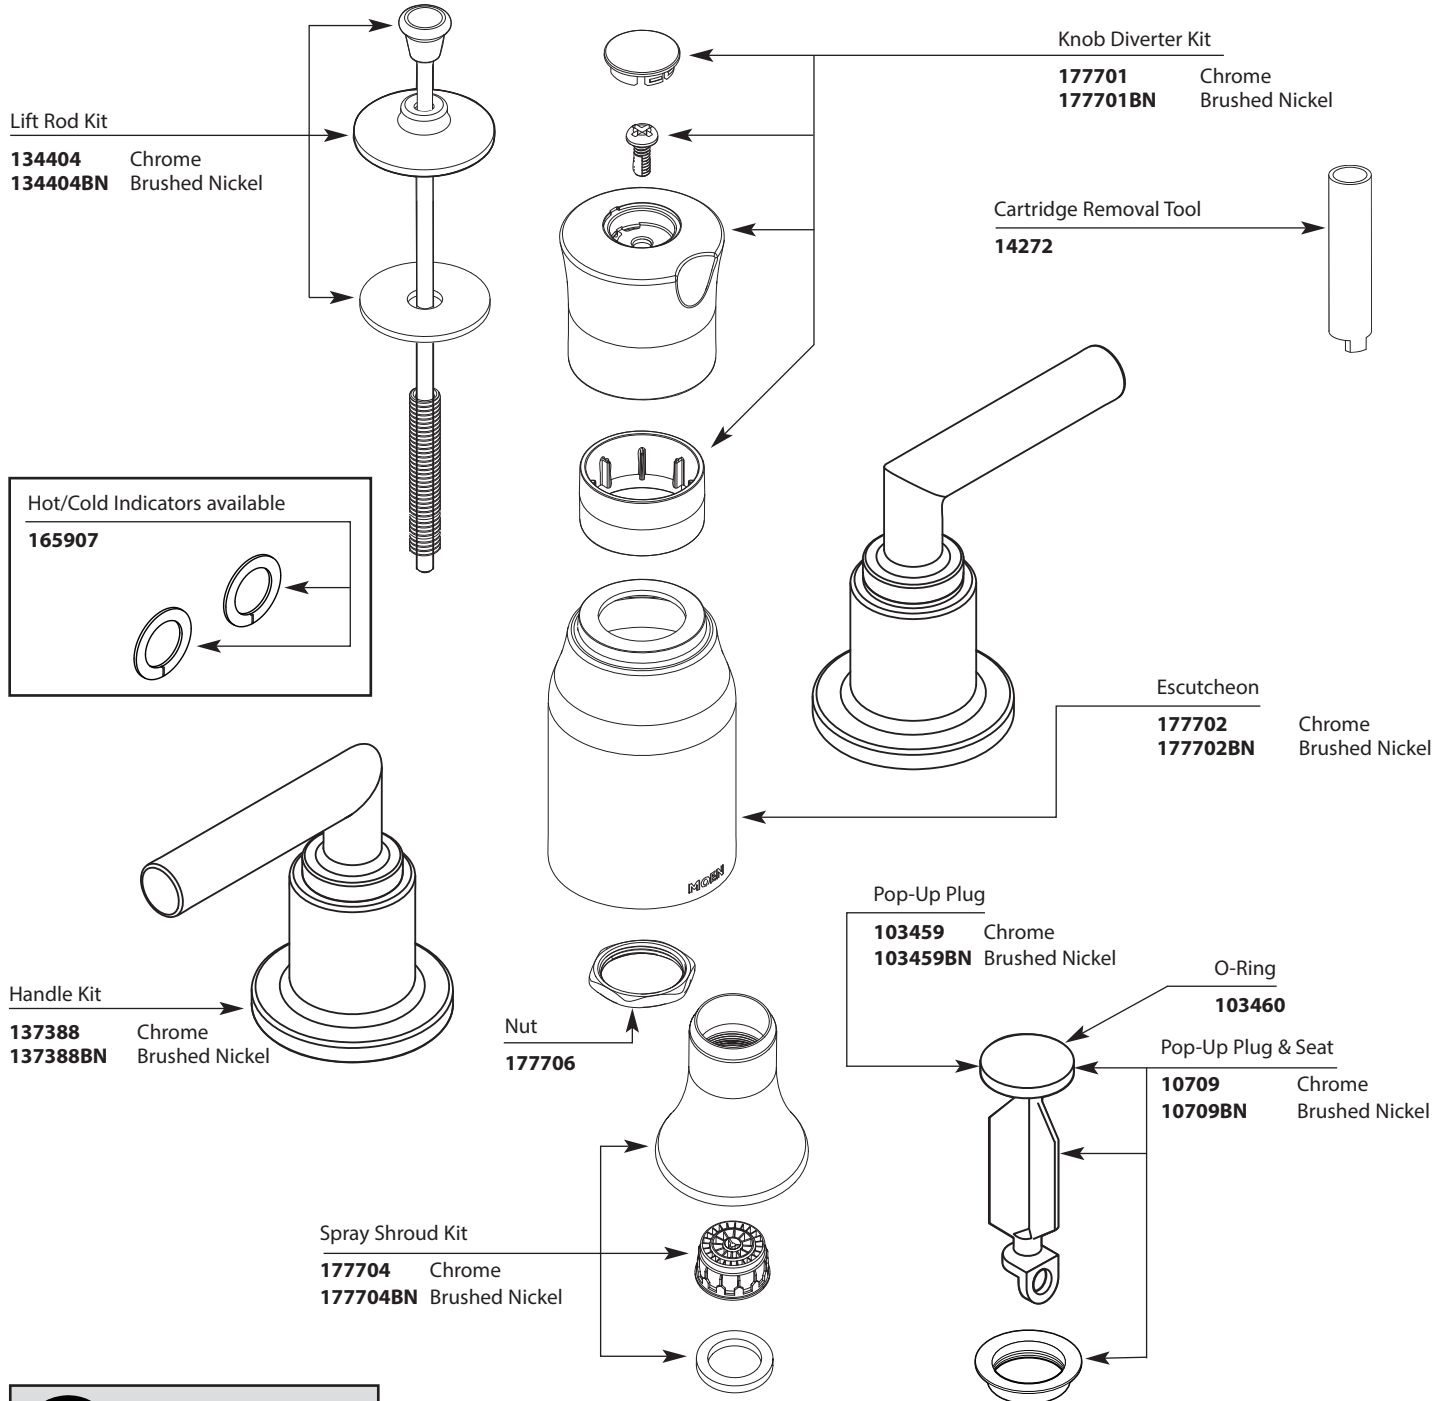

Buy it for looks. Buy it for life.®

Illustrated Parts

■ Order by Part Number

■ Use with 9265 valve

*There is more than 1 version of this model
Page down to identify the version you have*

ARRIS™ Two-Handle Bidet		
MODEL	HANDLE	FINISH
TS52005	Lever	Chrome
TS52005BN	Lever	Brushed Nickel

Buy it for looks. Buy it for life.®

- Order by Part Number
- Use w/valve 9200

Illustrated Parts

ARRIS™ Two-Handle Bidet		
MODEL	HANDLE	FINISH
TS52005	Lever	Chrome
TS52005BN	Lever	Brushed Nickel

TO ORDER PARTS CALL: 1-800-BUY-MOEN