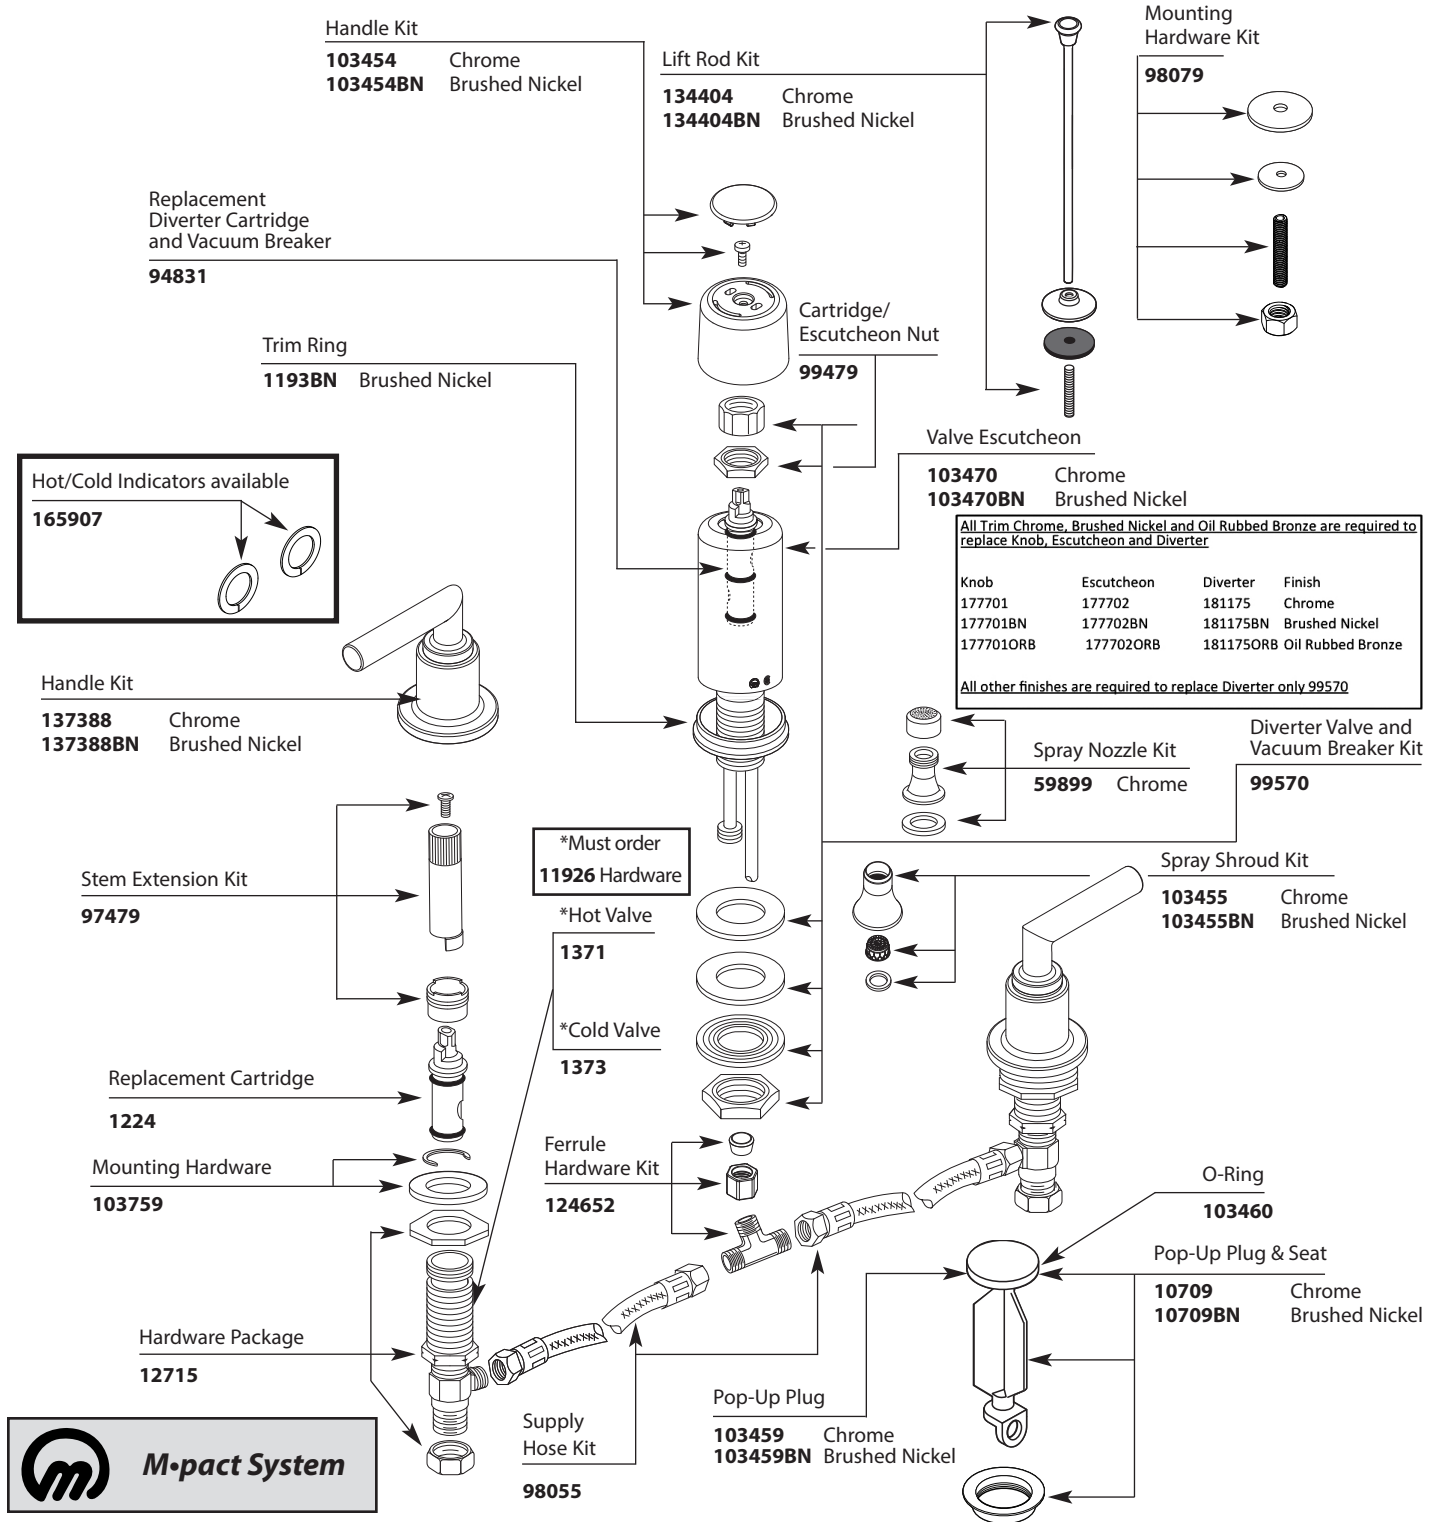

Buy it for looks. Buy it for life.®

Illustrated Parts

■ Order by Part Number

■ Use with 9265 valve

*There is more than 1 version of this model
Page down to identify the version you have*

ARRIS™ Two-Handle Bidet		
MODEL	HANDLE	FINISH
TS52005	Lever	Chrome
TS52005BN	Lever	Brushed Nickel

Buy it for looks. Buy it for life.®

- Order by Part Number
- Use w/valve 9200

Illustrated Parts

ARRIS™ Two-Handle Bidet		
MODEL	HANDLE	FINISH
TS52005	Lever	Chrome
TS52005BN	Lever	Brushed Nickel

TO ORDER PARTS CALL: 1-800-BUY-MOEN