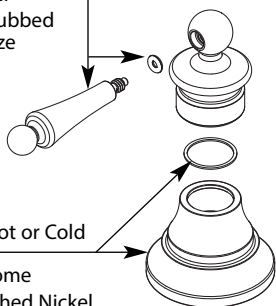

Handle Hub Kit - Hot or Cold

- **116629** Chrome
- **116629BN** Brushed Nickel
- **116629WR** Wrought Iron
- **116629NL** Nickel
- **116629ORB** Oil Rubbed Bronze

Stem Extension Kit

97344

Replacement Cartridge

1224

Mounting Hardware

103759

Hardware Kit

12715

Replacement Diverter Cartridge and Vacuum Breaker

94831

Trim Ring

- **1193** Chrome
- **1193BN** Brushed Nickel
- **1193WR** Wrought Iron
- **1193NL** Nickel
- **1193ORB** Oil Rubbed Bronze

Handle Kit

- **103454** Chrome
- **103454BN** Brushed Nickel
- **103454WR** Wrought Iron
- **103454NL** Nickel
- **103454ORB** Oil Rubbed Bronze

Lift Rod Kit

- **134404** Chrome
- **134404BN** Brushed Nickel
- **134404WR** Wrought Iron
- **134404NL** Nickel
- **134404ORB** Oil Rubbed Bronze

Cartridge/Escutcheon Nut

99479

Valve Escutcheon

- **103470** Chrome
- **103470BN** Brushed Nickel
- **103470WR** Wrought Iron
- **103470NL** Nickel
- **103470ORB** Oil Rubbed Bronze

Diverter Valve and Vacuum Breaker Kit

99570

Spray Nozzle Kit

59899 Chrome

Spray Shroud Kit

- **103455** Chrome
- **103455BN** Brushed Nickel
- **103455WR** Wrought Iron
- **103455NL** Nickel
- **103455ORB** Oil Rubbed Bronze

Pop-Up Plug & Seat

- **10709** Chrome
- **10709NL** Nickel
- **10709BN** Brushed Nickel
- **10709ORB** Oil Rubbed Bronze

Supply Hose Kit

98055