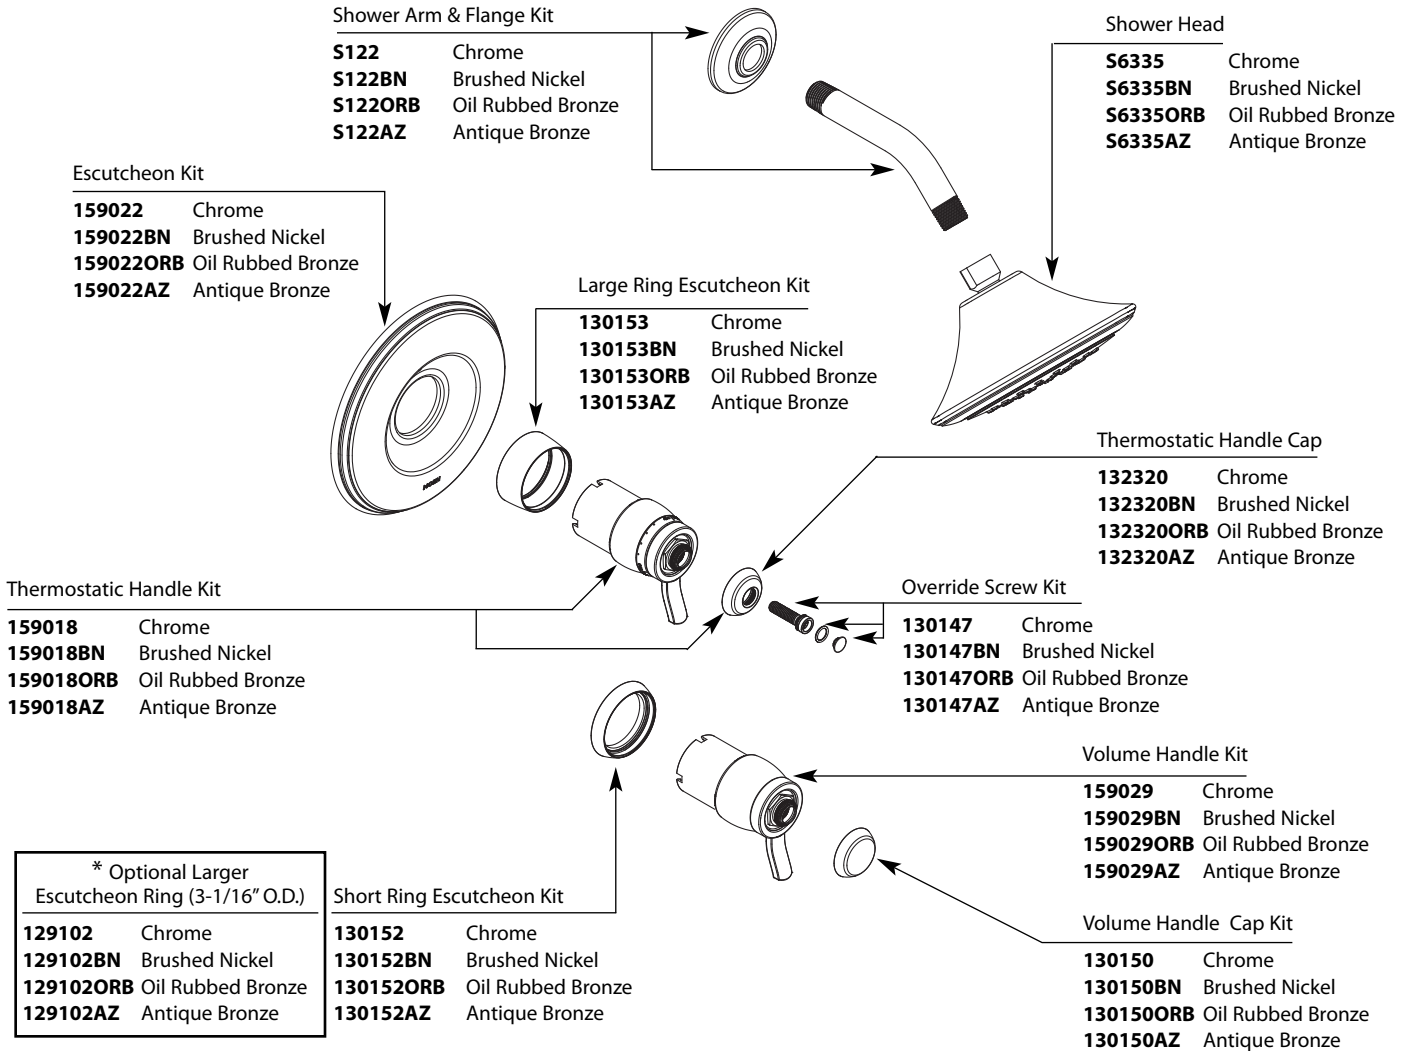

Buy it for looks. Buy it for life.®

Illustrated Parts

■ Order by Part Number

■ Trim can be used with S3371 thermostatic valve and S3600 volume control valve.

| Rothbury™ ExactTemp® 3/4" Thermostatic Shower Trim | | |
|-------------------------------------------------------|------------------|-------------------|
| Valve Trim Only | Shower Trim Only | Finish |
| TS3760 | TS8115 | Chrome |
| TS3760BN | TS8115BN | Brushed Nickel |
| TS3760ORB | TS8115ORB | Oil Rubbed Bronze |
| TS3760AZ | TS8115AZ | Antique Bronze |

Available Separately