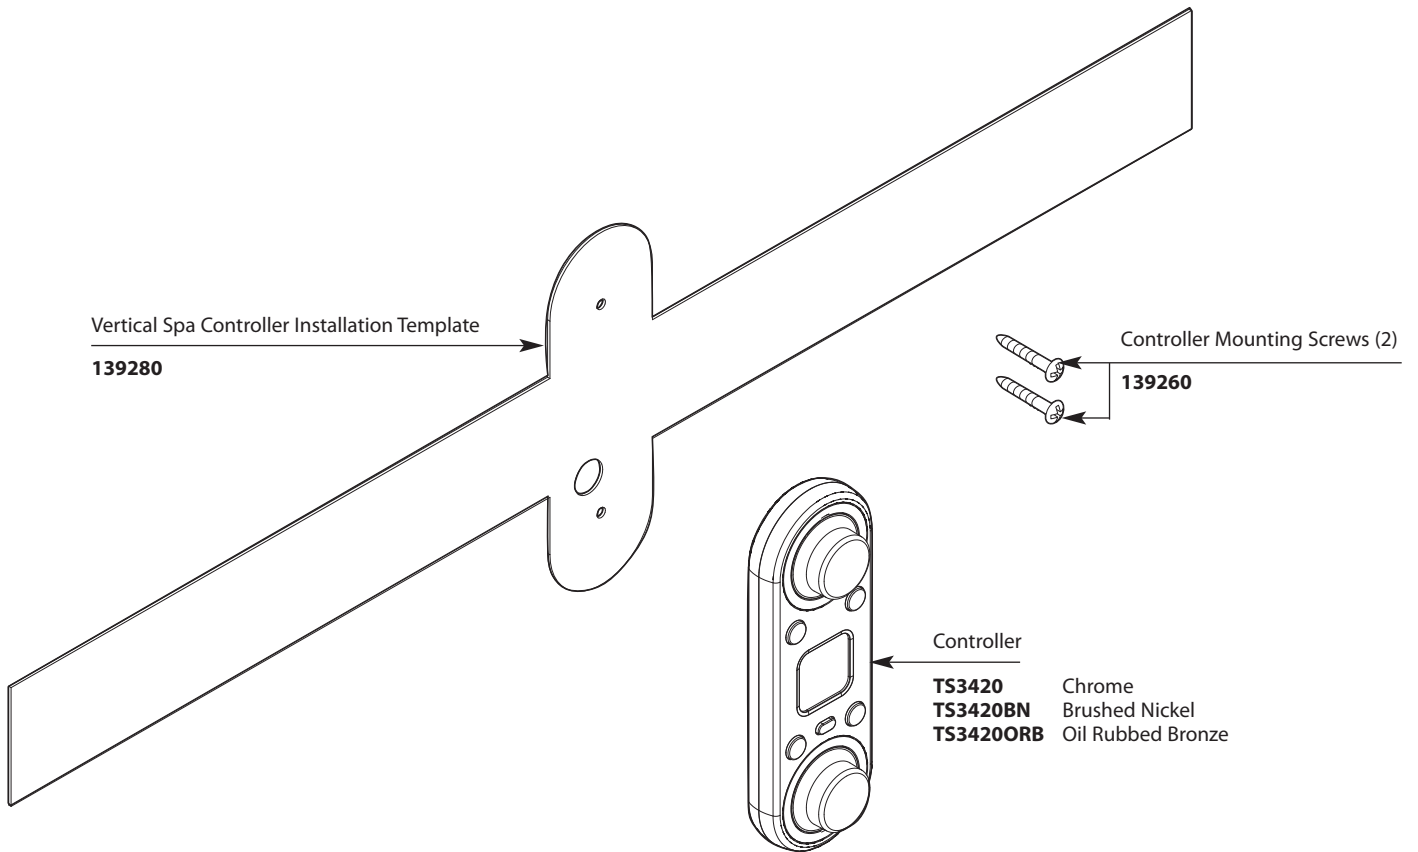

Buy it for looks. Buy it for life.®

Illustrated Parts

■ Order by Part Number

■ Use with S3384 valve

ioDIGITAL™ Vertical Spa Trim

| ioDIGITAL CONTROLLER ONLY | | ioDIGITAL VERTICAL SPA TRIM SET | |
|---------------------------|-------------------|---------------------------------|-------------------|
| MODEL | FINISH | MODEL | FINISH |
| TS3420 | Chrome | TS295 | Chrome |
| TS3420BN | Brushed Nickel | TS295BN | Brushed Nickel |
| TS3420ORB | Oil Rubbed Bronze | TS295ORB | Oil Rubbed Bronze |

Remote Control