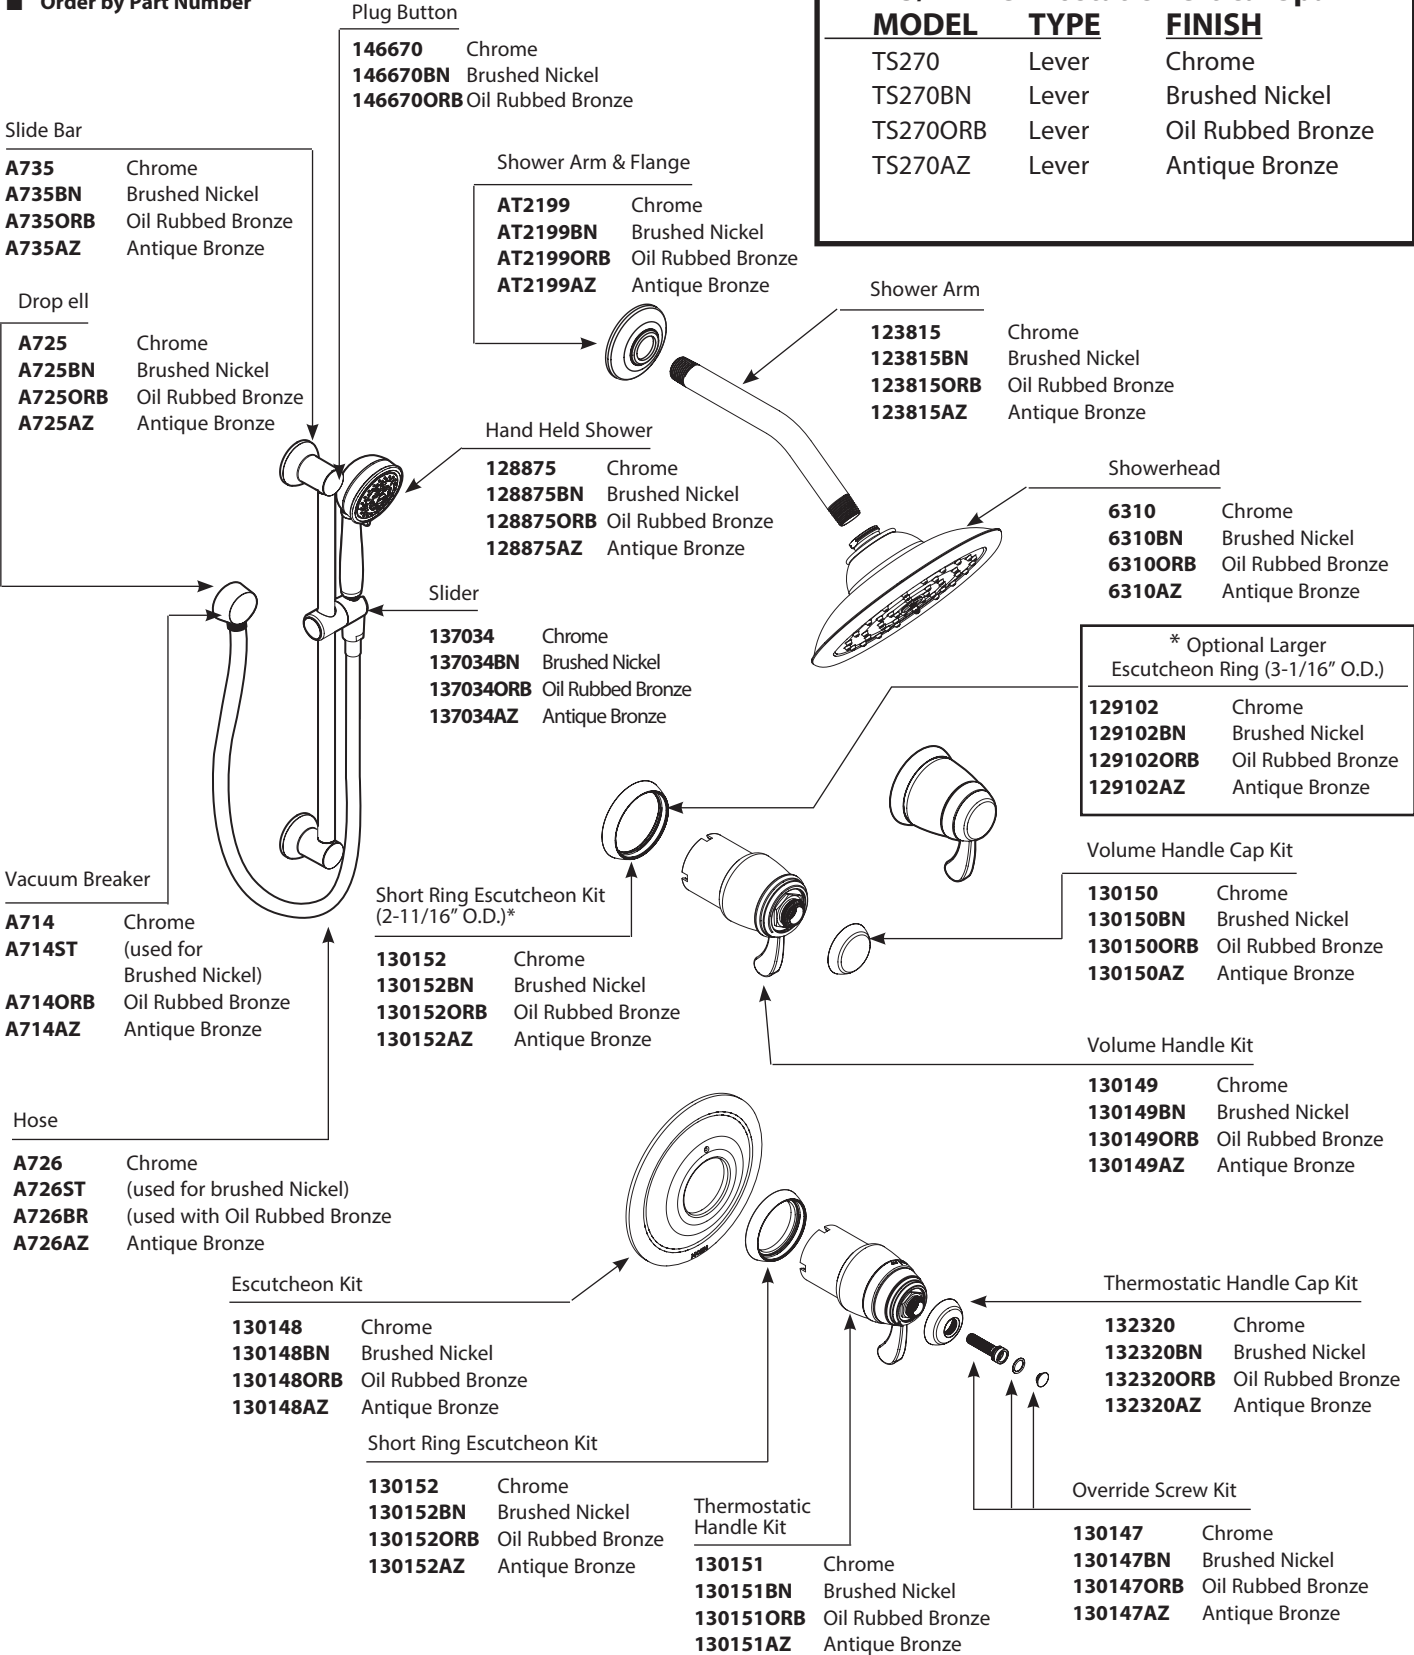

# Illustrated Parts

■ Order by Part Number

MOEN® ExactTemp® 3/4" Thermostatic Vertical Spa		
MODEL	TYPE	FINISH
TS270	Lever	Chrome
TS270BN	Lever	Brushed Nickel
TS270ORB	Lever	Oil Rubbed Bronze
TS270AZ	Lever	Antique Bronze

* Optional Larger Escutcheon Ring (3-1/16" O.D.)	
<b>129102</b>	Chrome
<b>129102BN</b>	Brushed Nickel
<b>129102ORB</b>	Oil Rubbed Bronze
<b>129102AZ</b>	Antique Bronze