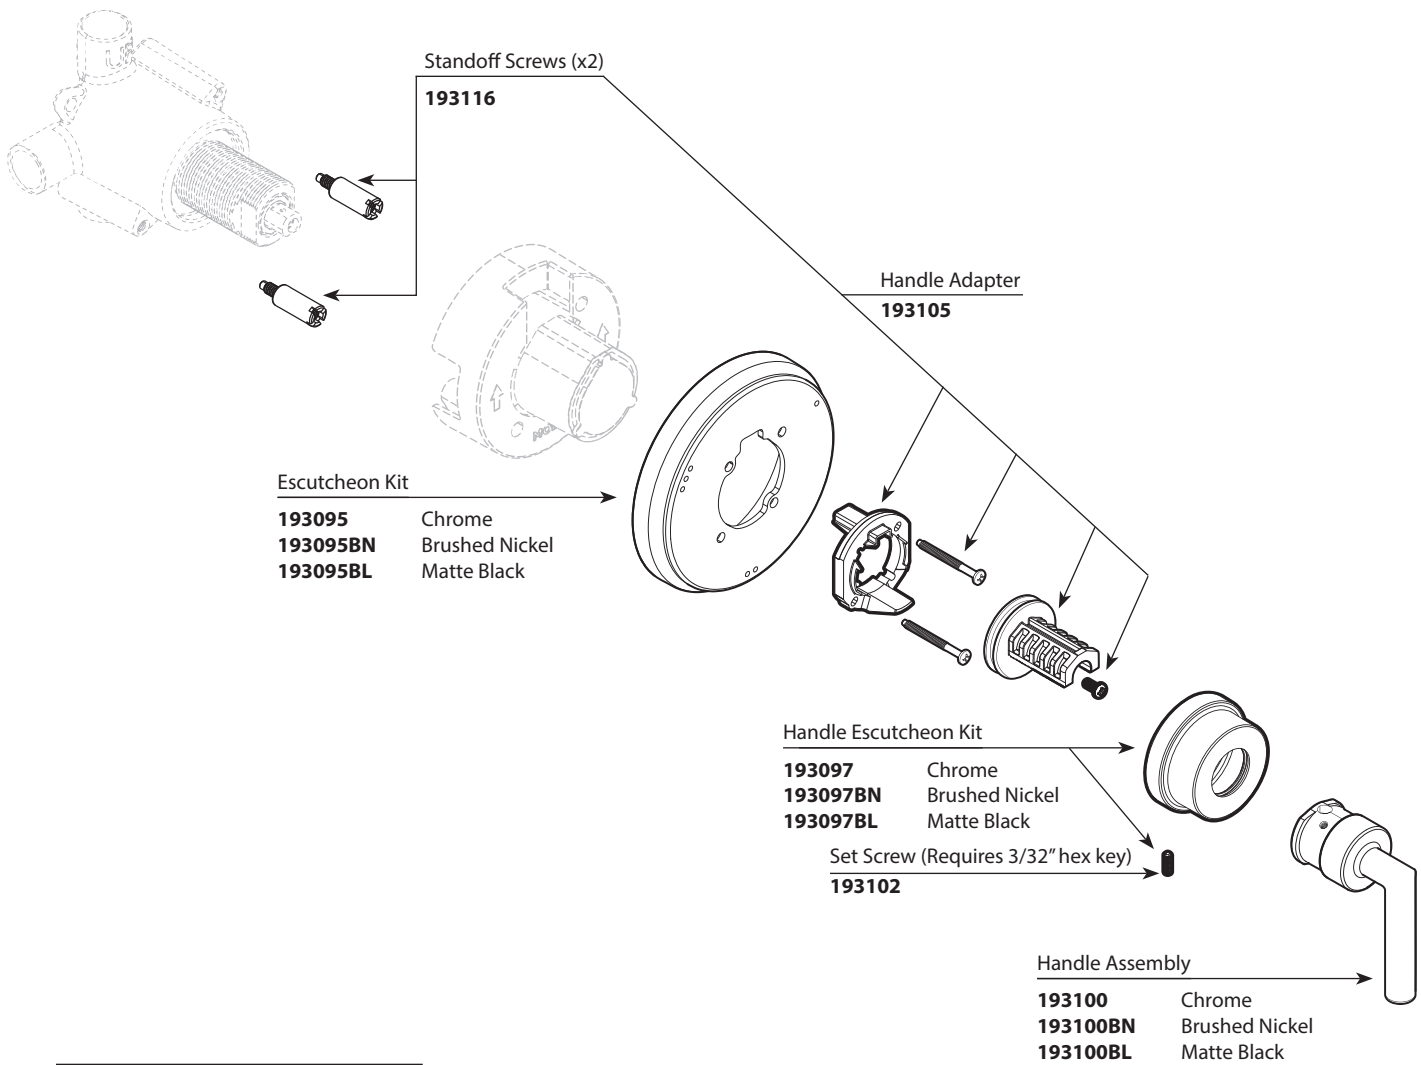

■ Order by Part Number

■ Trim can be used with 3372 series or 3375 series valve

*There is more than 1 version of this model.
Page down to identify the version you have.*

Arris™ Two/Three Function Transfer Valve Trim Kit		
MODEL	TYPE	FINISH
TS23005	Lever	Chrome
TS23005BN	Lever	Brushed Nickel
TS23005BL	Lever	Matte Black

Optional Handle Extension Kit
193113

■ Order by Part Number

Arris™ Multi-Function Transfer Valve Trim Kit		
MODEL	TYPE	FINISH
TS23005	Lever	Chrome
TS23005BN	Lever	Brushed Nickel