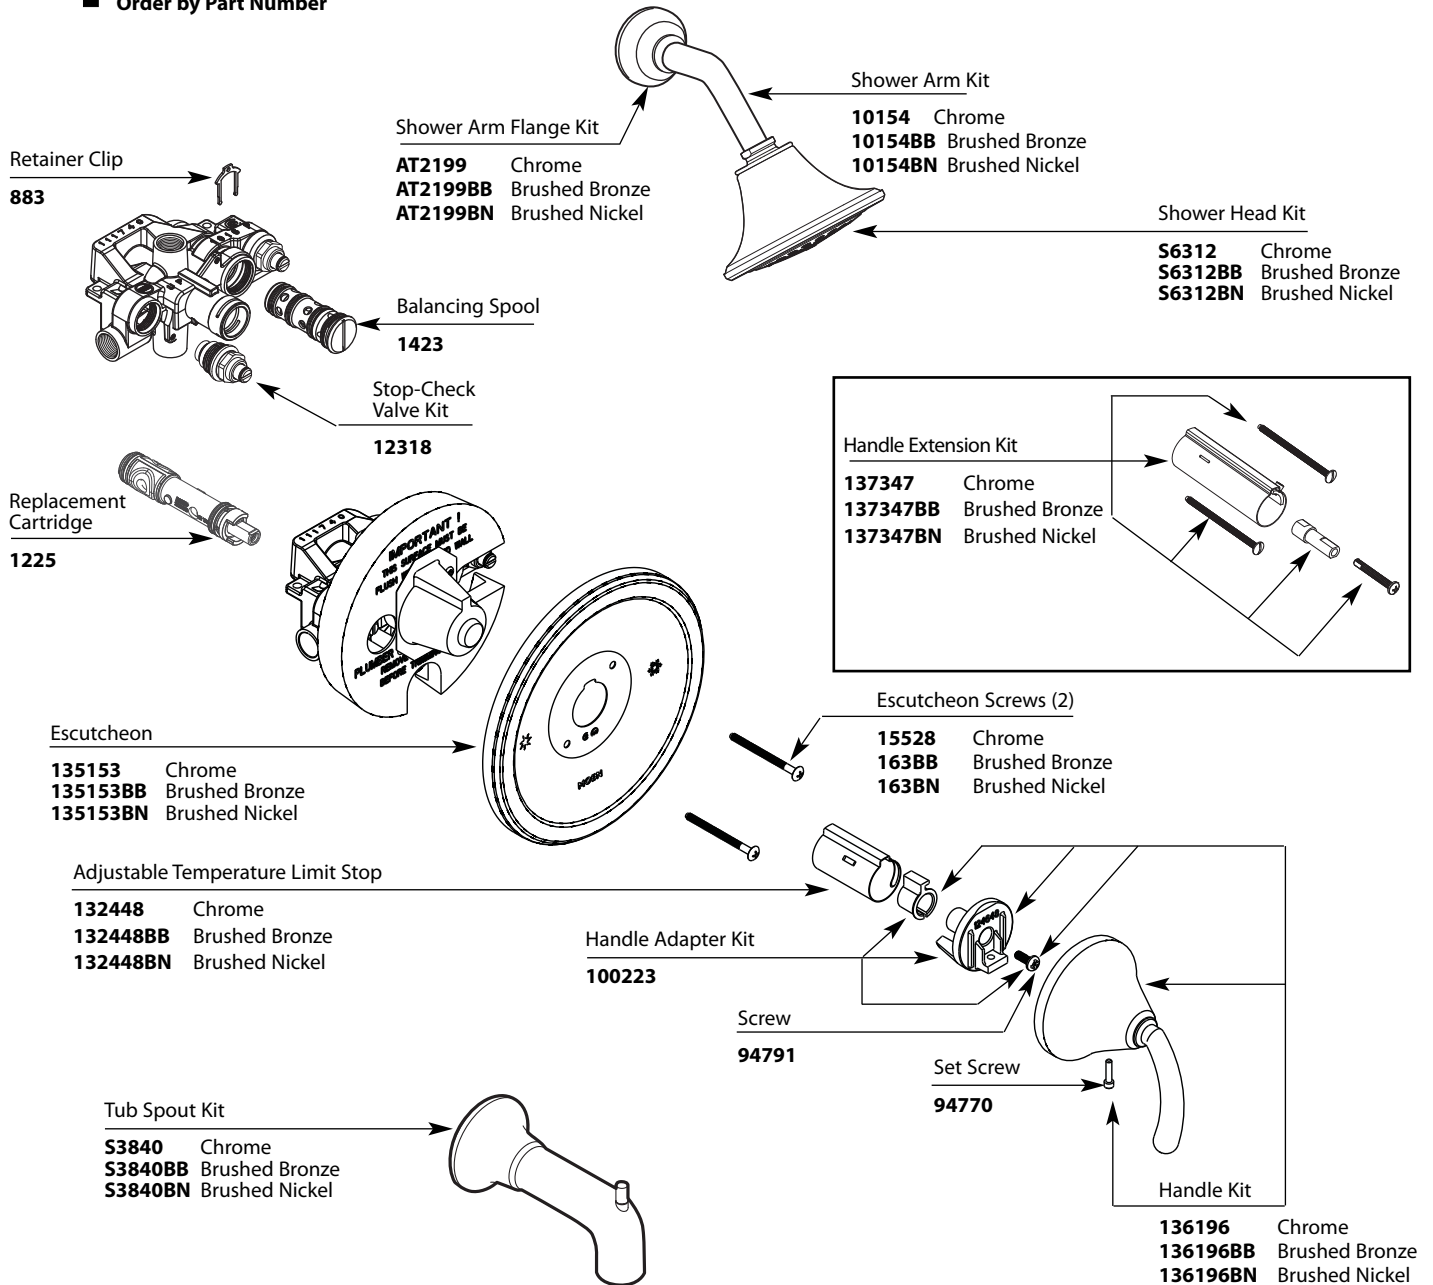

Buy it for looks. Buy it for life.®

Illustrated Parts

Valve Trim			Shower Only			Tub & Shower		
MODEL	HANDLE	FINISH	MODEL	HANDLE	FINISH	MODEL	HANDLE	FINISH
TS2154	Lever	Chrome	TS2155	Lever	Chrome	TS2156	Lever	Chrome
TS2154BB	Lever	Brushed Bronze	TS2155BB	Lever	Brushed Bronze	TS2156BB	Lever	Brushed Bronze
TS2154BN	Lever	Brushed Nickel	TS2155BN	Lever	Brushed Nickel	TS2156BN	Lever	Brushed Nickel

■ Order by Part Number

TO ORDER PARTS CALL: 1-800-BUY-MOEN

www.moen.com