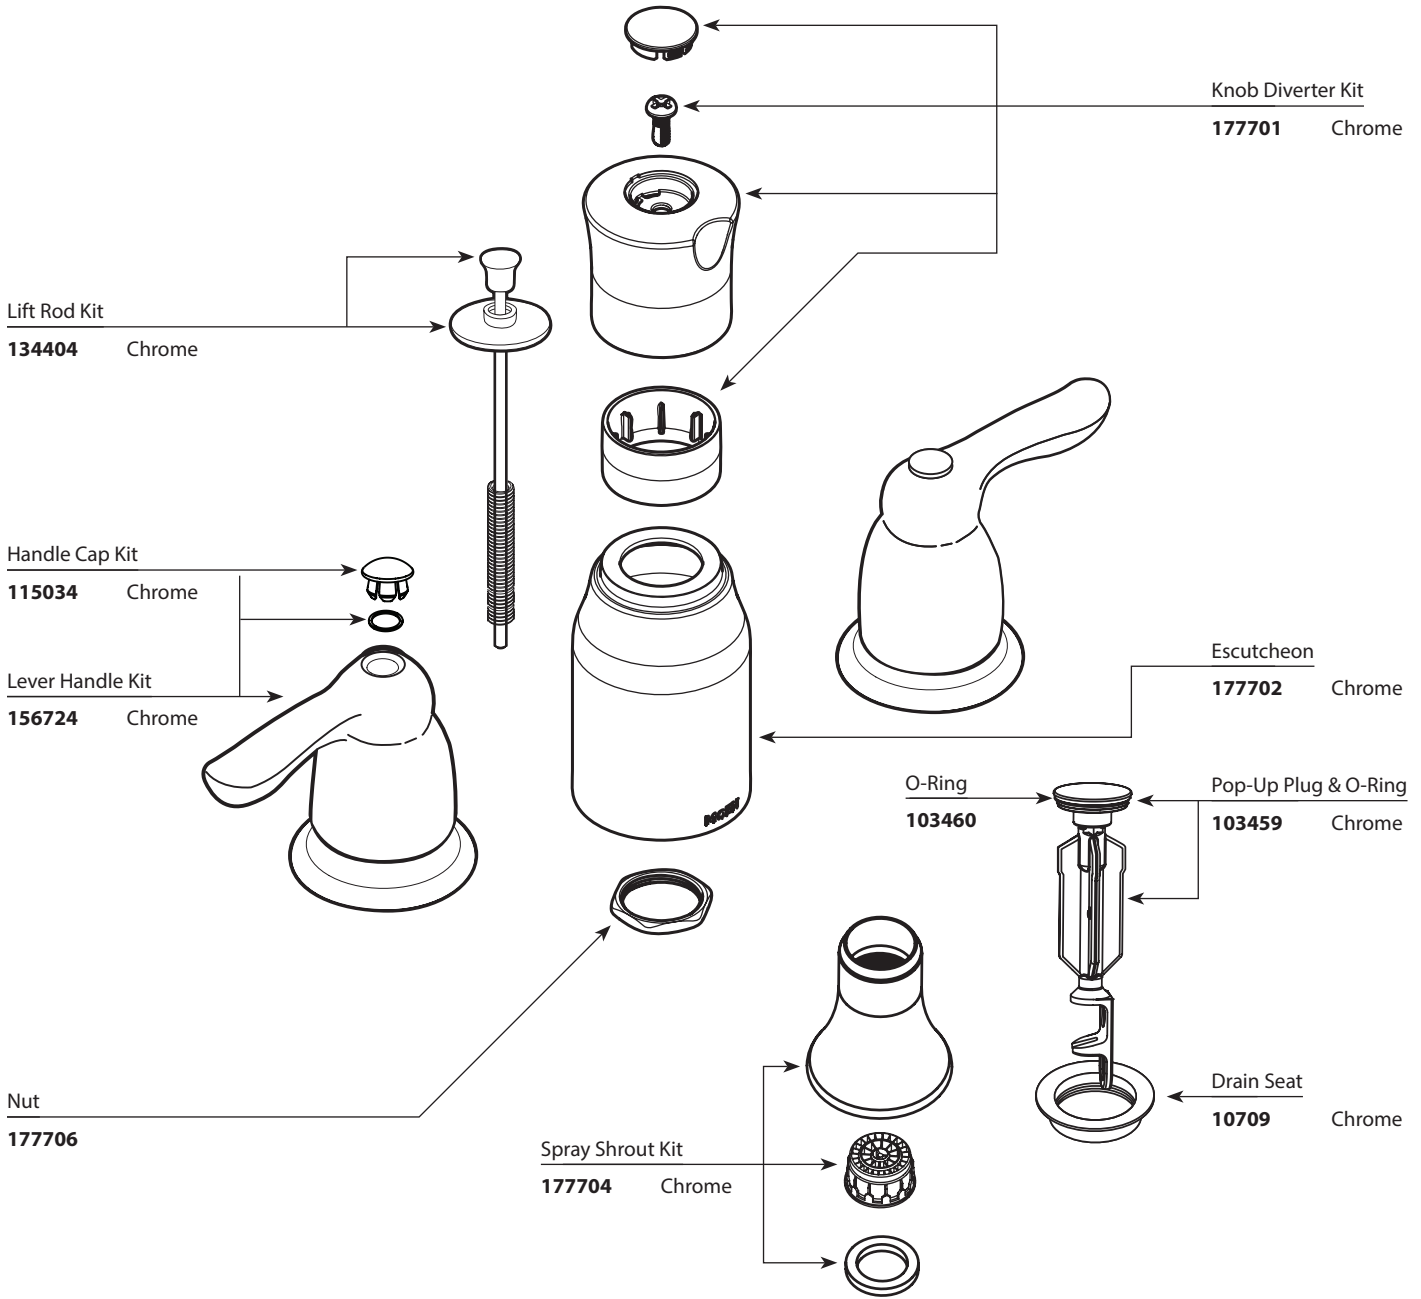

Buy it for looks. Buy it for life.®

Illustrated Parts

■ Order by Part Number

■ Use with 9265 valve

CHATEAU® Two-Handle Bidet		
MODEL TL5265	HANDLE Lever	FINISH Chrome

MOEN IS AN EQUAL OPPORTUNITY EMPLOYER