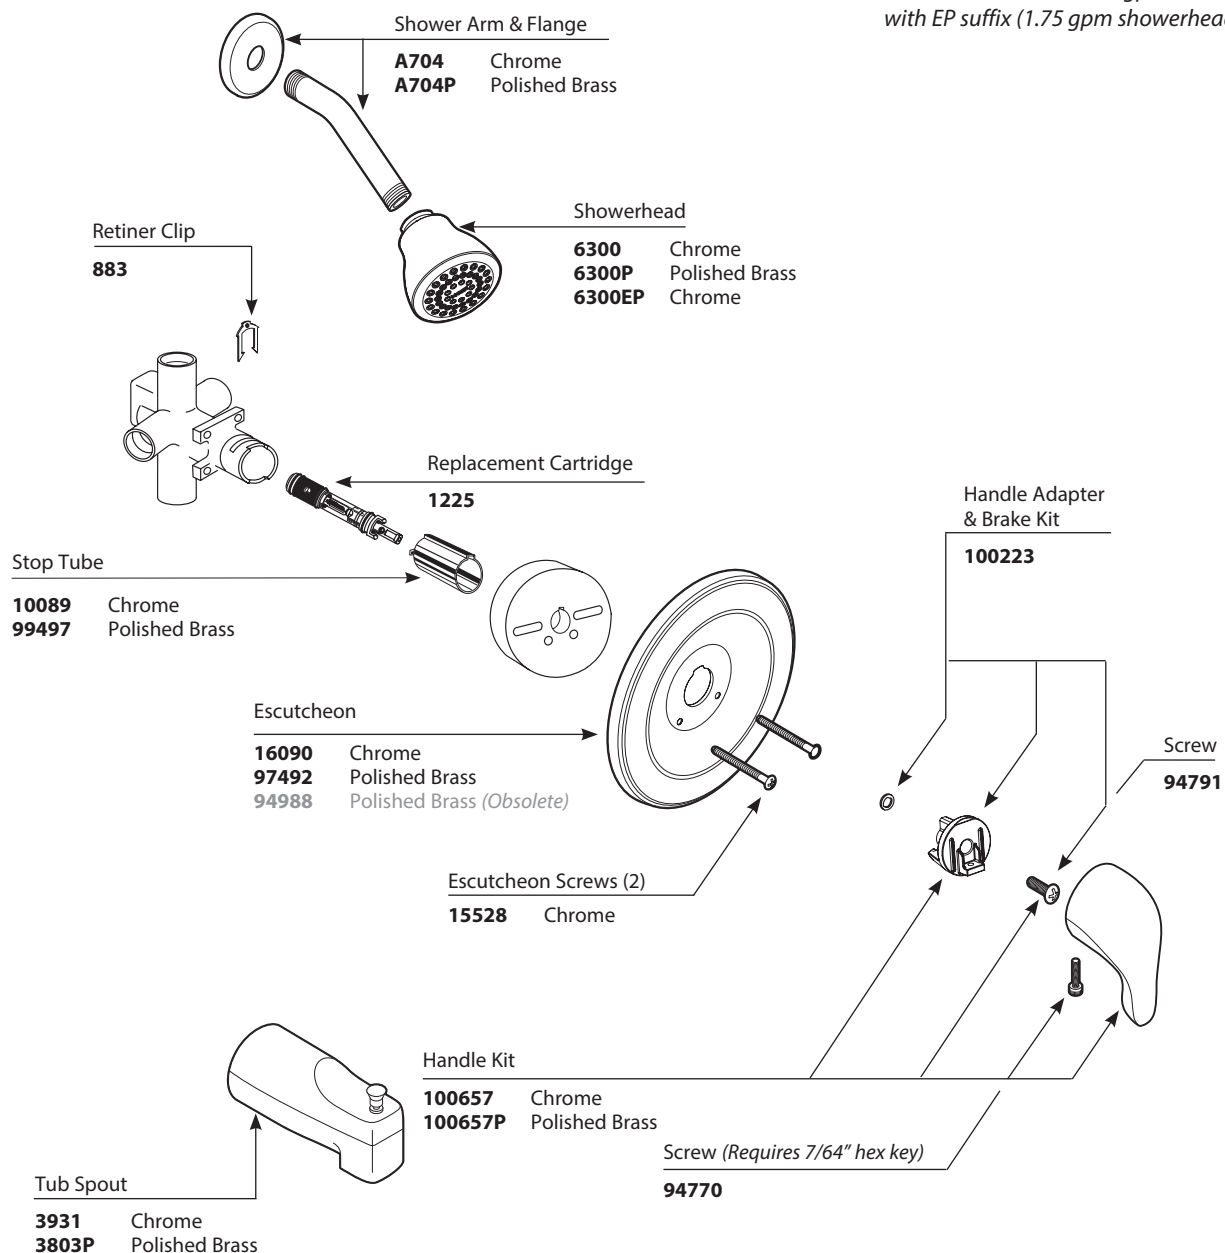

■ Order by Part Number

*There is more than one version of this model.
Page down to identify the version you have.*

CHATEAU® Single-Handle Tub/Shower							
Valve Trim		Shower Only		Tub/Shower		Discontinued	
MODEL		MODEL		MODEL		MODEL	MODEL
TL470	Chrome	TL473	Chrome	TL471	Chrome	TL470P	TL471CP
		TL473EP	Chrome	TL471EP	Chrome	L2720	L2719
						L2605	L2739 Series
						L2625 Series	L2675
						TL471P	L2789
						TL471W	L82519

**All models include a 2.5 gpm showerhead except those with EP suffix (1.75 gpm showerhead)*

■ Order by Part Number

CHATEAU® Single-Handle Tub/Shower			
<u>Valve Trim</u>	<u>Shower Only</u>	<u>Tub/Shower</u>	<u>Discontinued</u>
MODEL	MODEL	MODEL	MODEL
TL470 Chrome	TL473 Chrome	TL471 Chrome	TL470P TL471CP L2720 L2719 L2605 L2625 Series TL471P TL471W
			L2739 Series L2675 L2789 L82519