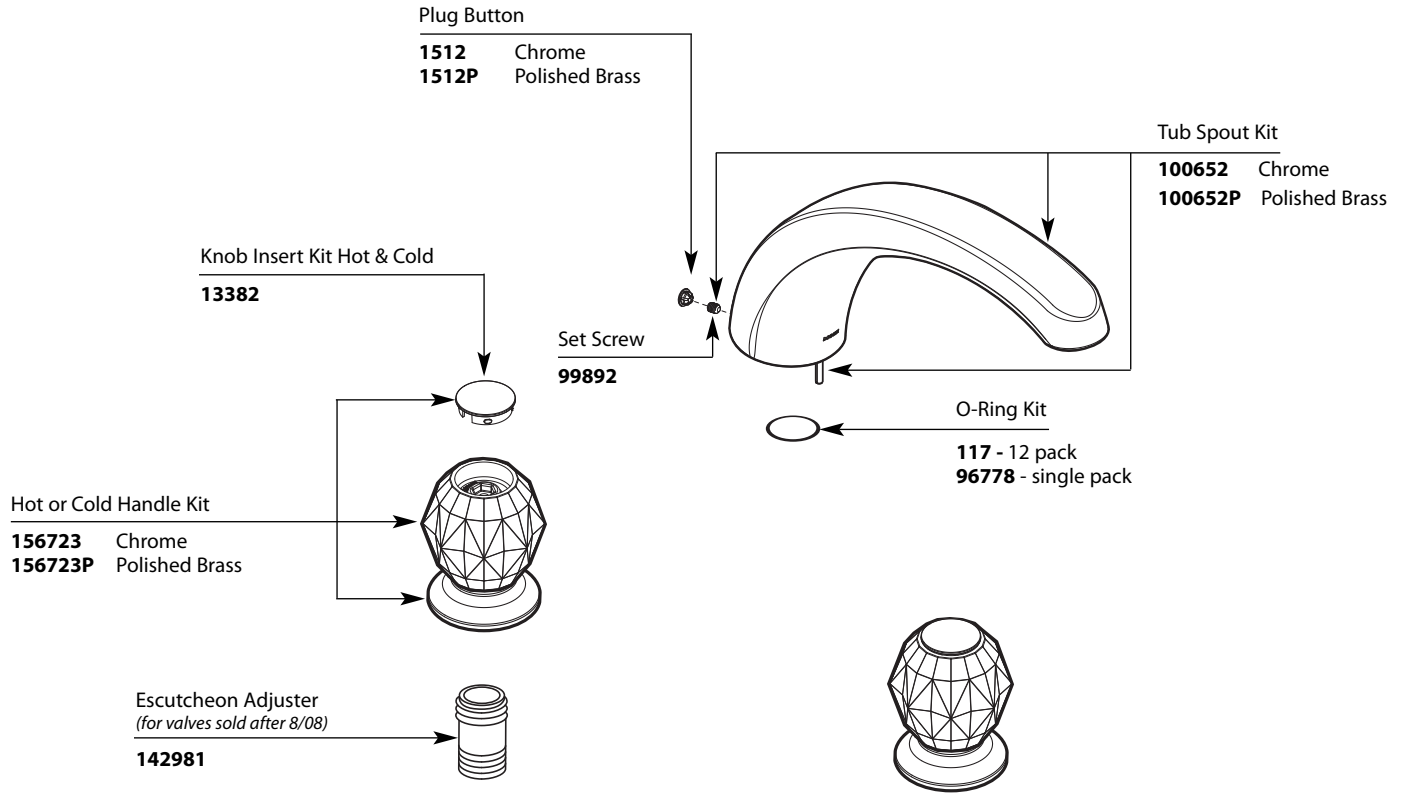

# Illustrated Parts

■ Order by Part Number

■ Trim can be used with either the 4992, 4993 or 4996 valve

<b>CHATEAU®</b>		
<b>Deck Mount Two-Handle Roman Tub Filler Trim</b>		
<u>MODEL</u>	<u>TYPE</u>	<u>FINISH</u>
T999	Knob	Chrome
T999P	Knob	Polished Brass

# Illustrated Parts

■ Order by Part Number

■ Trim can be used with either the 4992, 4993, 4996, 4997, 4999, 64997, or 64999 valve

<b>CHATEAU®</b>		
<b>Deck Mount Two-Handle Roman Tub Filler Trim</b>		
<b>MODEL</b>	<b>TYPE</b>	<b>FINISH</b>
T999	Knob	Chrome
T999P	Knob	Polished Brass
<b>DISCONTINUED SKUS</b>		
T999A	Knob	Antique Brass
T999W	Knob	Glacier