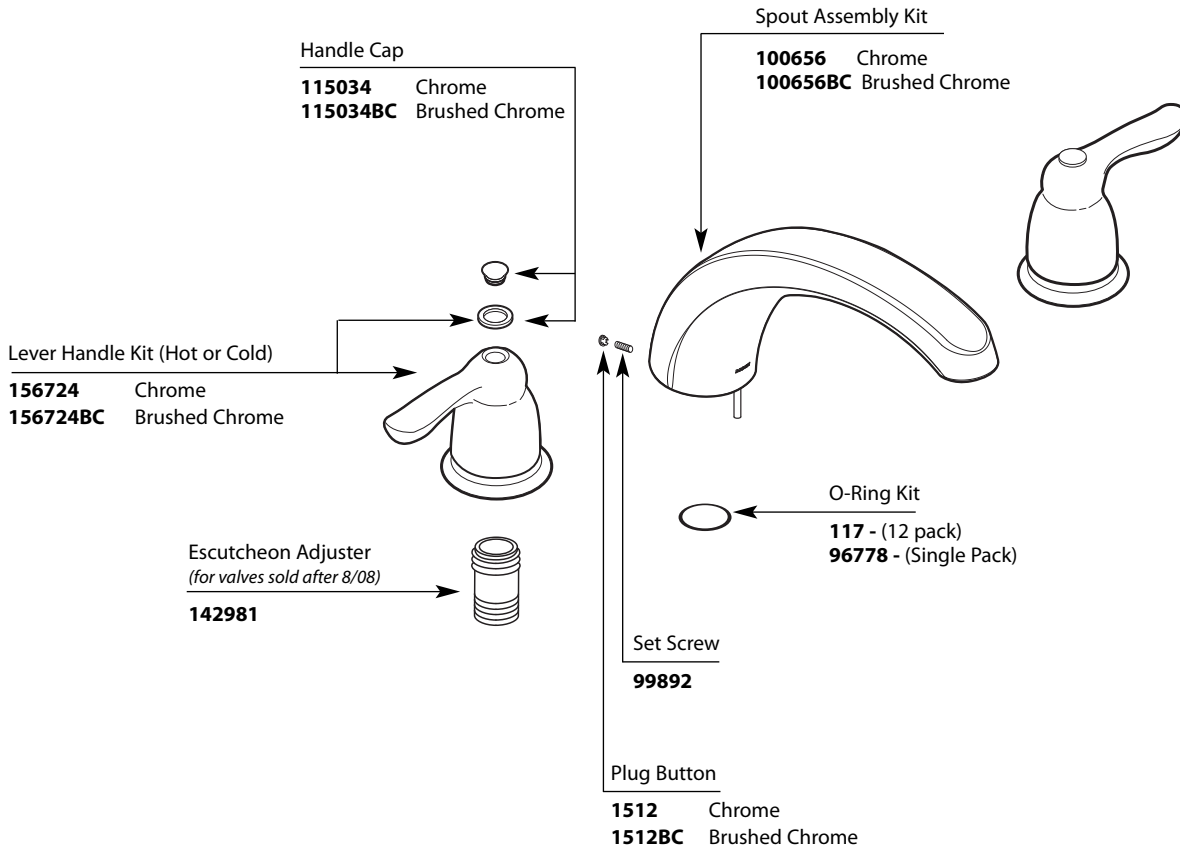

Buy it for looks. Buy it for life.®

Illustrated Parts

■ **Order by Part Number**

*There is more than 1 version of this model.
Page down to identify the version you have.*

■ **Trim can be used with either the 4992, 4993 or 4996 valve**

CHATEAU®		
Two-Handle Garden Tub Faucet Trim		
<u>MODEL</u>	<u>TYPE</u>	<u>FINISH</u>
T994	Lever	Chrome
T994BC	Lever	Brushed Chrome

Buy it for looks. Buy it for life.®

Illustrated Parts

■ Order by Part Number

■ Trim can be used with either the 4992, 4993, 4996, 4997, 4999, 64997, or 64999 valve

CHATEAU®		
Two-Handle Garden Tub Faucet Trim		
MODEL	TYPE	FINISH
T994	Lever	Chrome
T994BC	Lever	Brushed Chrome