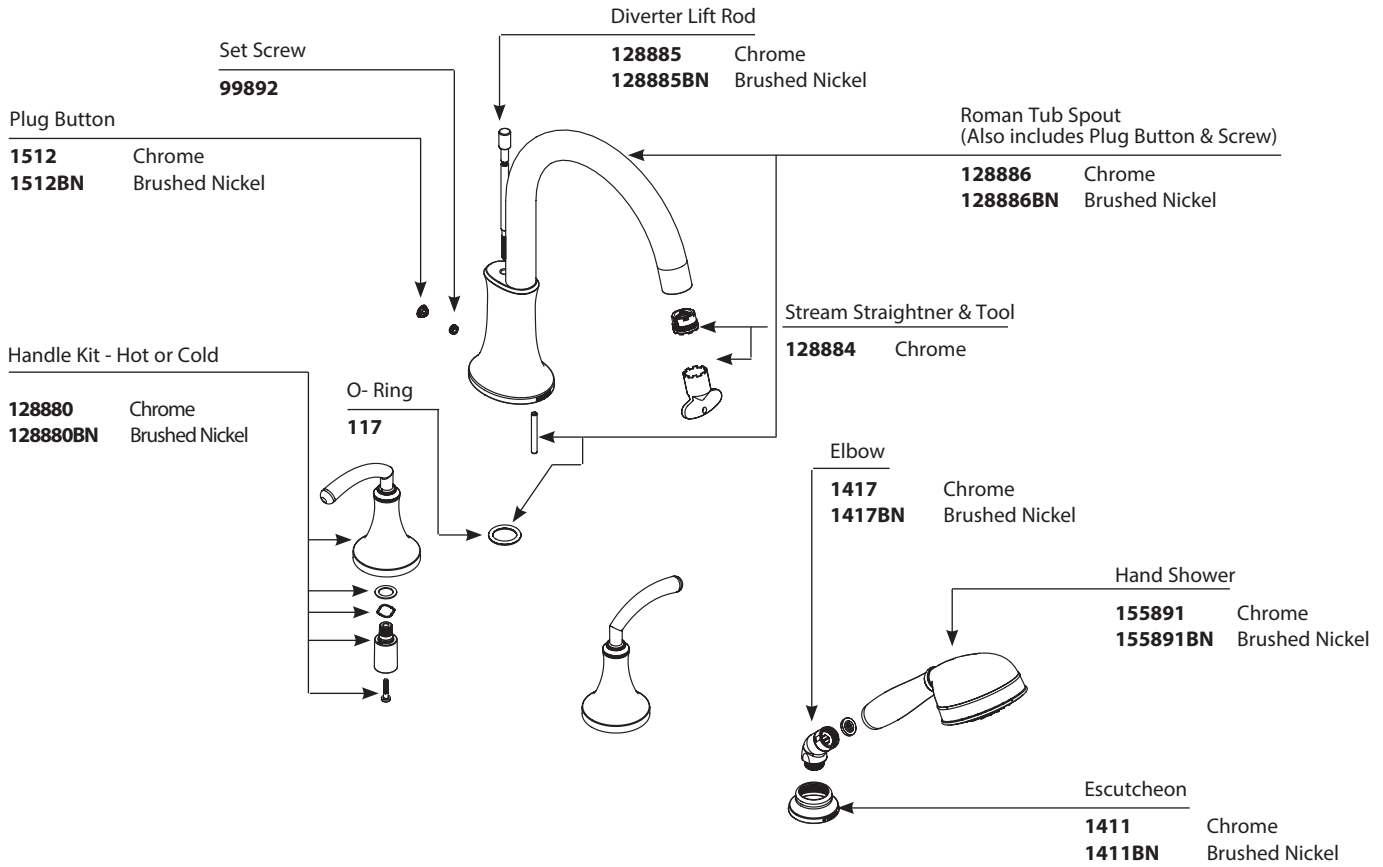

■ Order by Part Number

■ Trim can be used with either the 9992, 9993, 9997, 9999 valve.

**ICON™**  
**Two Handle Roman Tub Faucet with Handheld Shower**

<u>MODEL</u>	<u>HANDLE</u>	<u>FINISH</u>
T964	Lever	Chrome
T964BN	Lever	Brushed Nickel

**Prior to 1/2017**

Handle Extension & Escutcheon Adjuster  
(For valves sold before 8/08)  
**106378**

Escutcheon Adjuster  
(For valves sold after 8/08)  
**142981**