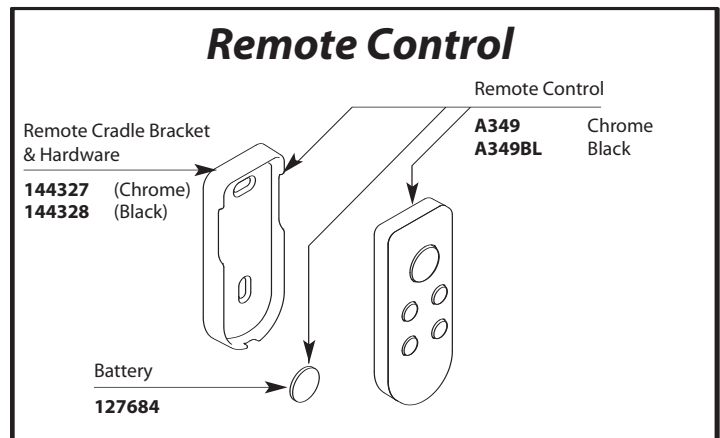

Buy it for looks. Buy it for life.®

Illustrated Parts

■ Order by Part Number

■ *Use with 4994 valve, 4898 spout shank, and T3490 series controller

ioDIGITAL™ ROTHBURY™		io™ Digital Controller Only	
Diverting Roman Tub Filler			
*MODEL	FINISH	MODEL	FINISH
T9222	Chrome	T3490	Chrome
T9222BN	Brushed Nickel	T3490BN	Brushed Nickel
T9222ORB	Oil Rubbed Bronze	T3490ORB	Oil Rubbed Bronze