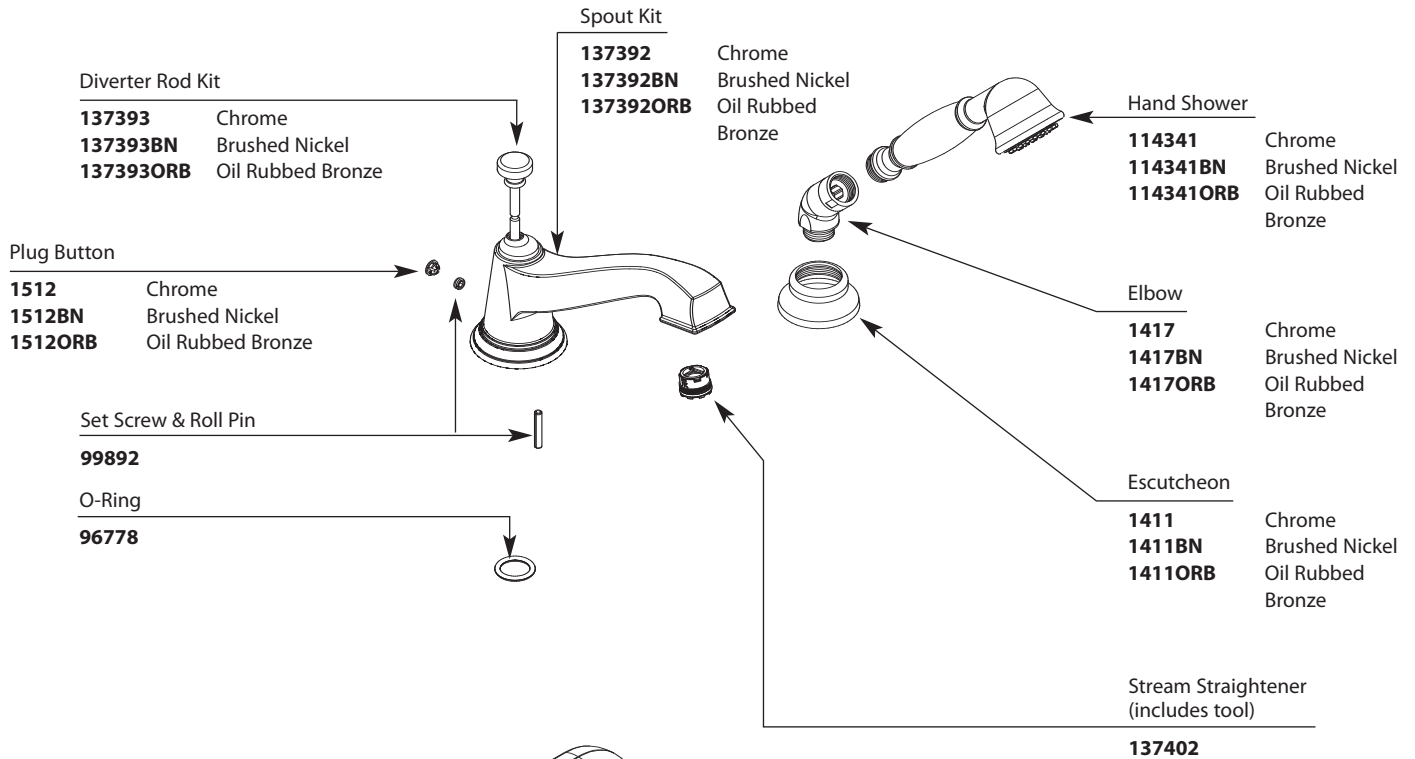

Buy it for looks. Buy it for life.®

Illustrated Parts

■ Order by Part Number

■ *Use with 4994 valve, 4898 spout shank, and T3490 series controller

ioDIGITAL™ ROTHBURY™		io™ Digital Controller Only	
Diverting Roman Tub Filler			
*MODEL	FINISH	MODEL	FINISH
T9222	Chrome	T3490	Chrome
T9222BN	Brushed Nickel	T3490BN	Brushed Nickel
T9222ORB	Oil Rubbed Bronze	T3490ORB	Oil Rubbed Bronze