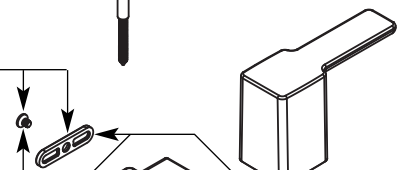

# Illustrated Parts

■ Order by Part Number

■ Trim can be used with either the 9992 and 9993 valve

**90 DEGREE™**

**Deck Mount Two-Handle Roman Tub  
Faucet Trim with Handheld Shower**

MODEL	HANDLE	FINISH
T904	Lever	Chrome
T904BN	Lever	Brushed Nickel

Lift Rod Roman Tub

**147569** Chrome  
**147569BN** Brushed Nickel

Handle Plug Button Kit & Set Screw

**147558** Grey, Red, & Blue

Hand Shower

**147547** Chrome  
**147547BN** Brushed Nickel

Lift Rod Bearing

**147570**

Plug Button

**1512** Chrome  
**1512BN** Brushed Nickel

Elbow

**1417** Chrome  
**1417BN** Brushed Nickel

Set Screw & Roll Pin

**99892**

Spout Kit