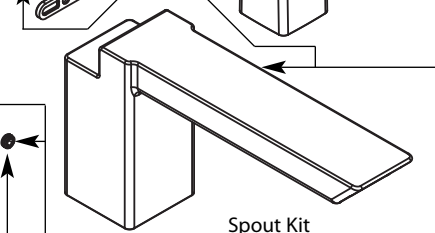

Elbow

1417 Chrome
1417BN Brushed Nickel

Set Screw & Roll Pin

99892