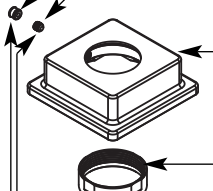

Lift Rod Roman Tub

**147569** Chrome  
**147569BN** Brushed Nickel

Handle Plug Button Kit & Set Screw

**147558** Grey, Red, & Blue

Hand Shower

**147547** Chrome  
**147547BN** Brushed Nickel

Lift Rod Bearing

**147570**

Plug Button

**1512** Chrome  
**1512BN** Brushed Nickel

Elbow

**1417** Chrome  
**1417BN** Brushed Nickel

Set Screw & Roll Pin

**99892**

Spout Kit

**147568** Chrome  
**147568BN** Brushed Nickel

Escutcheon Hand Held Shower

**147567** Chrome  
**147567BN** Brushed Nickel

Set Screw & Plug Button

**147575** Chrome  
**147575BN** Brushed Nickel

O-Ring Kit