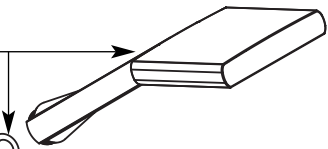

Lift Rod Roman Tub

**147569** Chrome  
**147569BN** Brushed Nickel

Handle Plug Button Kit & Set Screw

**147558** Grey, Red, & Blue

Hand Shower

**147547** Chrome  
**147547BN** Brushed Nickel

Lift Rod Bearing