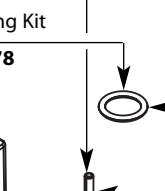

**147570**

Plug Button

**1512** Chrome  
**1512BN** Brushed Nickel

Elbow

**1417** Chrome  
**1417BN** Brushed Nickel

Set Screw & Roll Pin

**99892**

Spout Kit

**147568** Chrome  
**147568BN** Brushed Nickel

Escutcheon Hand Held Shower

**147567** Chrome  
**147567BN** Brushed Nickel

Set Screw & Plug Button

**147575** Chrome  
**147575BN** Brushed Nickel

O-Ring Kit

**96778**

Handle Adapter

**147559**

Escutcheon Adjuster  
*(for valves sold after 8/08)*

**142981**

Handle Kit

**147557** Chrome  
**147557BN** Brushed Nickel

Spout Escutcheon