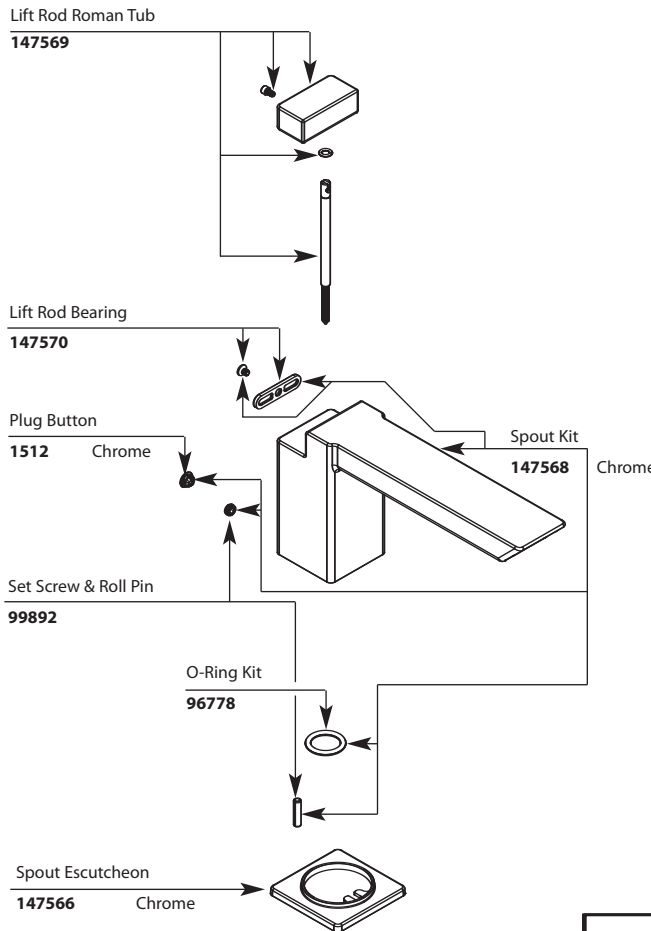

Buy it for looks. Buy it for life.®

■ Order by Part Number

■ *Use with 4994 valve, 4898 spout shank, and T3490 series controller

Illustrated Parts

ioDIGITAL™ 90 DEGREE™			
Diverting Roman Tub Filler		io™ Digital Controller Only	
*MODEL	FINISH	MODEL	FINISH
T9041	Chrome	T3490	Chrome