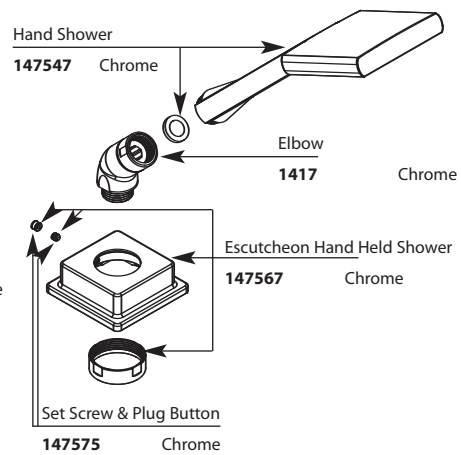

Buy it for looks. Buy it for life.®

■ Order by Part Number

■ *Use with 4994 valve, 4898 spout shank, and T3490 series controller

Illustrated Parts

ioDIGITAL™ 90 DEGREE™			
Diverting Roman Tub Filler		io™ Digital Controller Only	
*MODEL	FINISH	MODEL	FINISH
T9041	Chrome	T3490	Chrome