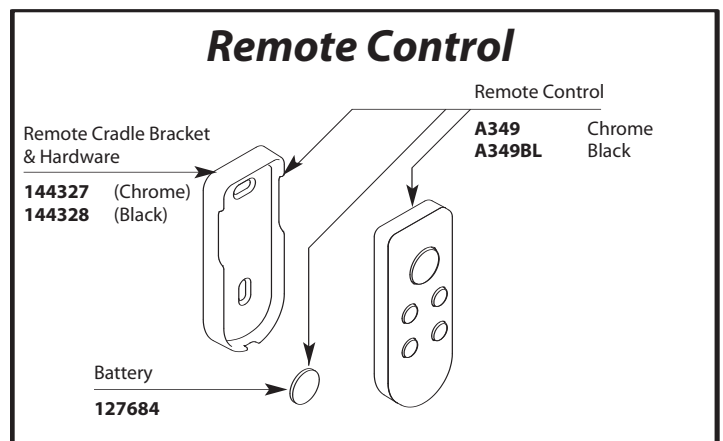

Buy it for looks. Buy it for life.®

■ Order by Part Number

■ *Use with 4994 valve, 4898 spout shank, and T3490 series controller

Illustrated Parts

ioDIGITAL™ 90 DEGREE™			
Diverting Roman Tub Filler		io™ Digital Controller Only	
*MODEL	FINISH	MODEL	FINISH
T9041	Chrome	T3490	Chrome