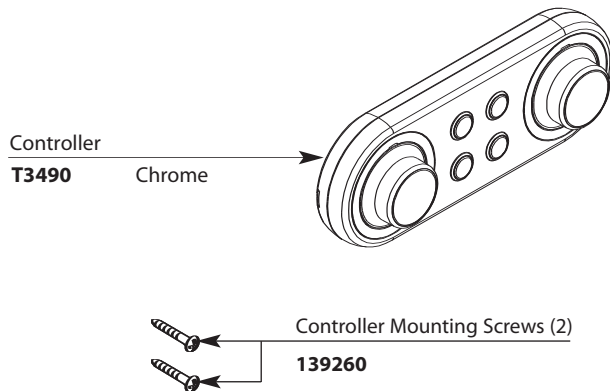

Buy it for looks. Buy it for life.®

■ Order by Part Number

■ *Use with 4994 valve, 4898 spout shank, and T3490 series controller

Illustrated Parts

ioDIGITAL™ 90 DEGREE™			
Diverting Roman Tub Filler		io™ Digital Controller Only	
*MODEL	FINISH	MODEL	FINISH
T9041	Chrome	T3490	Chrome