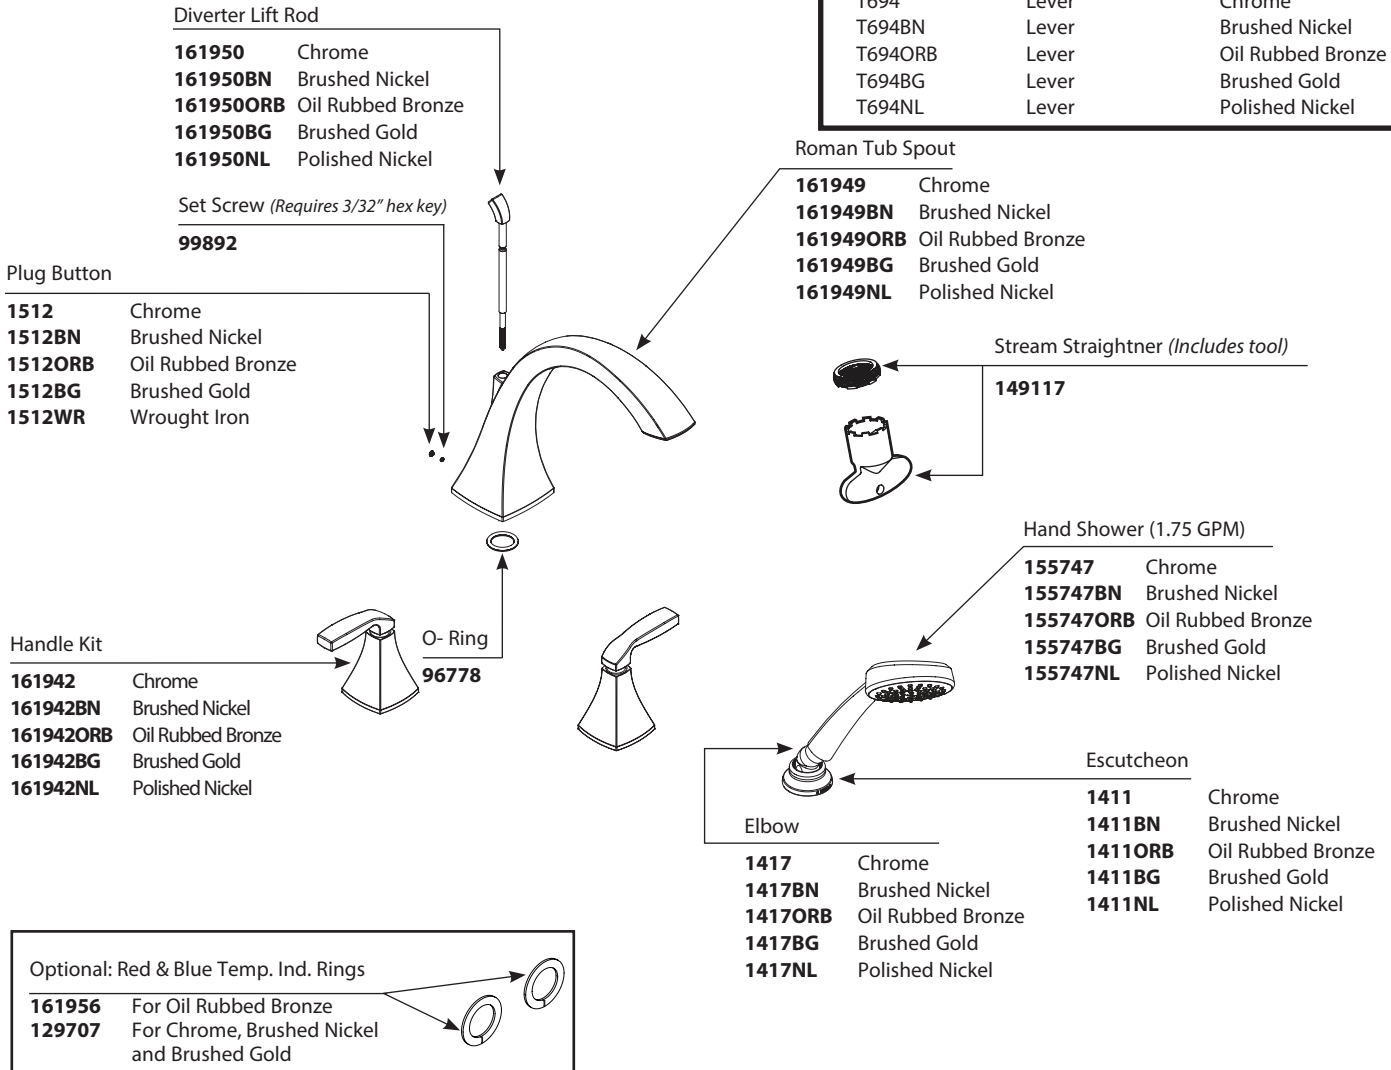

- Order by Part Number
- Trim can be used with either the 9792, 9793, 9796 and 9797 valve

VOSS™
Two Handle Roman Tub Faucet Trim
with Handheld Shower

MODEL	HANDLE	FINISH
T694	Lever	Chrome
T694BN	Lever	Brushed Nickel
T694ORB	Lever	Oil Rubbed Bronze
T694BG	Lever	Brushed Gold
T694NL	Lever	Polished Nickel

Available separately for adjustable roman tub valves

Stem Extension Kit
(for valves sold before 5/2012)

161774