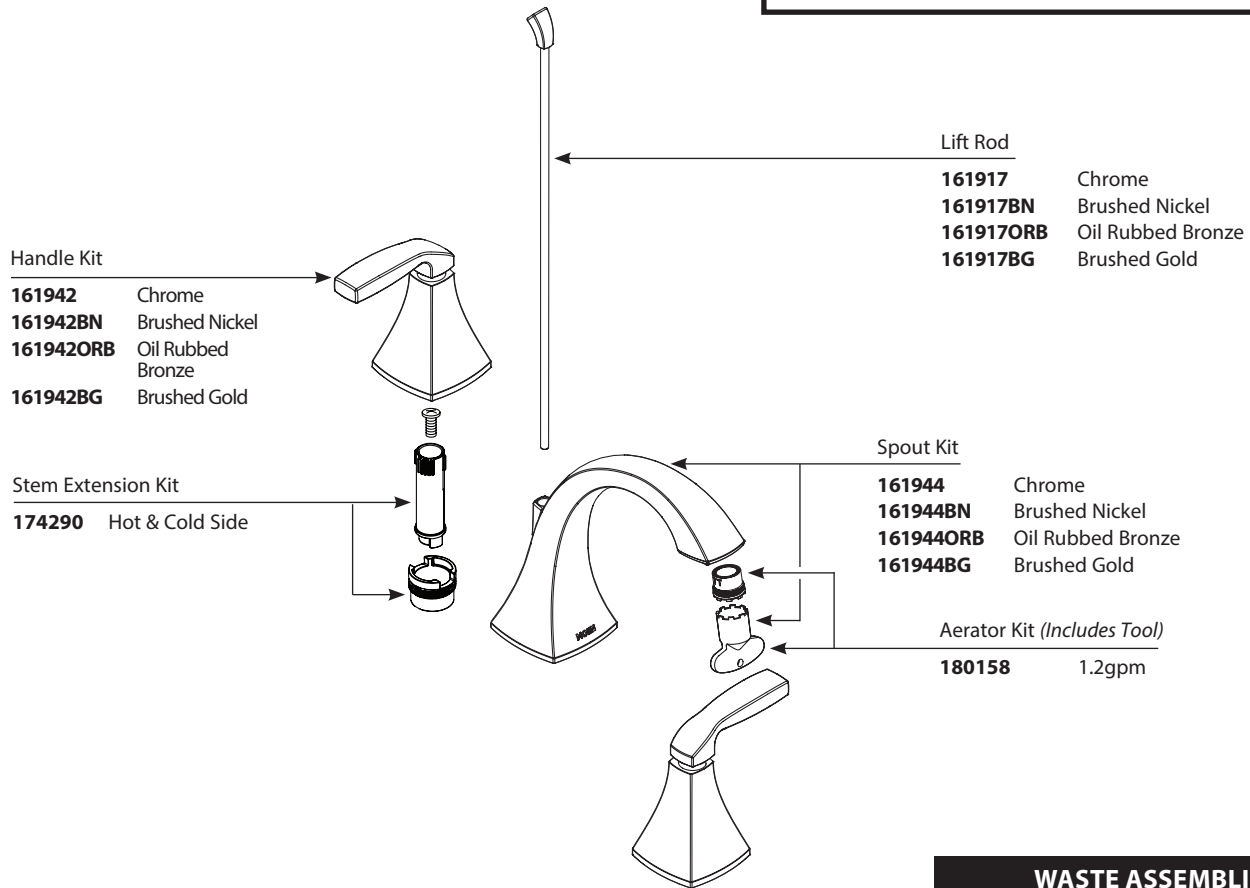

■ Order by Part Number

*There is more than 1 version of this model.
Page down to identify the version you have.*

■ Use with 9000 or 69000 valve

VOSS™		
Two-Handle Widespread Lavatory Faucet		
MODEL	TYPE	FINISH
T6905	Lever	Chrome
T6905BN	Lever	Brushed Nickel
T6905ORB	Lever	Oil Rubbed Bronze
T6905BG	Lever	Brushed Gold

WASTE ASSEMBLIES

Metallic Waste-Pop-up Plug & Seat

- 10709** Chrome
- 10709BN** Brushed Nickel
- 10709ORB** Oil Rubbed Bronze
- 10709BG** Brushed Gold

For Additional Waste Information see www.moen.com for models below.

- 10790** Metallic Waste

Optional: Red & Blue Temp. Ind. Rings

- 161956** For Oil Rubbed Bronze
- 129707** For Chrome, Brushed Nickel and Brushed Gold

TO ORDER PARTS CALL: 1-800-BUY-MOEN
www.moen.com

■ Order by Part Number

■ Use with 9000 or 69000 valve

Optional: Red & Blue Temp. Ind. Rings

161956 For Oil Rubbed Bronze
129707 For Chrome & Brushed Nickel

VOSS™ Two-Handle Widespread Lavatory Faucet

MODEL	TYPE	FINISH
T6905	Lever	Chrome
T6905BN	Lever	Brushed Nickel
T6905ORB	Lever	Oil Rubbed Bronze