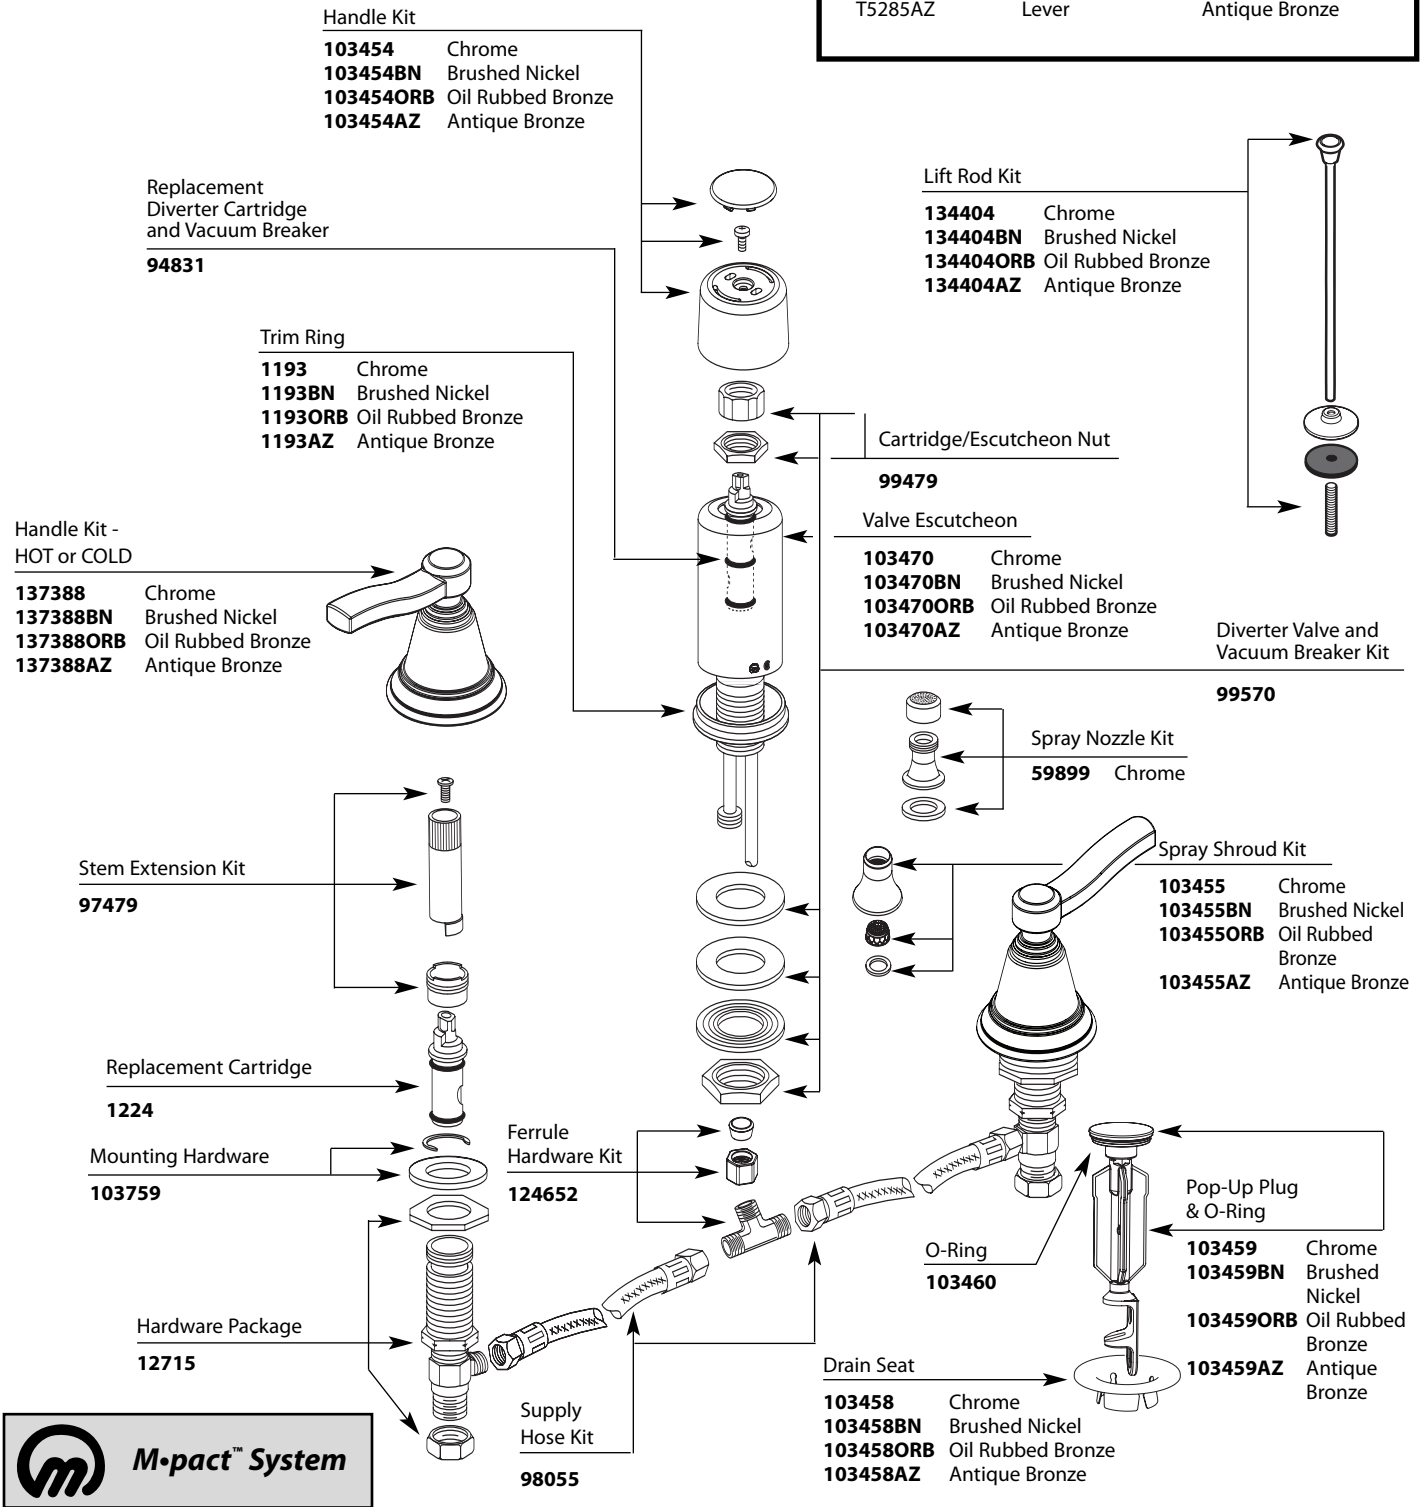

Buy it for looks. Buy it for life.®

■ Order by Part Number

# Illustrated Parts

ROTHBURY™ Two-Handle Bidet		
MODEL	HANDLE	FINISH
T5285	Lever	Chrome
T5285BN	Lever	Brushed Nickel
T5285ORB	Lever	Oil Rubbed Bronze
T5285AZ	Lever	Antique Bronze

TO ORDER PARTS CALL: 1-800-BUY-MOEN  
[www.moen.com](http://www.moen.com)