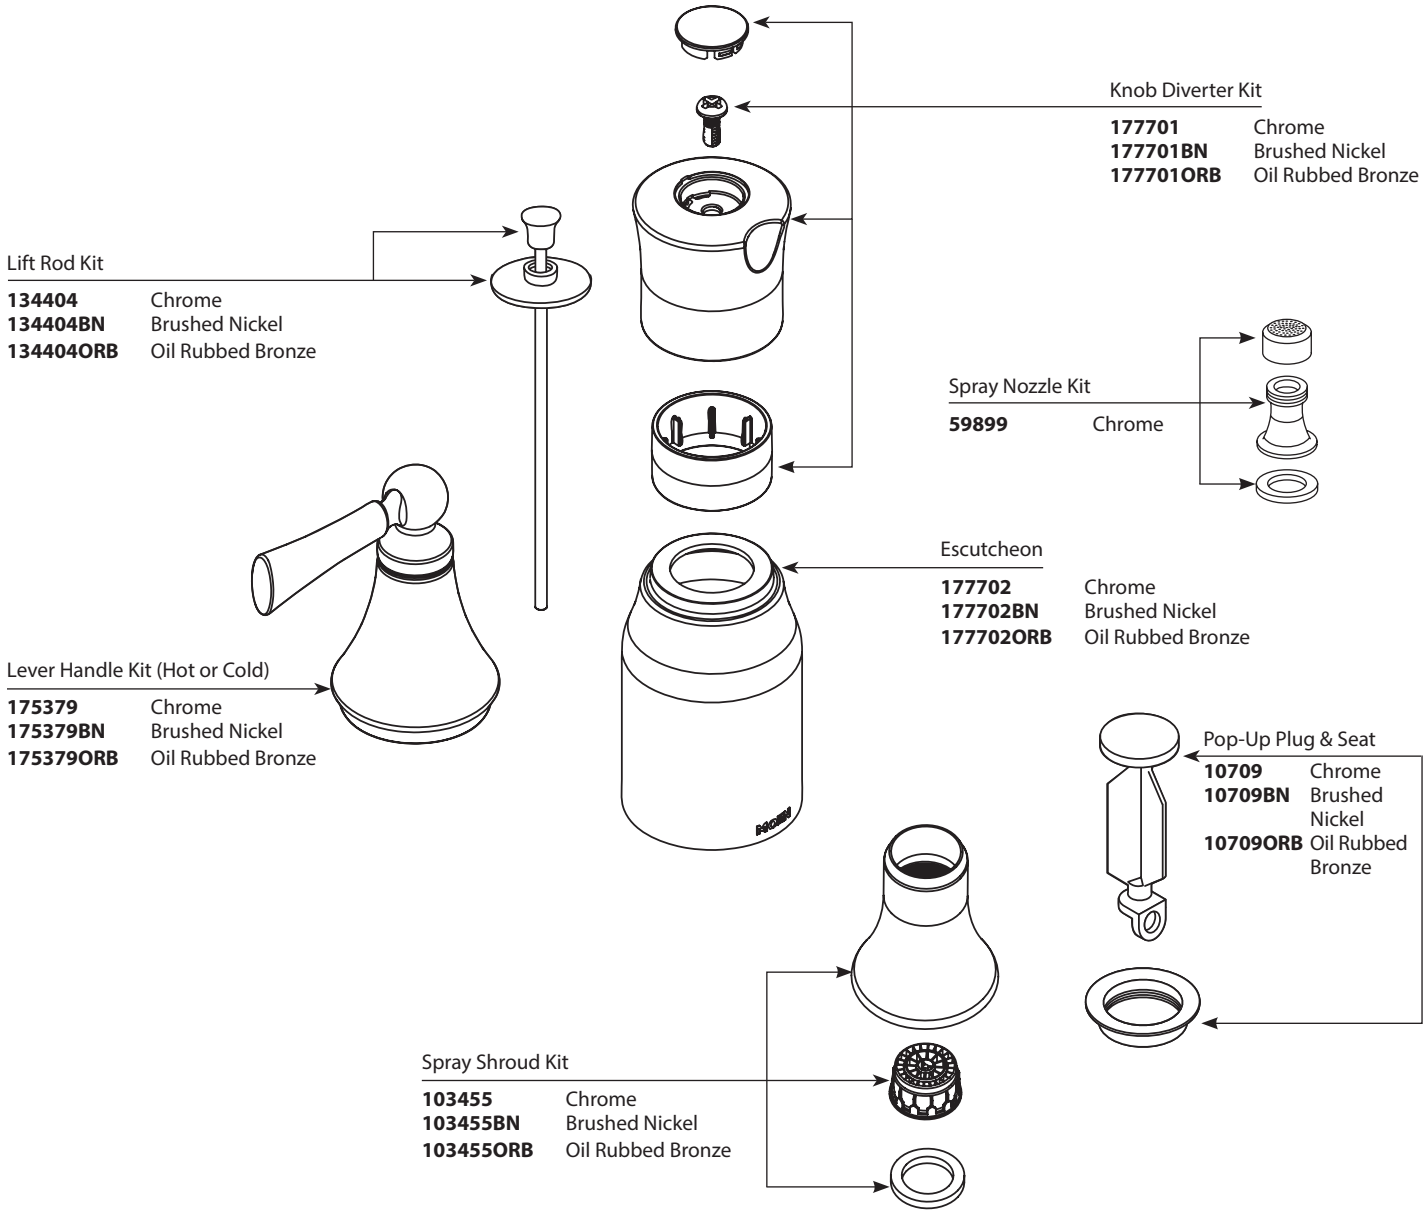

Buy it for looks. Buy it for life.®

- Order by Part Number
- Use with 9200 valve

*There is more than 1 version of this model  
Page down to identify the version you have*

# Illustrated Parts

WYNFORD™ Two-Handle Bidet		
MODEL	HANDLE	FINISH
T5245	Lever	Chrome
T5245BN	Lever	Brushed Nickel
T5245ORB	Lever	Oil Rubbed Bronze

Buy it for looks. Buy it for life.®

- Order by Part Number
- Use with 9200 valve

# Illustrated Parts

WYNFORD™ Two-Handle Bidet		
MODEL	HANDLE	FINISH
T5245	Lever	Chrome
T5245BN	Lever	Brushed Nickel
T5245ORB	Lever	Oil Rubbed Bronze