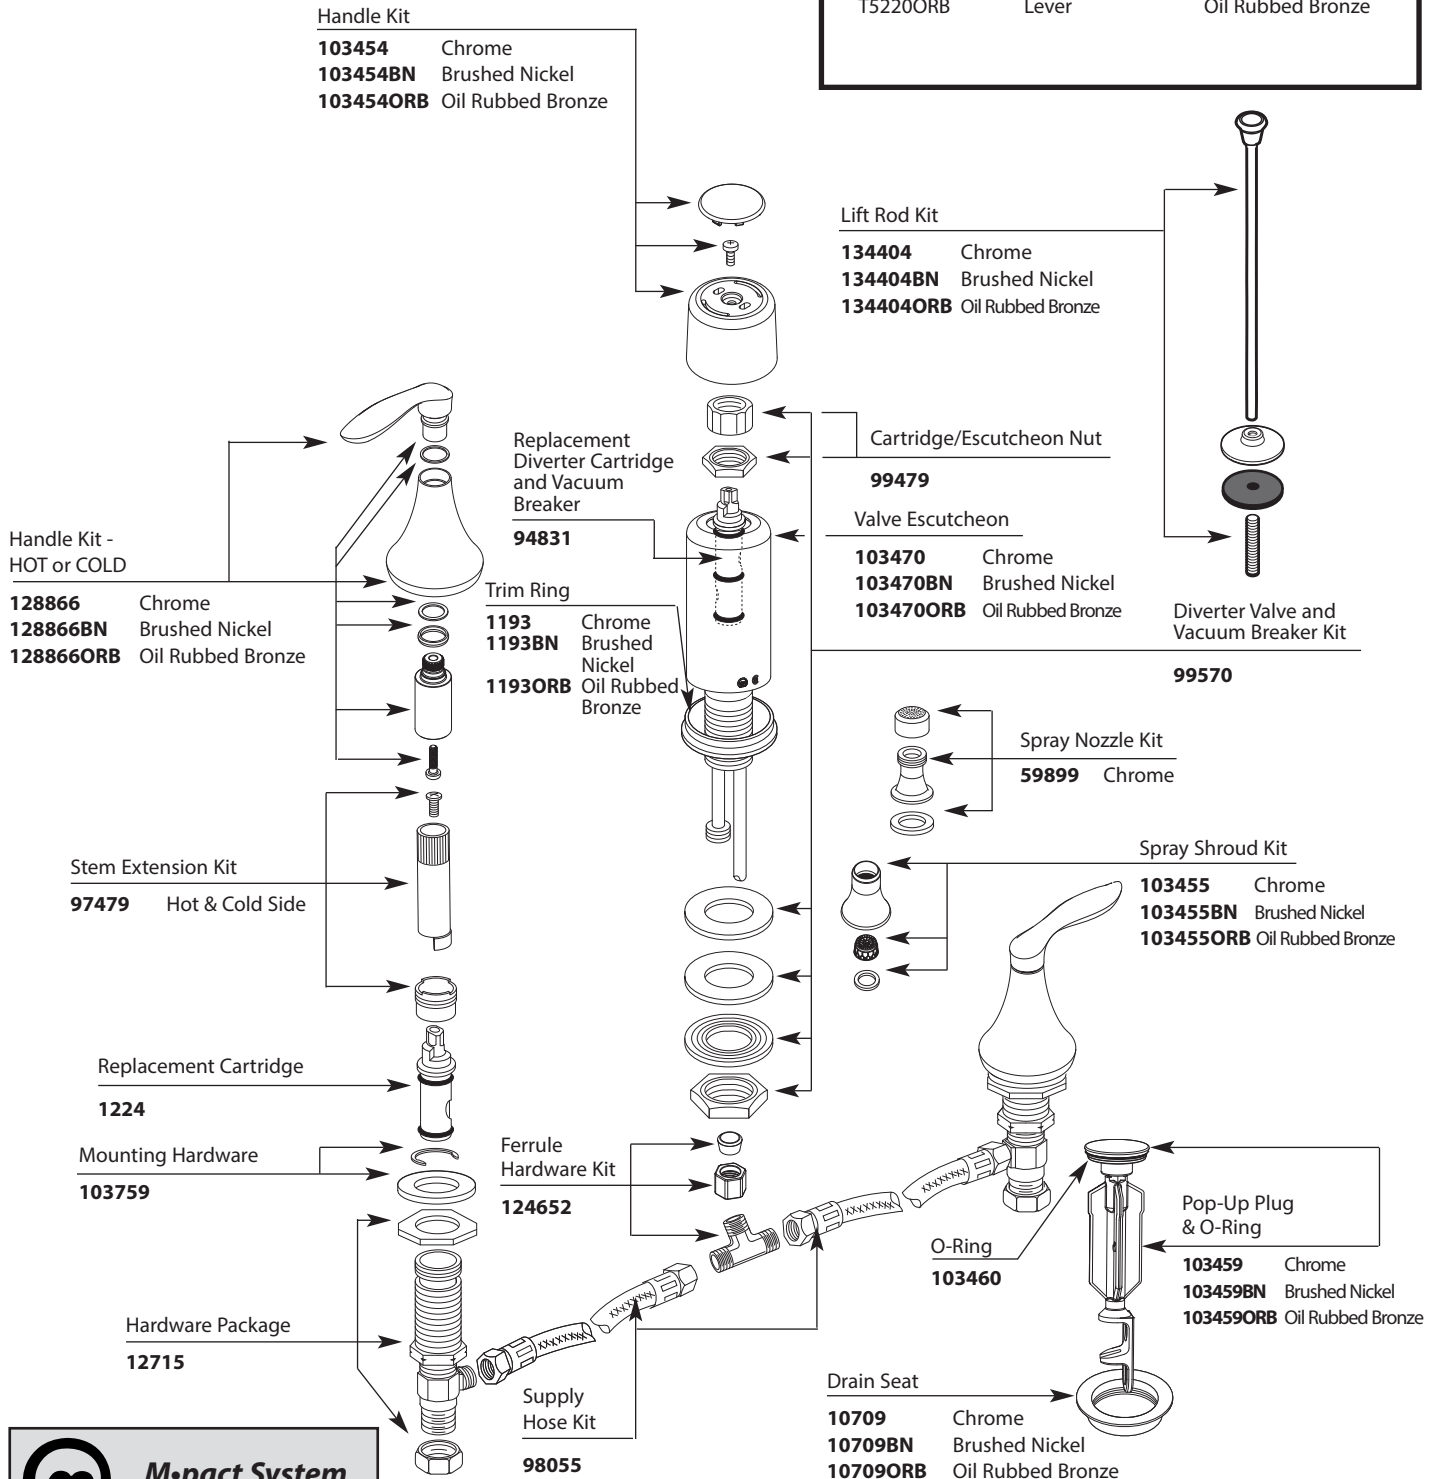

Buy it for looks. Buy it for life.®

Illustrated Parts

■ Order by Part Number

■ Use with 9265 valve

*There is more than 1 version of this model
Page down to identify the version you have*

EVA™ Two-Handle Bidet		
MODEL	HANDLE	FINISH
T5220	Lever	Chrome
T5220BN	Lever	Brushed Nickel
T5220ORB	Lever	Oil Rubbed Bronze

Lift Rod Kit

- 134404** Chrome
- 134404BN** Brushed Nickel
- 134404ORB** Oil Rubbed Bronze

Knob Diverter Kit

- 177701** Chrome
- 177701BN** Brushed Nickel
- 177701ORB** Oil Rubbed Bronze

Escutcheon

- 177702** Chrome
- 177702BN** Brushed Nickel
- 177702ORB** Oil Rubbed Bronze

Handle Kit -
HOT or COLD

- 128866** Chrome
- 128866BN** Brushed Nickel
- 128866ORB** Oil Rubbed Bronze

Nut

177706

Pop-Up Plug & Seat

- 10709** Chrome
- 10709BN** Brushed Nickel
- 10709ORB** Oil Rubbed Bronze

Spray Shroud Kit

- 177704** Chrome
- 177704BN** Brushed Nickel
- 177704ORB** Oil Rubbed Bronze

Buy it for looks. Buy it for life.®

■ Order by Part Number

Illustrated Parts

EVA™ Two-Handle Bidet		
MODEL	HANDLE	FINISH
T5220	Lever	Chrome
T5220BN	Lever	Brushed Nickel
T5220ORB	Lever	Oil Rubbed Bronze