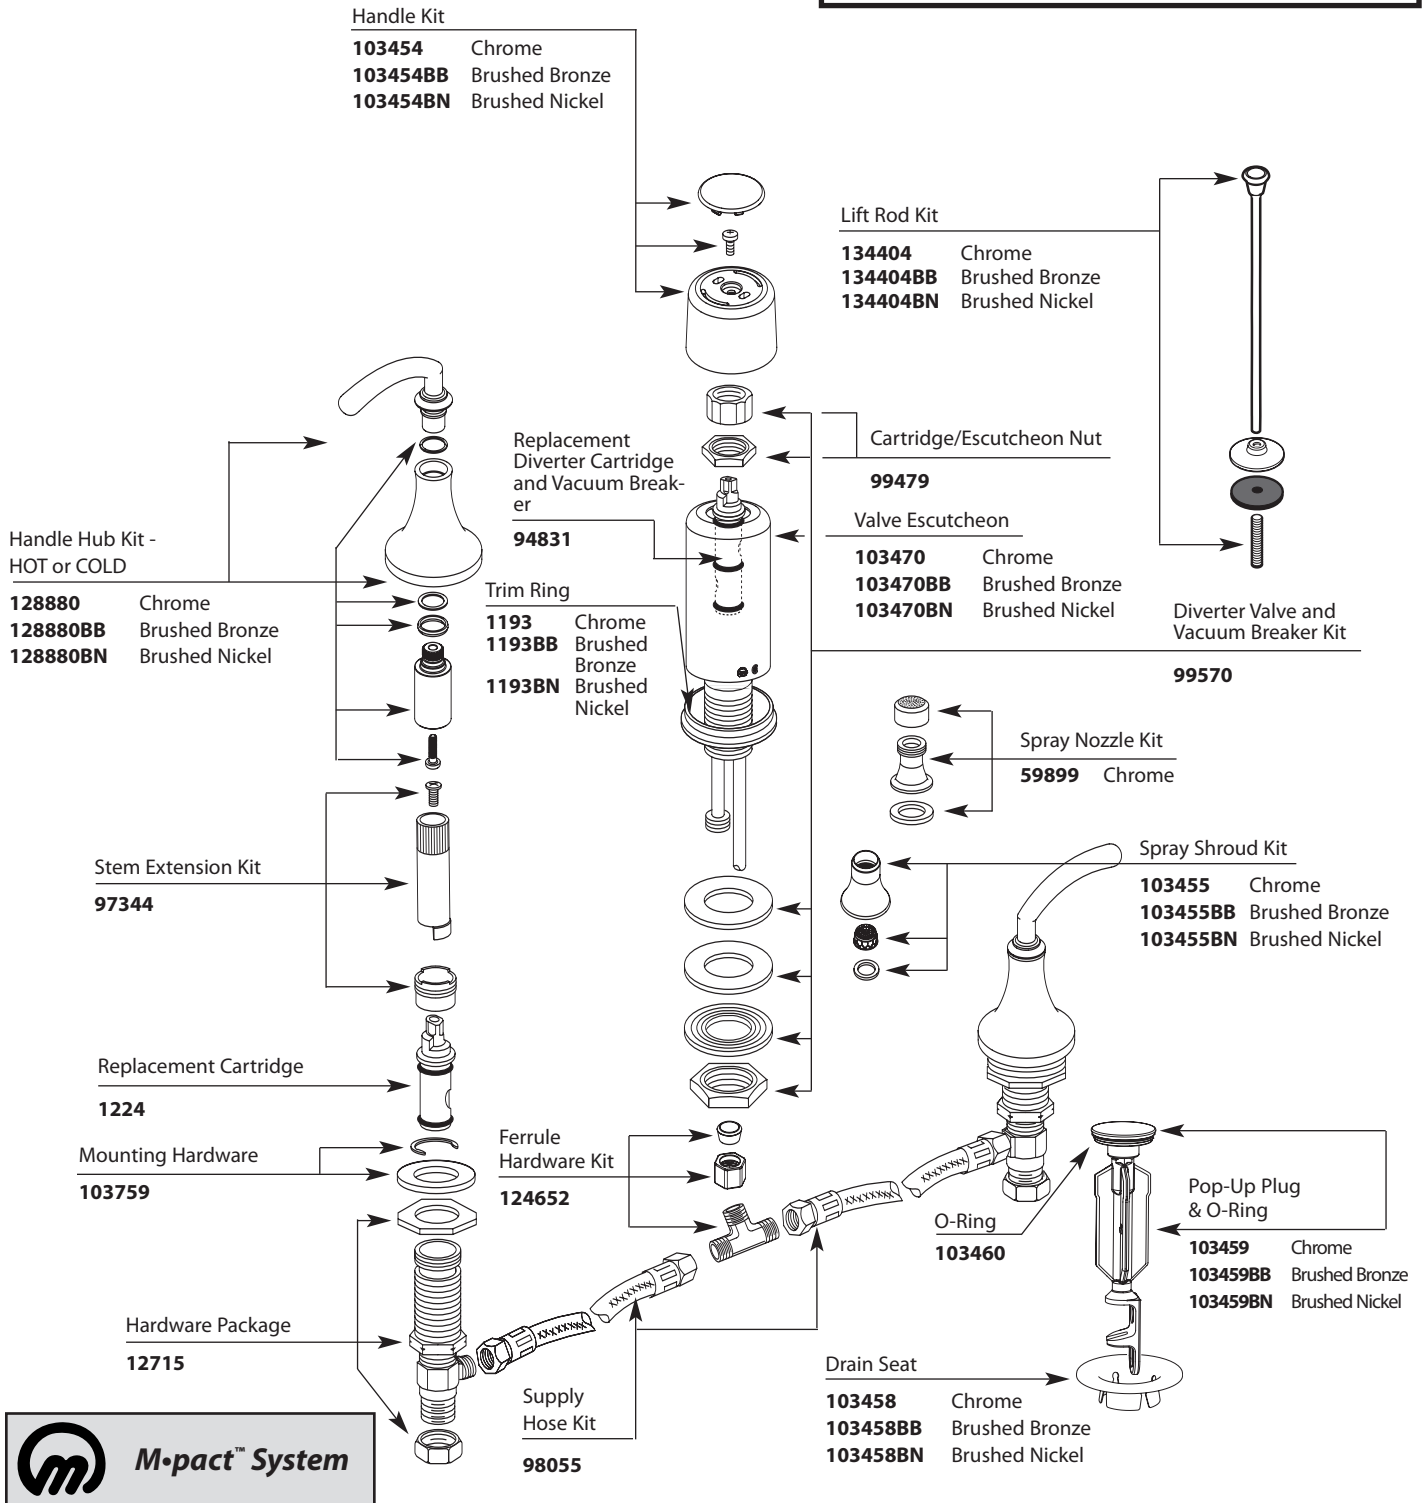

Buy it for looks. Buy it for life.®

■ Order by Part Number

Illustrated Parts

ICON™ Two-Handle Bidet		
MODEL	HANDLE	FINISH
T5215	Lever	Chrome
T5215BB	Lever	Brushed Bronze
T5215BN	Lever	Brushed Nickel

TO ORDER PARTS CALL: 1-800-BUY-MOEN