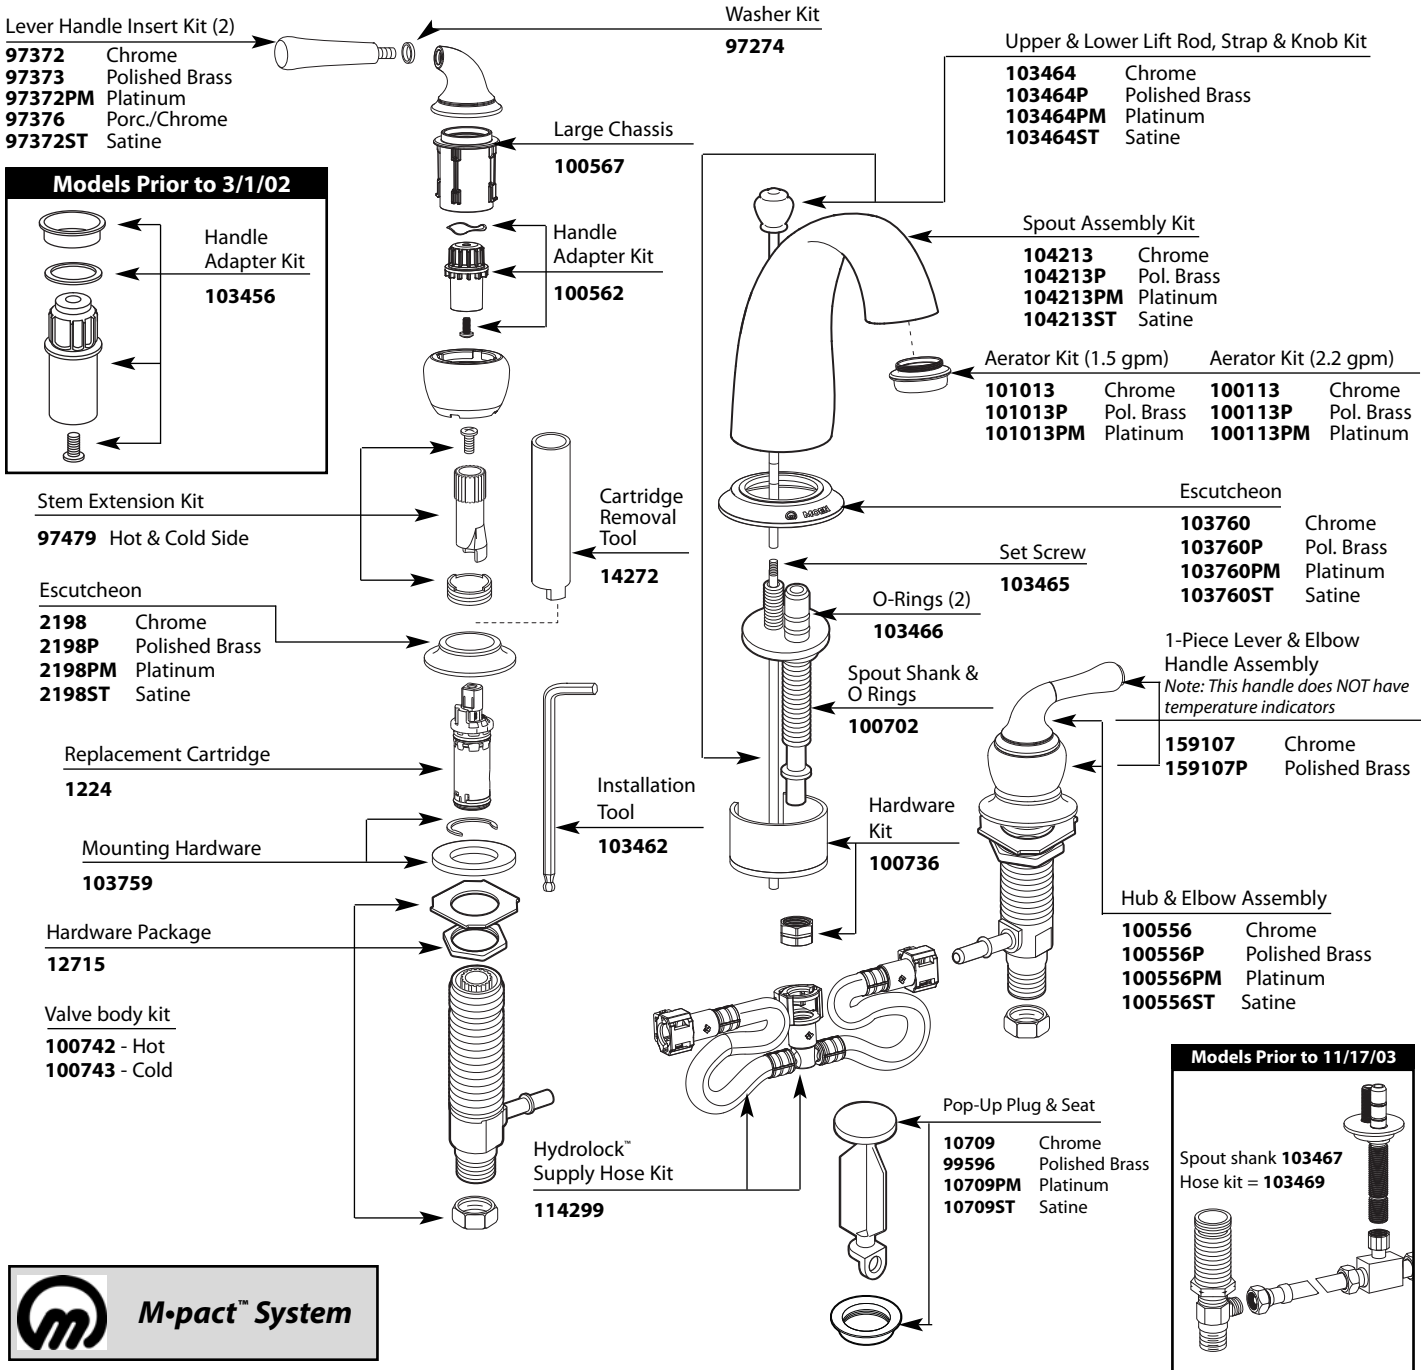

Buy it for looks. Buy it for life.®

Illustrated Parts

MONTICELLO® Two-Handle Widespread Lavatory Faucet					
MODEL	HANDLE	FINISH	MODEL	HANDLE	FINISH
T4572	Lever	Chrome	DISCONTINUED SKUS		
T4572P	Lever	Polished Brass	A4572CG	RT4572BP	RT4572P/A4572P
T4572CP	Lever	Chrome/Polished Brass	RT4572CG	T4572W	RT4572PM/A4572PM
DISCONTINUED SKUS			A4572BP	RT4572/A4572	RT4572ST/A4572ST
T4572PM	Lever	Platinum	T4572STP	Lever	Satine/Pol. Brass
T4572CPC	Lever	Chrome/Porcelain			
T4572PMC	Lever	Platinum/Chrome			
T4572ST	Lever	Satine			

TO ORDER PARTS CALL: 1-800-BUY-MOEN

www.moen.com