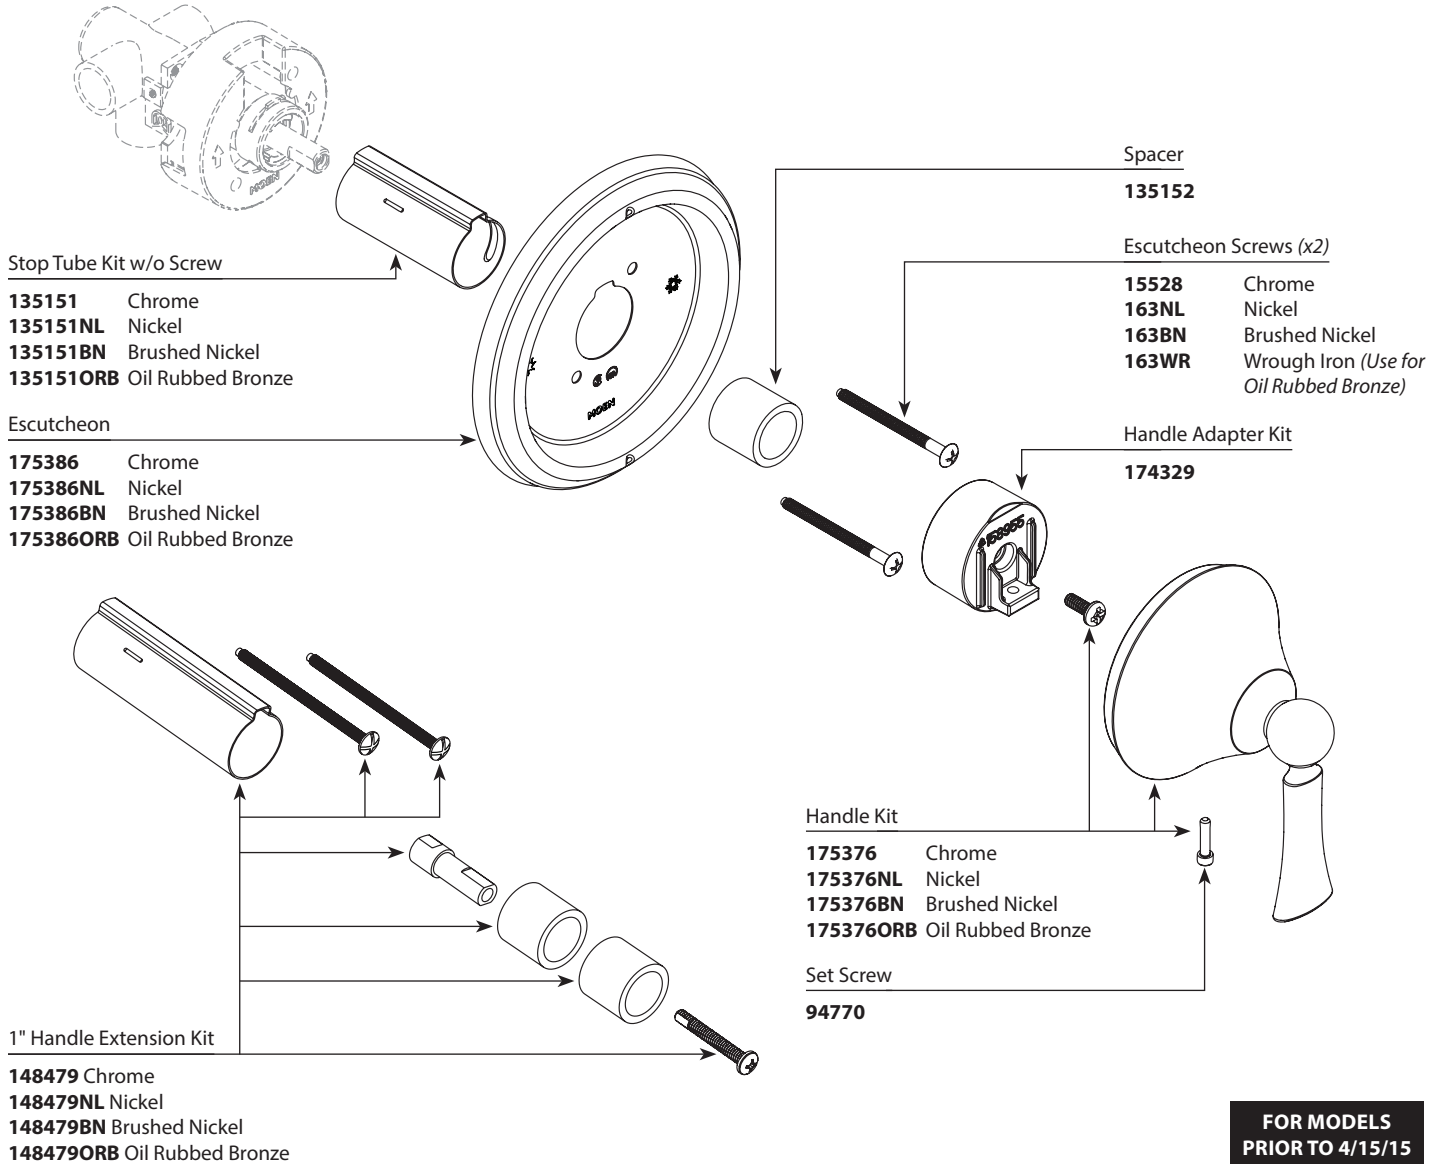

Buy it for looks. Buy it for life.®

Illustrated Parts

■ Order by Part Number

WYNFORD™ Multi-Function Transfer Valve Trim Kit		
MODEL	HANDLE	FINISH
T4511	Lever	Chrome
T4511NL	Lever	Nickel
T4511BN	Lever	Brushed Nickel
T4511ORB	Lever	Oil Rubbed Bronze

**FOR MODELS
PRIOR TO 4/15/15**

Handle Adapter Kit
174329