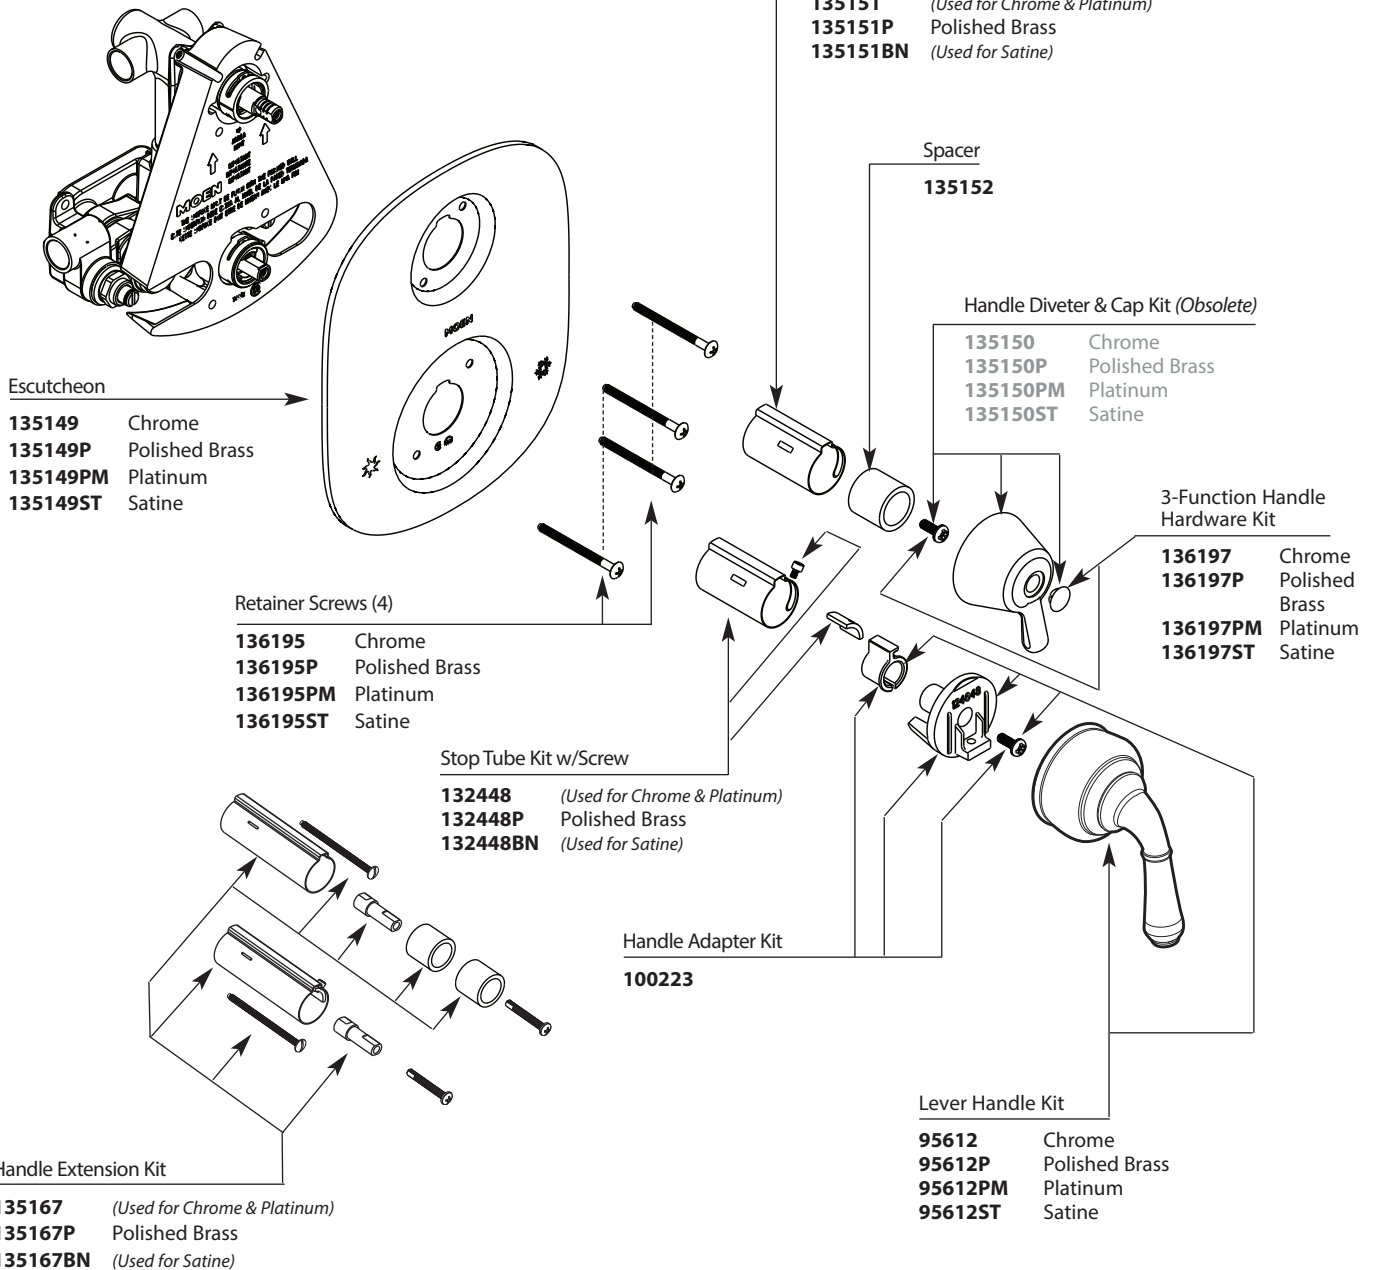

# Illustrated Parts

MONTICELLO® MOENTROL® with Built-In 3 Function Diverter Shower Valve Trim		
MODEL	HANDLE	FINISH
T4110	Lever/Knob	Chrome
T4110P	Lever/Knob	Polished Brass
<b>DISCONTINUED SKU (DELETION DATE)</b>		
T4110PM (2/11)	Lever/Knob	Platinum
T4110ST (2/08)	Lever/Knob	Satine

# Illustrated Parts

## MONTICELLO® MOENTROL® with Built-In 3 Function Diverter Shower Valve Trim (OLDER DISCONTINUED SYTLE)

MODEL	HANDLE TYPE	FINISH
T4110	Lever/Knob	Chrome
T4110P	Lever/Knob	Polished Brass
T4110PM	Lever/Knob	Platinum
T4110ST	Lever/Knob	Satine™

DISCONTINUED SKUS (DELETION DATE)			
RT4110BP	(3/03)	Lever/Knob	Black Opal™
RT4110CG	(3/03)	Lever/Knob	Classic Gold
RT4110	(2/05)	Lever/Knob	Chrome
RT4110P	(2/05)	Lever/Knob	Polished Brass
RT4110PM	(2/05)	Lever/Knob	Platinum
RT4110ST	(2/05)	Lever/Knob	Satine
T4110W	(3/04)	Lever/Knob	Glacier