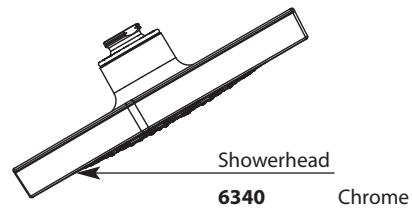

Buy it for looks. Buy it for life.®

■ Order by Part Number

■ Trim can be used with either the 63100 series or 3500 series valve

Illustrated Parts

90 DEGREE™					
Moentrol® Single-Handle Tub/Shower Trim					
Valve Trim		Shower Only		Tub/Shower	
MODEL		MODEL		MODEL	
T3711	Chrome	T3712	Chrome	T3713	Chrome