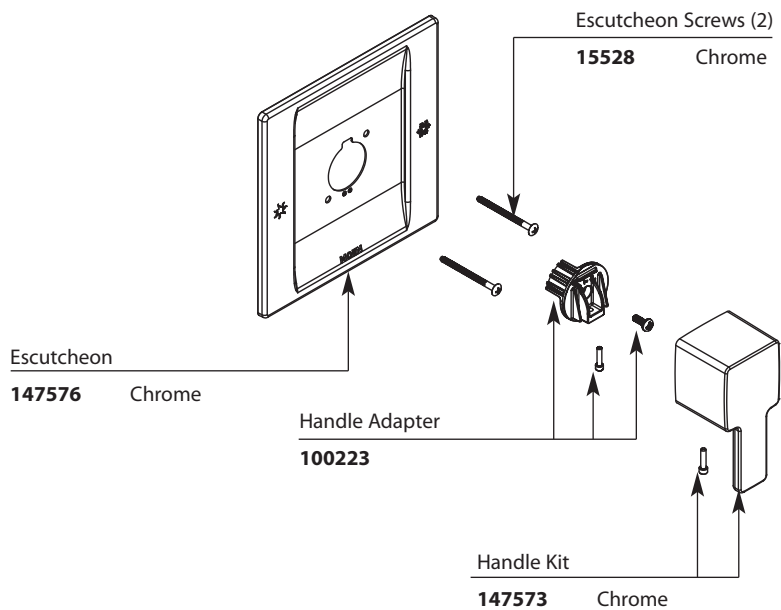

Buy it for looks. Buy it for life.®

■ Order by Part Number

■ Trim can be used with either the 63100 series or 3500 series valve

Illustrated Parts

90 DEGREE™					
Moentrol® Single-Handle Tub/Shower Trim					
Valve Trim		Shower Only		Tub/Shower	
MODEL		MODEL		MODEL	
T3711	Chrome	T3712	Chrome	T3713	Chrome