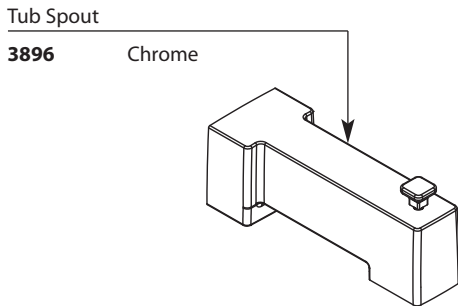

Buy it for looks. Buy it for life.®

■ Order by Part Number

■ Trim can be used with either the 63100 series or 3500 series valve

Illustrated Parts

90 DEGREE™					
Moentrol® Single-Handle Tub/Shower Trim					
Valve Trim		Shower Only		Tub/Shower	
MODEL		MODEL		MODEL	
T3711	Chrome	T3712	Chrome	T3713	Chrome