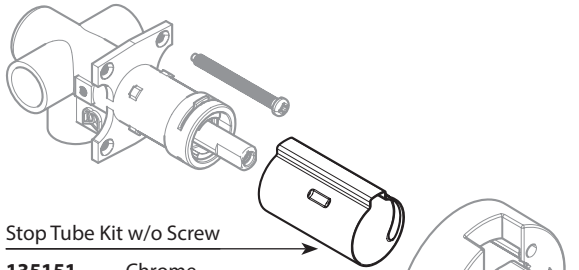

■ Order by Part Number

GIBSON™		
Two/Three-Function Transfer Valve Kit		
MODEL	HANDLE	FINISH
T2921	Lever	Chrome
T2921BN	Lever	Brushed Nickel
T2921BL	Lever	Matte Black

Stop Tube Kit w/o Screw

- 135151** Chrome
- 135151BN** Brushed Nickel
- 135151BL** Matte Black

Escutcheon

- 172655** Chrome
- 172655BN** Brushed Nickel
- 172655BL** Matte Black

1" Handle Extension Kit

- 148479** Chrome
- 148479BN** Brushed Nickel
- 148479WR** Wrought Iron (Used for Matte Black)

Escutcheon Screws (x2)

- 15528** Chrome
- 163BN** (Used for Brushed Nickel)
- 163WR** (Used for Matte Black)

Spacer

135152 Handle Adapter Kit

174329

Set Screw (Requires 7/64" hex key)

94770

Handle Kit

- 183120** Chrome
- 183120BN** Brushed Nickel
- 183120BL** Matte Black