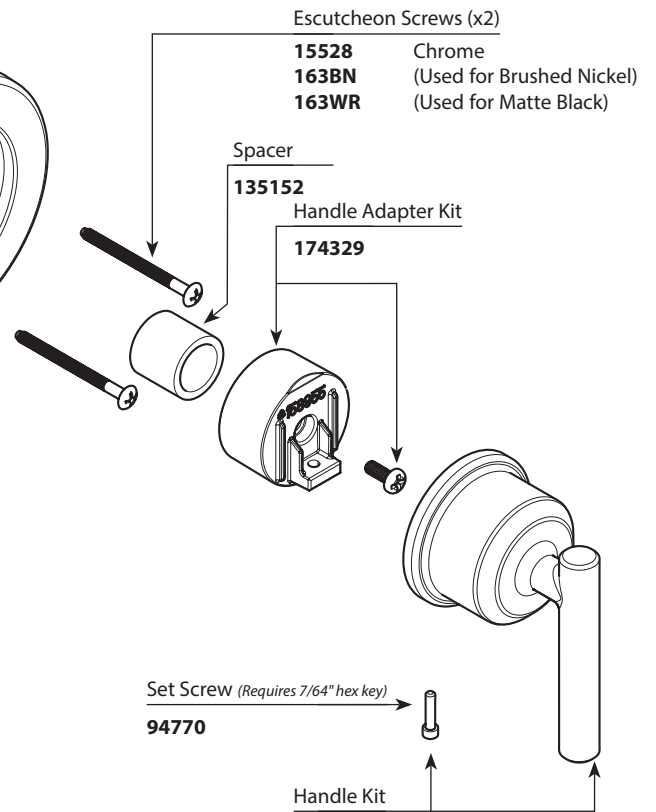

■ Order by Part Number

GIBSON™		
Two/Three-Function Transfer Valve Kit		
MODEL	HANDLE	FINISH
T2921	Lever	Chrome
T2921BN	Lever	Brushed Nickel
T2921BL	Lever	Matte Black

Stop Tube Kit w/o Screw

- 135151** Chrome
- 135151BN** Brushed Nickel
- 135151BL** Matte Black

Escutcheon

- 172655** Chrome
- 172655BN** Brushed Nickel
- 172655BL** Matte Black

1" Handle Extension Kit

- 148479** Chrome
- 148479BN** Brushed Nickel
- 148479WR** Wrought Iron (Used for Matte Black)

Escutcheon Screws (x2)

- 15528** Chrome
- 163BN** (Used for Brushed Nickel)
- 163WR** (Used for Matte Black)

Spacer

135152 Handle Adapter Kit

174329

Set Screw (Requires 7/64" hex key)

94770

Handle Kit

- 183120** Chrome
- 183120BN** Brushed Nickel
- 183120BL** Matte Black