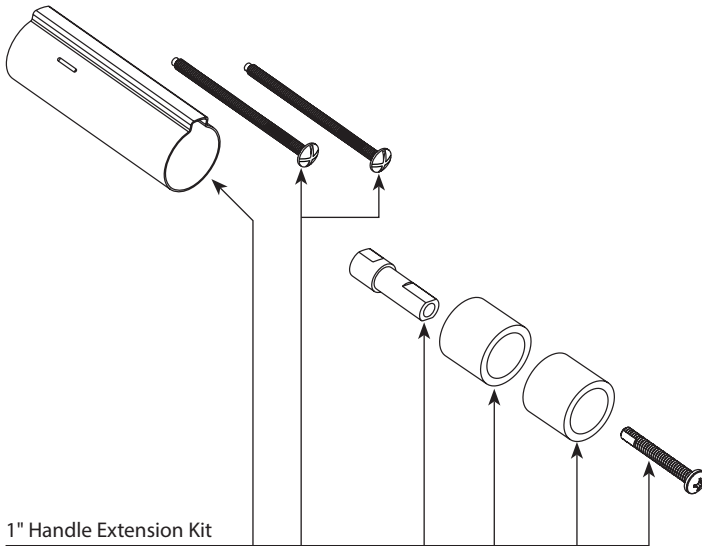

■ Order by Part Number

GIBSON™		
Two/Three-Function Transfer Valve Kit		
MODEL	HANDLE	FINISH
T2921	Lever	Chrome
T2921BN	Lever	Brushed Nickel
T2921BL	Lever	Matte Black

Stop Tube Kit w/o Screw

- 135151** Chrome
- 135151BN** Brushed Nickel
- 135151BL** Matte Black

Escutcheon

- 172655** Chrome
- 172655BN** Brushed Nickel
- 172655BL** Matte Black

1" Handle Extension Kit

- 148479** Chrome
- 148479BN** Brushed Nickel
- 148479WR** Wrought Iron (Used for Matte Black)

Escutcheon Screws (x2)

- 15528** Chrome
- 163BN** (Used for Brushed Nickel)
- 163WR** (Used for Matte Black)

Spacer

135152 Handle Adapter Kit

174329

Set Screw (Requires 7/64" hex key)

94770

Handle Kit

- 183120** Chrome
- 183120BN** Brushed Nickel
- 183120BL** Matte Black