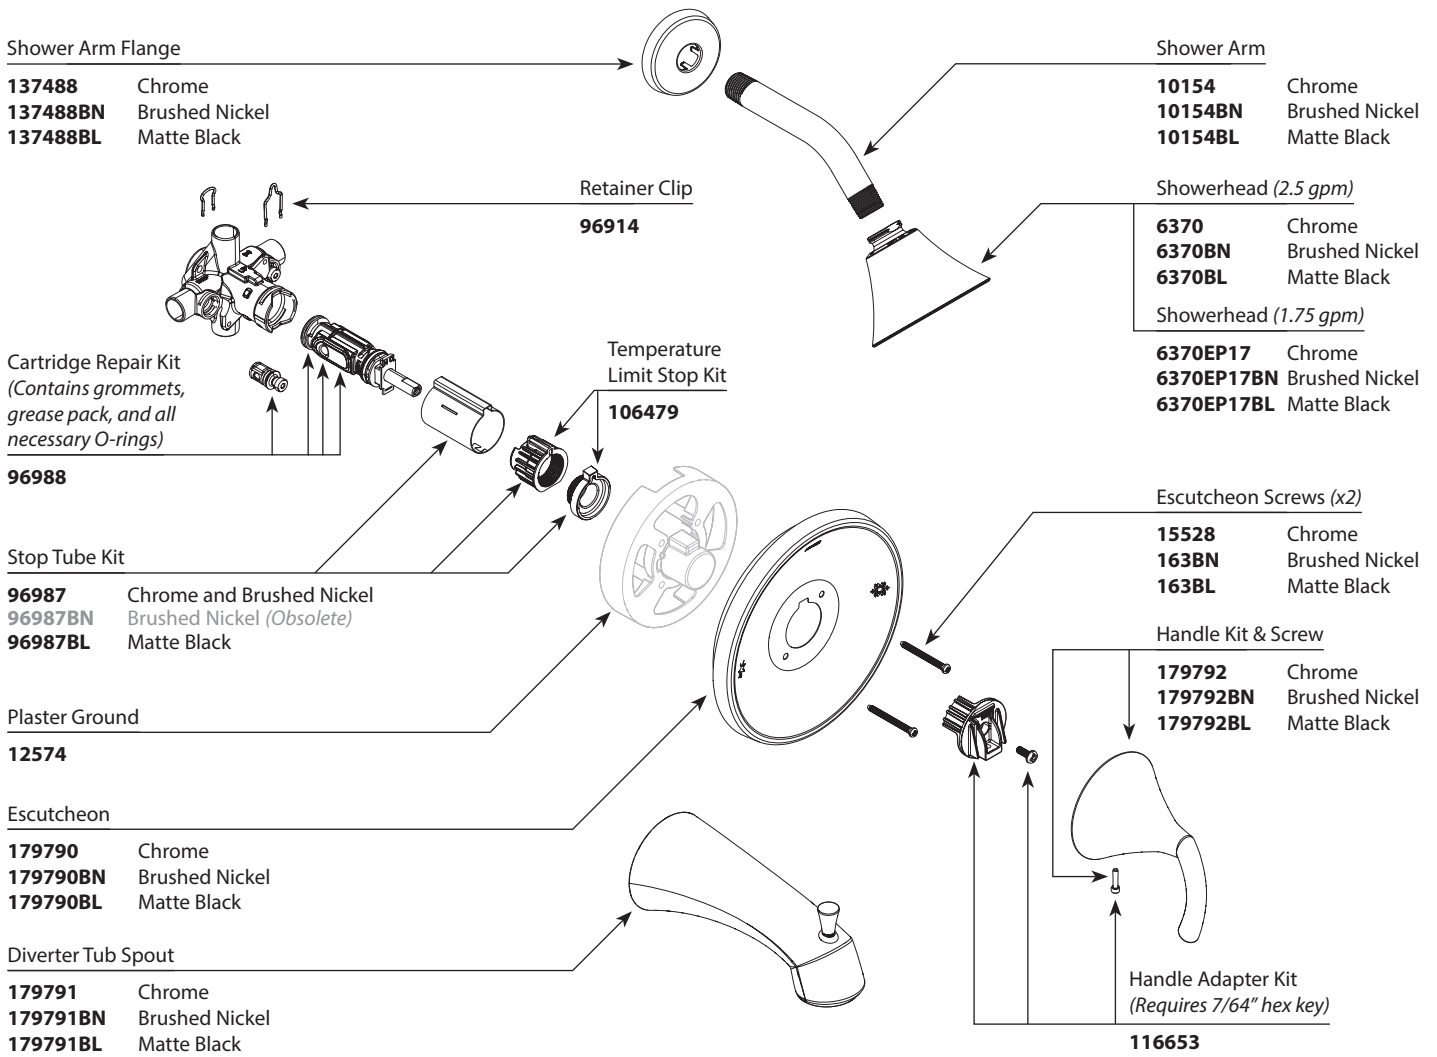

- Order by Part Number
- Trim can be used with 62300 and 2500 series valves

GLYDE™ POSI-TEMP® Single-Handle Tub/Shower Valve					
Valve Trim		Shower Only*		Tub/Shower*	
MODEL	FINISH	MODEL	FINISH	MODEL	FINISH
T2741	Chrome	T2742	Chrome	T2743	Chrome
T2741BN	Brushed Nickel	T2742BN	Brushed Nickel	T2743BN	Brushed Nickel
T2741BL	Matte Black	T2742BL	Matte Black	T2743BL	Matte Black
		T2742EP	Chrome	T2743EP	Chrome
		T2742EPBN	Brushed Nickel	T2743EPBN	Brushed Nickel
		T2742EPBL	Matte Black	T2743EPBL	Matte Black
		T62742	Chrome	T62743	Chrome

All models include 2.5 gpm showerhead except those with EP suffix (1.75 gpm showerhead)

ILLUSTRATED BY: JAMES SWANSON/MSA