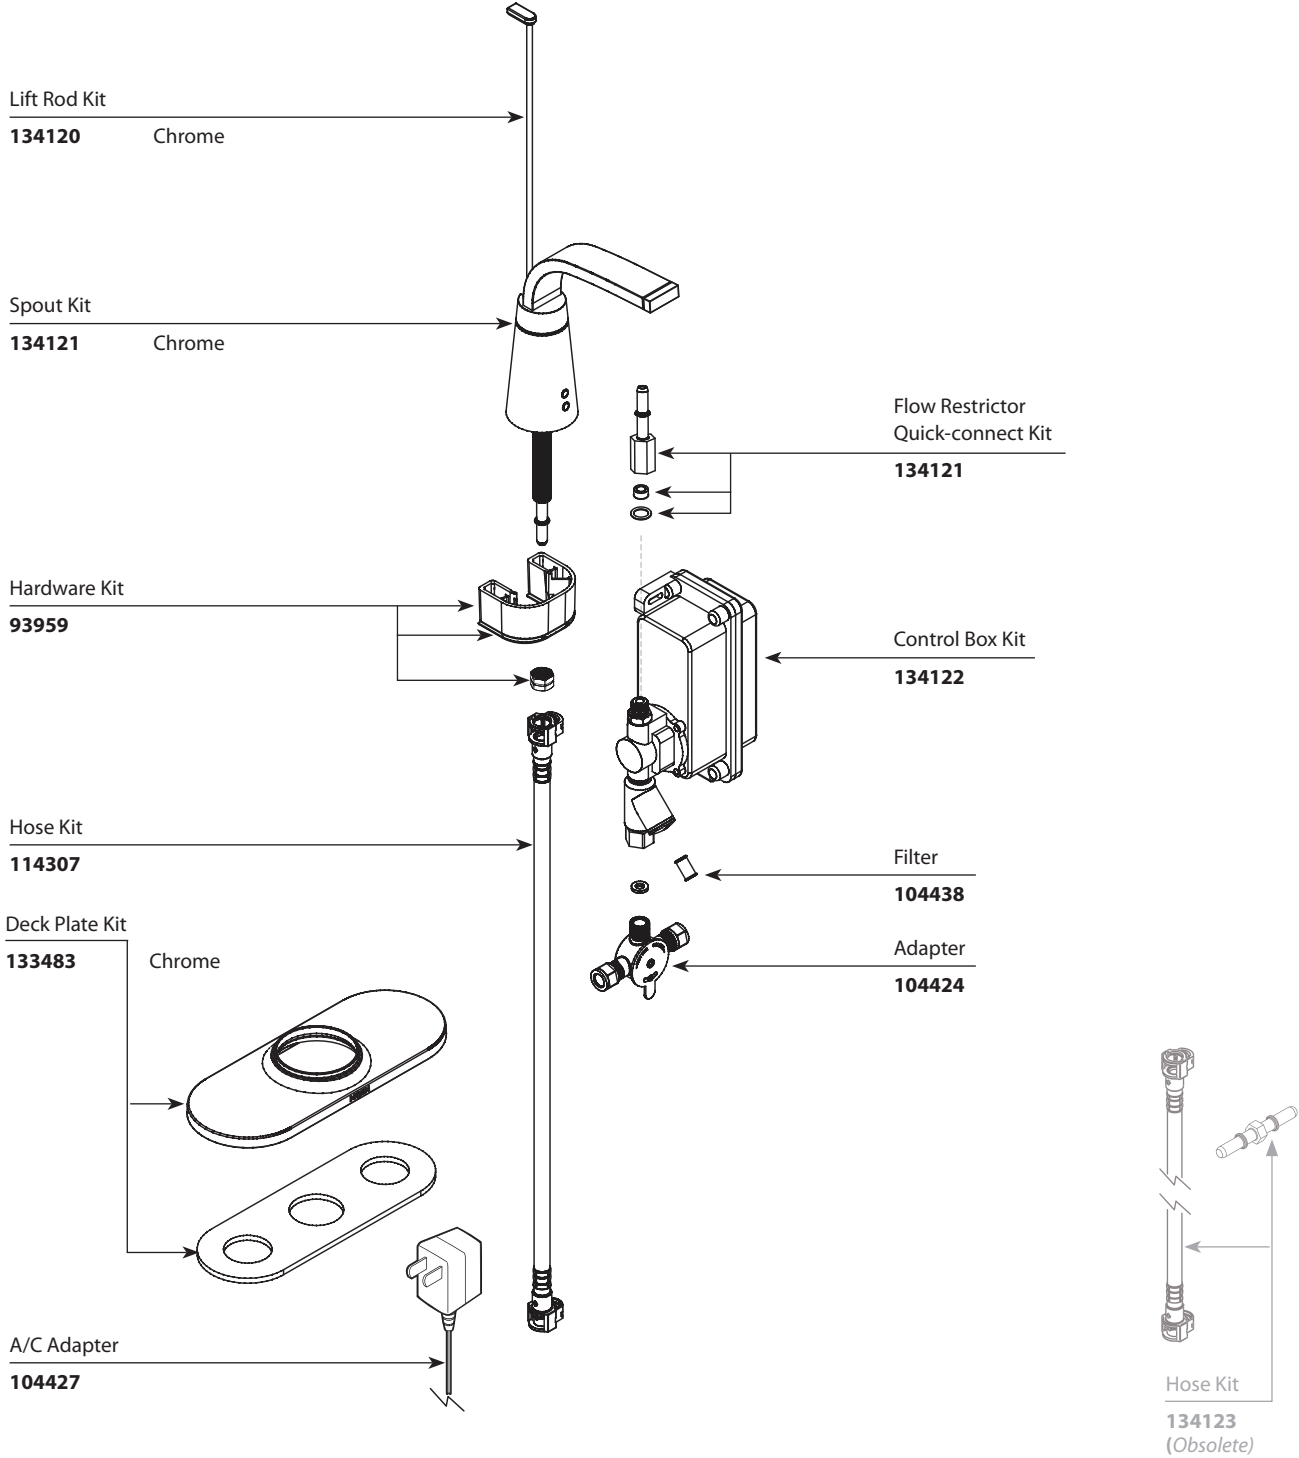

Buy it for looks. Buy it for life.®

*There is more than 1 version of this model.
Page down to identify the version you have.*

■ Order by Part Number

Illustrated Parts

DESTINY™	
Single Hole Electronic Lavatory Faucet	
MODEL	FINISH
S899	Chrome

Buy it for looks. Buy it for life.®

Illustrated Parts

DESTINY™	
Single Hole Electronic Lavatory Faucet	
MODEL	FINISH
S899	Chrome

■ Order by Part Number

MOEN, DESTINY, SMOODERSHO, BRAND