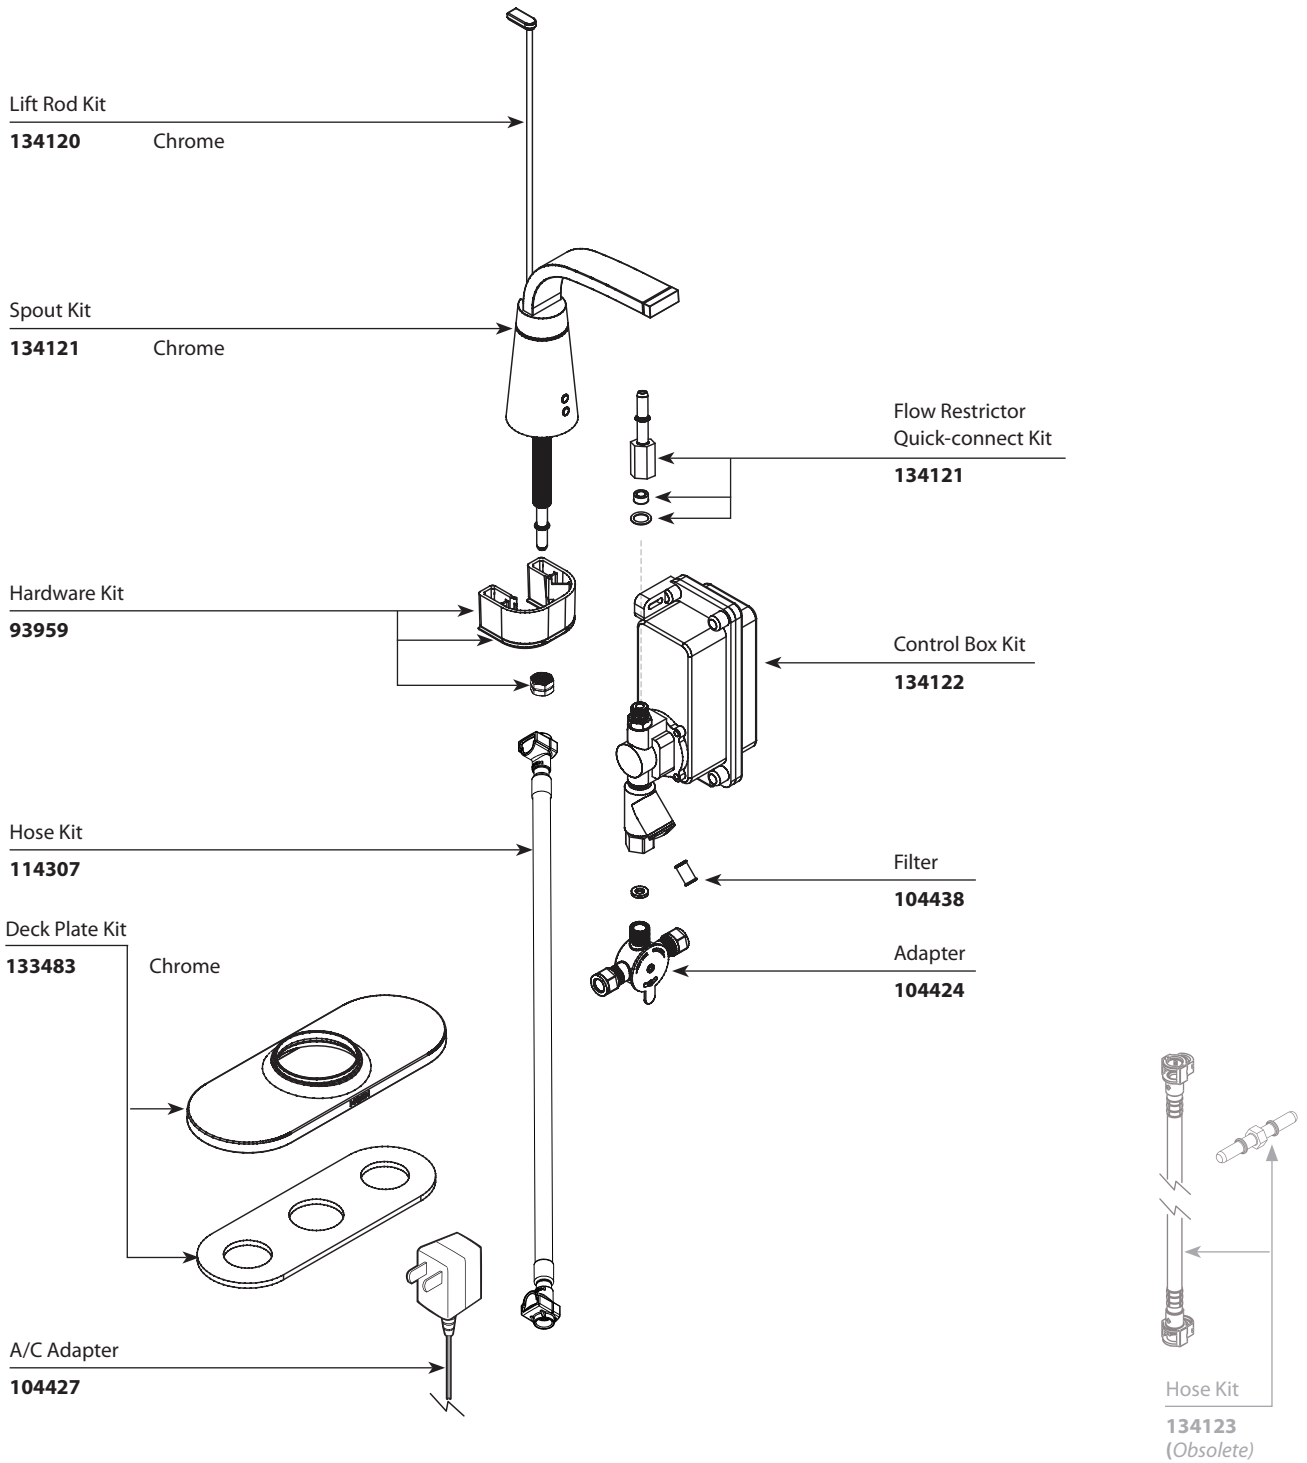

Buy it for looks. Buy it for life.®

*There is more than 1 version of this model.
Page down to identify the version you have.*

■ Order by Part Number

Illustrated Parts

DESTINY™	
Single Hole Electronic Lavatory Faucet	
MODEL	FINISH
S899	Chrome

Buy it for looks. Buy it for life.®

Illustrated Parts

DESTINY™	
Single Hole Electronic Lavatory Faucet	
MODEL	FINISH
S899	Chrome

■ Order by Part Number

MOEN, DESTINY, SMOODERSHO, BRAND